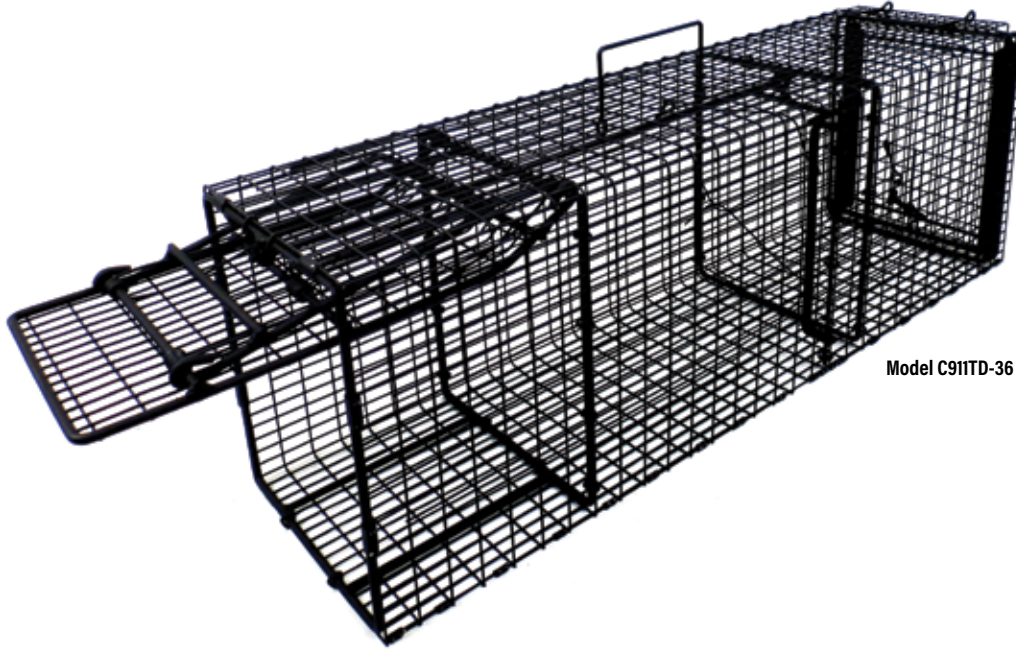

**TO ORDER ONLINE GO TO WWW.LIVETRAP.COM
OR CALL 800-272-8727**

COMSTOCK SERIES TRAPS

Comstock Series Traps are the most versatile professional series traps available. They feature a patented wire trigger mechanism rather than a trip pan which allows them to be set at any angle including vertical making them the best choice for positive sets and awkward locations. They also feature the strongest door springs of any cage trap available so that the trap doors shut instantly.

COMSTOCK SERIES TRAPS

Model C911TD-36

Super Strong Coil Springs - Powerful trap doors instantly snap into place when the trap is triggered. This prevents animals from backing out when the trap fires.

Locking Trap Doors - Locking doors prevent animals from escaping, even if the trap is flipped upside down.