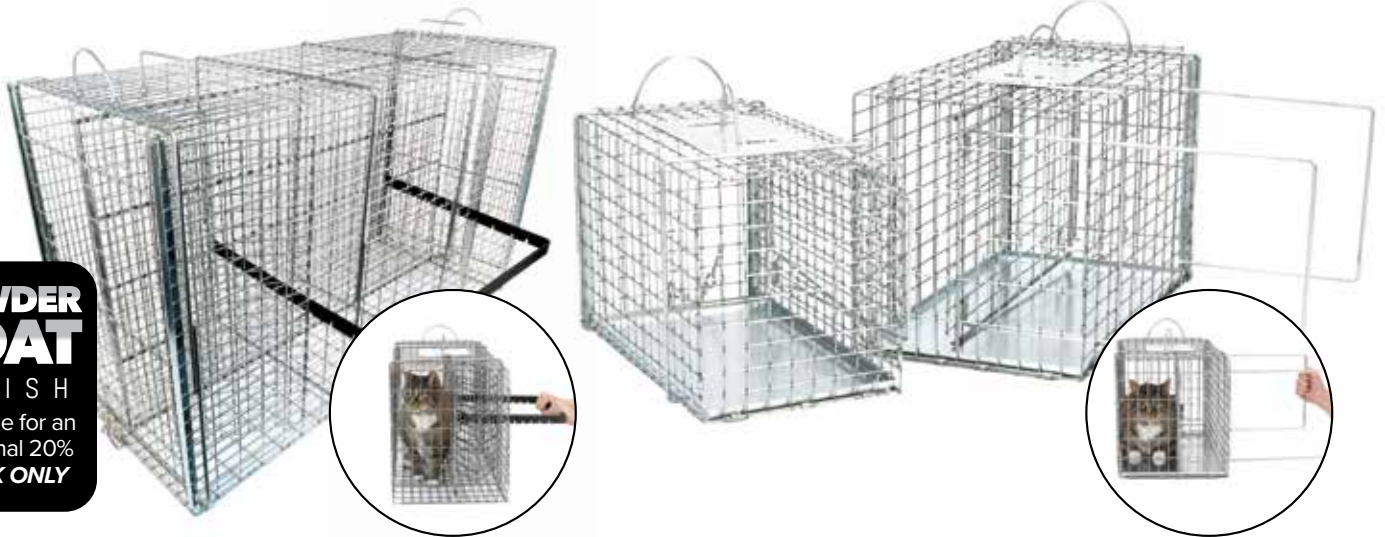

Feral Cat Series Transfer Cages

Model	Description	L - W - H	Construction	Wt	Retail Price
305	Cat Transfer Cage for 9" Wide Traps	16 x 9 x 10	1 x 1 - 14 gauge	5 lbs	\$55.15
306NC	Cat Transfer Cage for 10" Wide Traps	20 x 11 x 12	1 x 1 - 14 gauge	8 lbs	\$66.30
306NC2	Cat Double Transfer Doors Cage for 10" Wide Traps	21 x 11 x 12	1 x 1 - 14 gauge	9 lbs	\$78.00
306TX	Set Over Capture and Transfer Cage	21 x 11 x 12	1 x 1 - 14 gauge	10 lbs	\$90.10
30622	Two Chamber Transfer Cage	42 x 11 x 12	1 x 1 - 14 gauge	12 lbs	\$126.70

THE TOMAHAWK FERAL CAT TRAPS

**POWDER
COAT**

FINISH
Available for an
additional 20%
BLACK ONLY

Restraint Modules

Restraint Modules are specifically designed for easy handling of animals during injections, examinations, or anytime absolute control of the animal is a must. The sliding panel locks into any position the handler desires, and will comfortably hold the animal. The restraint module can be operated with one hand and only requires one individual to operate. Heavy reinforcing rods are welded to the wire frame for extra support. Easy release doors on both ends allows for easy transferring of animals. Our restraint modules match up nicely to our traps and cages with easy release doors.

Squeeze Cages

Squeeze Cages are perfect for vaccinating and examining animals. Simply slide the squeeze panel forward until the animal is firmly held between the panel and the side of the cage. The bottom tray can be removed for easy cleaning, the handles fold flat for easy storage, and an easy release door is provided for easy transfer of the animal.