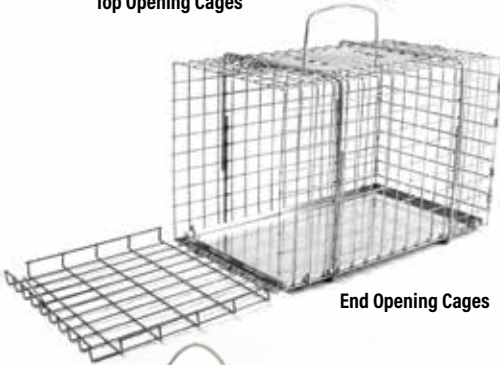

End Opening Cages

One entire end of these cages is a swinging door for placing animals in and out of the cage.

Model	Description	L - W - H	Construction	Wt	Retail Price
302	End Opening Cat/ Rabbit Size Cage	16 x 9 x 10	1 x 1 - 14 gauge	5 lbs	$49.55
304	End Opening Raccoon/ Opossum Size	20 x 11 x 12	1 x 1 - 12 gauge	7 lbs	$58.20

Transfer Cages

One entire end of these cages is a sliding door designed especially for easy transfer of animals from an "Easy Release" trap. Our transfer cages are built to specific sizes that match traps with easy release doors. Simply line up the door end of the cage with the easy release door of your trap, and pull the release doors up and out of the way. After the animal is moved to the cage, replace the door and latch into place. Your trap can now be redeployed.

Model	Description	L - W - H	Construction	Wt	Retail Price
305	Cat/ Rabbit Size Transfer Cage	16 x 9 x 10	1 x 1 - 14 gauge	5 lbs	$55.15
306	Raccoon/ Opossum Size Transfer Cage	20 x 11 x 12	1 x 1 - 12 gauge	7 lbs	$63.80
306NC	Cat Transfer Cage fits 10" Wide Traps	20 x 11 x 12	1 x 1 - 14 gauge	8 lbs	$66.30
306NC2	Double Door Cat Transfer Cage fits 10" Wide Traps	21 x 11 x 12	1 x 1 - 14 gauge	9 lbs	$78.00
30622	Double Chamber Transfer Cage	42 x 11 x 12	1 x 1 - 14 gauge	12 lbs	$126.70
333	Three Chamber Transfer Cage	36 x 10 x 12	½ x 1 - 14 gauge	13 lbs	$137.25
307	Small Dog/ Fox Size Transfer Cage	26 x 12 x 16	1 x 2 - 12 gauge	11 lbs	$81.90
308	Average Dog Size Transfer Cage	30 x 16 x 20	1 x 2 - 12 gauge	17 lbs	$110.70
309	Large Dog Transfer Cage	36 x 20 x 26	1 x 2 - 12 gauge	24 lbs	$158.75