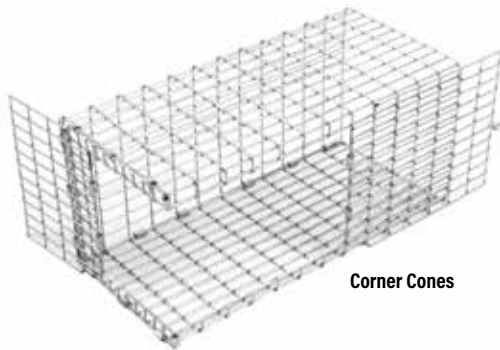

Corner Cones

Corner Cones for Inside Corners

Model	Traps to use with Inside Corner Cones	L - W - H	Construction	Wt	Retail Price
CC30	E30, E30D, E35, SPT30, SPT35	14 x 4 x 4	½ x 1 - 14 gauge	1 lbs	$31.80
CC40	E40, E40D, SPT40, SPT45	14 x 5 x 5	½ x 1 - 14 gauge	1 lbs	$33.90
CC50	102, 602, S50, E50, E50D, SPT50, SPT55, 102, 602, 102F, 602F, 201, 101SS, 102SS, 602SS	14 x 6 x 6	½ x 1 - 14 gauge	1 lbs	$36.05
CC60	103, 603, 103F, 603F, 103SS, 603SS, 104, 202, 202.5, 203, 603, E60, E60D	20 x 7 x 7	1 x 1 - 14 gauge	2 lbs	$38.15
CC70	104.5, 604.5, 105, 605, 105.5, 105SS, 605SS, 105F, 605F, 204, S70, E70, E70D	20 x 8 x 8	1 x 1 - 14 gauge	2 lbs	$42.40
CC80	E80, E80D	20 x 9 x 9	1 x 1 - 14 gauge	2 lbs	$45.05
CC90	106, 106.3, 107, 205, 206, 606, 606.3, 106SS, 606SS, 106F, 606F, S90, E80, E80D	24 x 10 x 10	1 x 1 - 14 gauge	2 lbs	$47.70
CC100	1010, 1010F, 1010SS, 6010, 6010F, 6010SS	24 x 11 x 11	1 x 1 - 14 gauge	3 lbs	$50.35
CC120	108, 608, 108.1, 608.1, 108F, 608F, 108SS, 608SS, 207, 108.6	26 x 13 x 13	1 x 2 - 12 gauge	4 lbs	$52.75