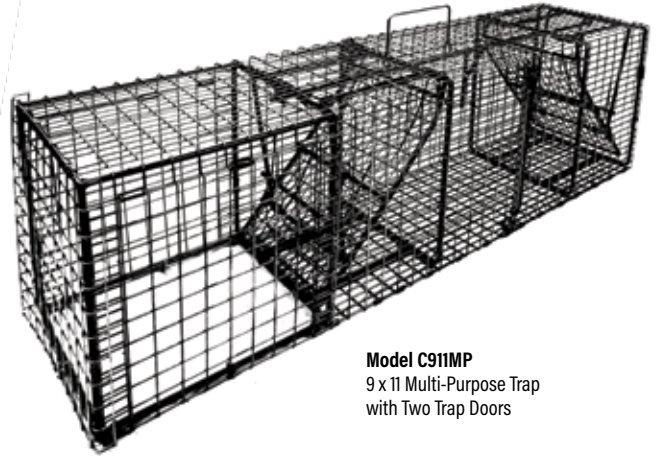

Comstock 9 x 11 Single Door with Rear Bait Door - Raccoon / Groundhog Size Traps

Model	Description	L - W - H	Construction	Wt	Retail Price
C911BD-18	Single Door w/Rear Bait Door - 18"	18 x 9 x 11	½ x 1 - 14 gauge	11 lbs	\$110.60
C911BD-24	Single Door w/Rear Bait Door - 24"	24 x 9 x 11	½ x 1 - 14 gauge	12 lbs	\$114.35
C911BD-30	Single Door w/Rear Bait Door - 30"	30 x 9 x 11	½ x 1 - 14 gauge	13 lbs	\$118.10
C911BD-36	Single Door w/Rear Bait Door - 36"	36 x 9 x 11	½ x 1 - 14 gauge	14 lbs	\$121.75

Comstock 9 x 11 Single Door with Rear Transfer Door - Raccoon / Groundhog Size Traps

Model	Description	L - W - H	Construction	Wt	Retail Price
C911TD-18	Single Door w/Transfer Door - 18"	18 x 9 x 11	½ x 1 - 14 gauge	11 lbs	\$118.05
C911TD-24	Single Door w/Transfer Door - 24"	24 x 9 x 11	½ x 1 - 14 gauge	12 lbs	\$121.75
C911TD-30	Single Door w/Transfer Door - 30"	30 x 9 x 11	½ x 1 - 14 gauge	13 lbs	\$125.45
C911TD-36	Single Door w/Transfer Door - 36"	36 x 9 x 11	½ x 1 - 14 gauge	14 lbs	\$129.15

**TO ORDER ONLINE GO TO WWW.LIVETRAP.COM
OR CALL 800-272-8727**

COMSTOCK SERIES TRAPS

Model C911DD-30
9 x 11 Trap with Two Trap Doors

Model C911MP
9 x 11 Multi-Purpose Trap
with Two Trap Doors

Two Trap Doors - Comstock double door traps feature two very powerful locking trap doors.

Versatile - Double door traps can be set as a single door trap with bait or set both trap doors to use as a bait-less runway trap. Traps featuring flush mount doors can also be placed as a positive set against entry points on structures or den openings.