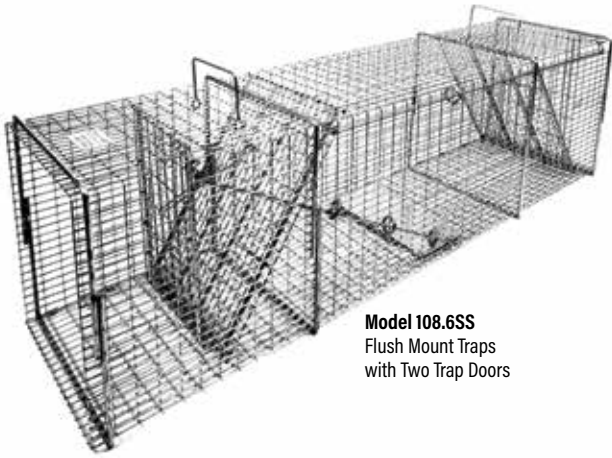

THE TOMAHAWK PROFESSIONAL SERIES TRAPS

Model 108.6SS
Flush Mount Traps
with Two Trap Doors