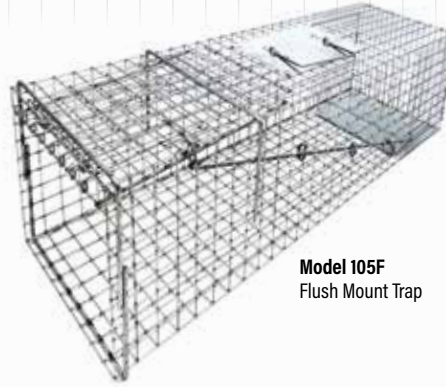

Model 105F
Flush Mount Trap

Flush
When
Set

Calms Wary Animals - Trap doors at both ends allow animals to see through the trap without obstruction and enter with confidence.

Set as Single or Double Door - Traps with two trap doors are more versatile because they can be set with only the front door as a baited trap or set both trap doors to use as a bait-less runway trap.

Original Series - Rigid Traps with Two Trap Doors

Model	Target Animals	L - W - H	Construction	Wt	Retail Price
104	Squirrel, Muskrat and Similar-Sized Animals	24 x 6 x 6	1 x 1 - 14 gauge	3 lbs	$50.85
104.1	Squirrel, Muskrat and Similar-Sized Animals	24 x 6 x 6	½ x 1 - 16 gauge	4 lbs	$52.95
105.5	Skunk, Opossum, Prairie Dog and Similar Sized Animals	24 x 7 x 7	1 x 1 - 14 gauge	4 lbs	$63.55
105.6	Sheet Metal Covered for Skunk	24 x 7 x 7	1 x 1 - 14 gauge	5 lbs	$84.75
107	Domestic Cat, Rabbit, and Similar-Sized Animals	32 x 9 x 9	1 x 1 - 14 gauge	7 lbs	$78.65
1010DD	Raccoon, Domestic Cat, Groundhog, Similar Size Animals	36 x 10 x 10	1 x 1 - 12 gauge	13 lbs	$95.50
108.6	Raccoon, Domestic Cat, Groundhog, Similar-Sized Animals	36 x 10 x 12	1 x 1 - 12 gauge	14 lbs	$106.15
108.7	Armadillo	48 x 10 x 12	1 x 2 - 12 gauge	17 lbs	$151.70
109	Fox, Bobcat, Jackrabbit, and Similar-Sized Animals	42 x 15 x 15	1 x 2 - 12 gauge	21 lbs	$158.50

Positive Set - When the trap is set, the door does not stick out beyond the trap frame. The recessed door allows for the trap to be flush mounted against den openings when the door is open. This is called a "positive set" because the animal must enter the trap when exiting its den.

Versatile - Flush mount traps can also be used as traditional bait and scent sets as well as flush mount positive sets.

Original Series - Rigid, Flush Mount Traps with One Trap Door

Model	Target Animals	L - W - H	Construction	Wt	Retail Price
102F	Chipmunk, Gopher, Rat, Similar-Sized Animals	18 x 5 x 5	½ x 1 - 16 gauge	3 lbs	$36.50
103F	Squirrel, Muskrat, Similar-Sized Animals	20 x 6 x 6	1 x 1 - 14 gauge	4 lbs	$40.00
103.5F	Squirrel, Muskrat, Similar-Sized Animals	20 x 6 x 6	½ x 1 - 16 gauge	4 lbs	$42.25
105F	Skunk, Opossum, Prairie Dog, Similar-Sized Animals	26 x 7 x 7	1 x 1 - 14 gauge	5 lbs	$46.75
106F	Domestic Cat, Rabbit, Similar-Sized Animals	30 x 9 x 9	1 x 1 - 14 gauge	8 lbs	$63.50
1010F	Raccoon, Groundhog, Domestic Cat, Similar-Sized Animals	36 x 10 x 10	1 x 2 - 12 gauge	11 lbs	$78.65
108F	Raccoon, Groundhog, Domestic Cat, Similar-Sized Animals	36 x 10 x 12	1 x 2 - 12 gauge	13 lbs	$84.80

Original Series - Rigid, Flush Mount Traps with One Trap Door and Easy Release Door