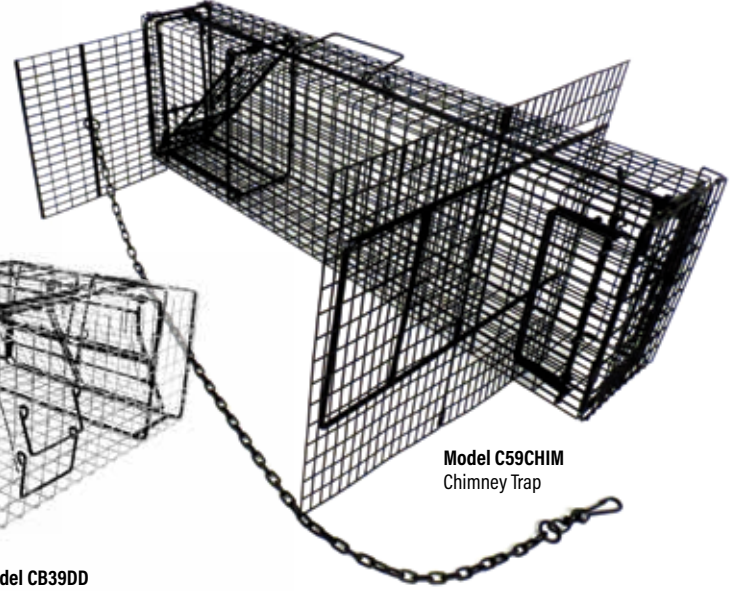

**TO ORDER ONLINE GO TO WWW.LIVETRAP.COM
OR CALL 800-272-8727**

COMSTOCK SERIES TRAPS

Model CB12DD
12x12 - Otter / Beaver Trap

Model CB39DD
Double Door Beaver Trap

Model C59CHIM
Chimney Trap

Model CB39DD is a unique beaver trap. It is designed for beavers and otters as a swim through trap to be used in water but can also be used on land. This heavy duty professional beaver trap is triggered by a swing bar wire trigger mechanism which allows you to capture the most trap shy animals and does not have a trip pan for animals to avoid. It is especially effective for using in a beaver dam set by punching a hole into the dam and placing the trap upstream just before the hole. When a beaver hears the trickle of the water it will come to plug the dam and pass through the trap setting it off and capturing it inside.

Comstock Beaver Trap

Model	Description	L - W - H	Construction	Wt	Retail Price
CB39DD	Double Door Beaver - 39"	39 x 18 x 12	1½ x 1½ - 12 gauge	23 lbs	\$297.50
CB39DDED	Double Door Beaver - 39" with Otter Escape Door	39 x 18 x 12	1½ x 1½ - 12 gauge	23 lbs	\$315.00

Comstock 12" x 12" traps are made for otter, beaver, large raccoon and similar size animals. Like the larger swim through Comstock Beaver Cage Trap, the 12x12 double door model can be used for beaver in a dam setting by punching a hole in the dam and placing the trap in front of the hole to capture a beaver that is coming to repair the dam. It can also be used in tighter runs or on land. This trap also uses a swing bar wire trigger mechanism. 12 x 12 traps are also available with a tighter ½" x 1" wire mesh in a double door, single door, single door with bait door and single door with release door style.