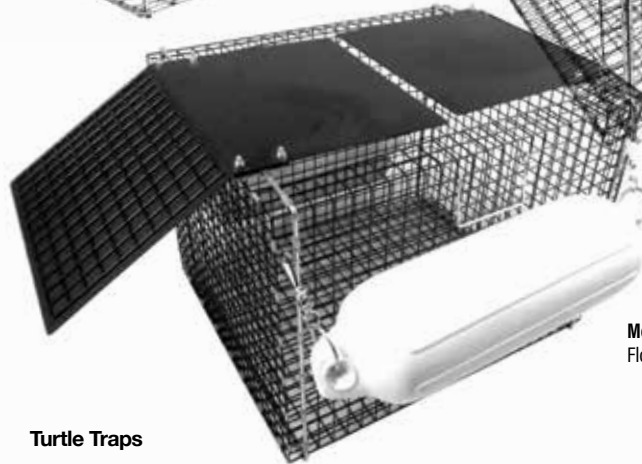

Model 409
Floating Turtle Trap

Turtle Traps

Model	Description	L - W - H	Construction	Wt	Retail Price
403	Collapsible Turtle Live Trap for up to 40 lb Turtles	32 x 18 x 9	1 x 2 - 12 gauge	11 lbs	$111.85
404	Collapsible Turtle Live Trap for up to 100 lb Turtles	40 x 24 x 11	1 x 2 - 12 gauge	19 lbs	$155.60
403R	Turtle Live Trap for up to 40 lb Turtles	32 x 18 x 9	1 x 2 - 12 gauge	11 lbs	$89.90
404R	Turtle Live Trap for up to 100 lb Turtles	42 x 24 x 11	1 x 2 - 12 gauge	19 lbs	$121.40
409	Floating Multi-Catch Turtle Trap for up to 50 Turtles	24 x 20 x 18	1 x 1 - 14 G Coated	21 lbs	$185.50
410	Repeating Turtle Live Trap for Large Snapping Turtles	42 x 23 x 12	1 x 2 - 12 gauge	19 lbs	$105.00

Bullfrog and Cane Toad Trap

Our repeating bullfrog trap is designed to hold 20+ frogs at a time. It features two one way entry doors and a top access release door. The two repeating trap doors are made of clear acrylic bobs that allow easy entry. To bait, suspend a spinner blade (no hook) with fishing line in the center of the trap as a lure. The flashing of the spinner will attract bullfrogs into the trap.

Model	Description	L - W - H	Construction	Wt	Retail Price
420	Repeating Bullfrog/ Cane Toad Trap	24 x 24 x 8	1 x 1 - 14 gauge	8 lbs	$149.50