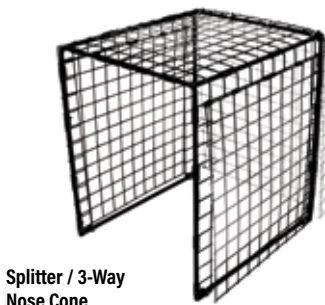

Door Setter

Splitter / 3-Way Nose Cone

Comstock Accessories

Model	Description	L - W - H	Construction	Wt	Retail Price
C911CA	Chimney Adapter	24 x 9 x 11	½ x 1 - 14 gauge	6 lbs	$66.30
C911FMA	Flush Mount for 9 x 11 Comstock Traps	6 x 9 x 11	1 x 1 - 14 gauge	2.5 lbs	$29.85
C1212FMA	Flush Mount for 12 x 12 Comstock Traps	7 x 12 x 12	1 x 1 - 14 gauge	3.5 lbs	$33.65
C911NC-18	Sheet Metal Nose Cone for 18" Comstock 9 x 11 Traps	18 x 9½ x 11	Sheet Metal with 1 x 1-14 ga Flap	4 lbs	$40.25
C911NC-24	Sheet Metal Nose Cone for 24" Comstock 9 x 11 Traps	24 x 9½ x 11	Sheet Metal with 1 x 1-14 ga Flap	4.5 lbs	$43.40
C911NC-30	Sheet Metal Nose Cone for 30" Comstock 9 x 11 Traps	30 x 9½ x 11	Sheet Metal with 1 x 1-14 ga Flap	5 lbs	$46.60
C911NC-36	Sheet Metal Nose Cone for 36" Comstock 9 x 11 Traps	36 x 9½ x 11	Sheet Metal with 1 x 1-14 ga Flap	5.5 lbs	$49.80
C911NC-24F	Sheet Metal Nose Cone for 24" Comstock 9 x 11 Traps	24 x 9½ x 11	Sheet Metal with 1 x 1-14 ga Flap	4.5 lbs	$43.45
C911NC-30F	Sheet Metal Nose Cone for 30" Comstock 9 x 11 Traps	30 x 9½ x 11	Sheet Metal with 1 x 1-14 ga Flap	5 lbs	$46.60
C911NC-36F	Sheet Metal Nose Cone for 36" Comstock 9 x 11 Traps	36 x 9½ x 11	Sheet Metal with 1 x 1-14 ga Flap	5.5 lbs	$49.80
C911SP	Splitter for 9x11 Comstock Traps	12 x 11 x 11	1 x 1 - 14 gauge	4 lbs	$43.85
C1212SP	Splitter for 12x12 Comstock Traps	13 x 13 x 13	1 x 1 - 14 gauge	5 lbs	$49.45
CN357	Nose Cone for C3524 Comstock Trap	7 x 3½ x 5½	½ x 1 - 14 gauge	.75 lbs	$17.70
CN557	Nose Cone for C5524 Comstock Trap	7 x 5½ x 5½	½ x 1 - 14 gauge	1 lbs	$17.70
CN668	Nose Cone for C6626 Comstock Trap	7 x 6½ x 6½	½ x 1 - 14 gauge	1.25 lbs	$21.10
CDS	Comstock Door Setter		1/4" Rod	.5 lbs	$22.45
CED	Escape Door for Comstock Beaver Traps	7½ x 6½	1½ x 1½ - 12 gauge	.5 lbs	$16.80
CSBP2	Swing Bar Conversion Kit for Comstock 9 x 11 Traps		Flat Bar Steel and Spring Wire	.3 lbs	$21.15