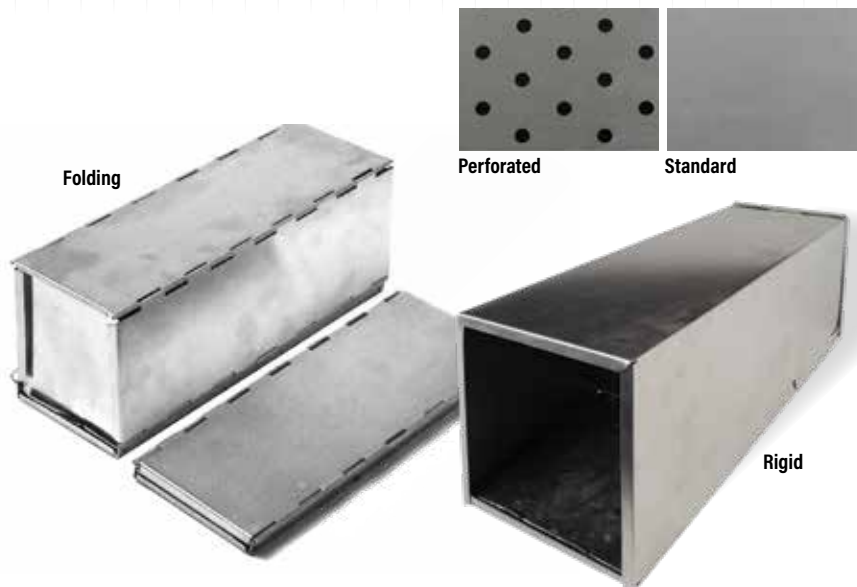

Ground Hugger Multiple Catch Traps With One Way Door and Rear Door

Positive set for chipmunks, gophers, and ground squirrels. Place directly over the animal's burrow, press the protruding U-Bars firmly into the ground to secure the Ground Hugger in place and let the animals trap themselves as they exit their dens. These traps also feature an easy release rear door.

SPECIALTY TRAPS

H.B. SHERMAN TRAPS

PROTECTING LIFE BY DESIGN SINCE 1955

Since 1955 H.B. Sherman Traps have been the worldwide standard in sheet metal live animal traps, helping facilitate small mammal research in a safe, environmentally friendly way. They have a sensitive trip mechanism to catch lightweight animals like chipmunks, mice, voles, flying squirrels, rats, shrews, ground squirrels, and so much more.