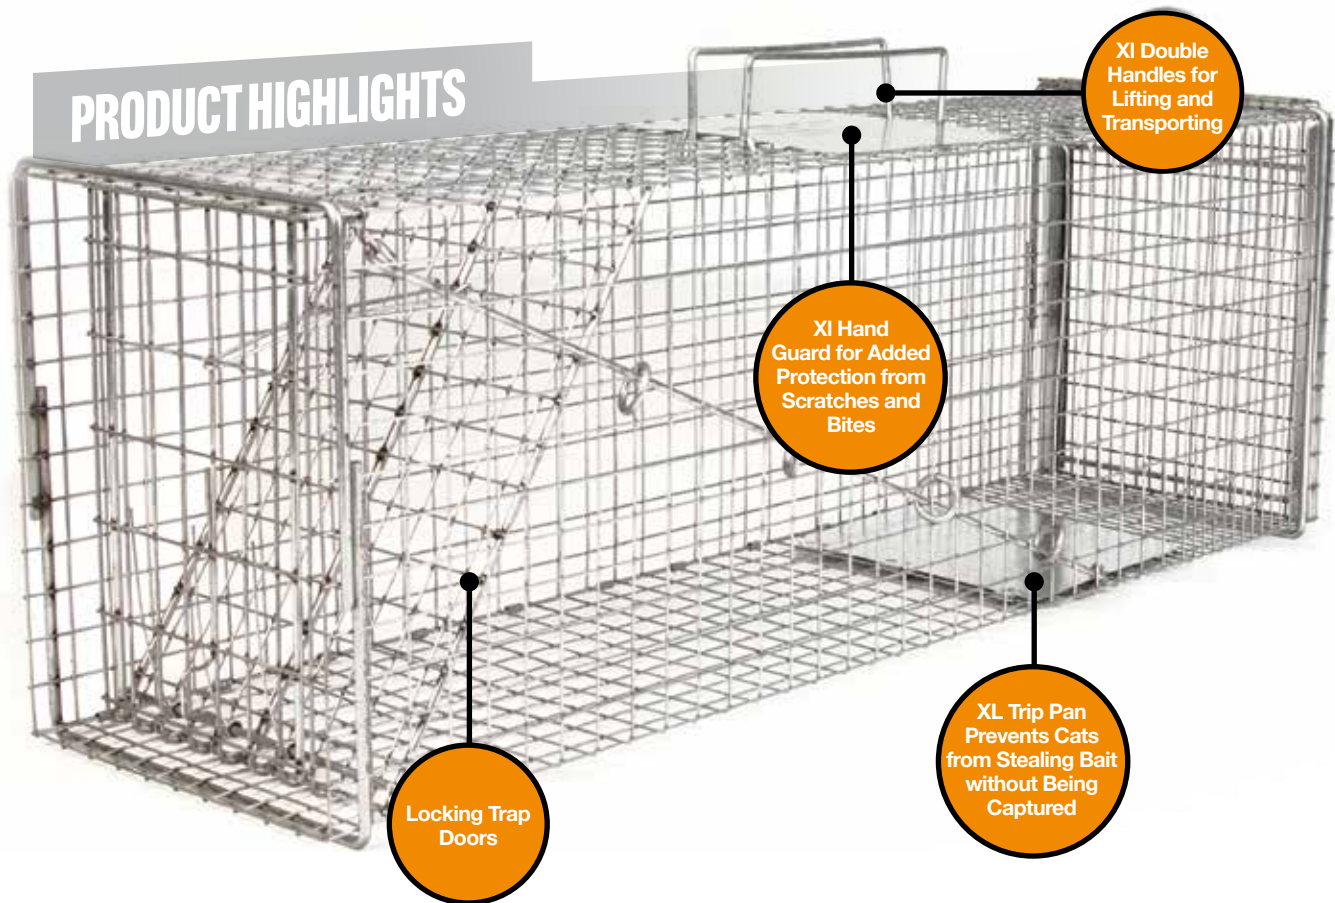

PRODUCT HIGHLIGHTS

Locking Trap Doors

XL Hand Guard for Added Protection from Scratches and Bites

XL Double Handles for Lifting and Transporting

XL Trip Pan Prevents Cats from Stealing Bait without Being Captured

- STRATEGIC MESH PATTERN TO PREVENT CATS FROM REACHING IN AND STEALING BAIT
- EASY RELEASE DOOR PROVIDES THE SAFEST TRANSFER AND RELEASE TRAPPED CATS.