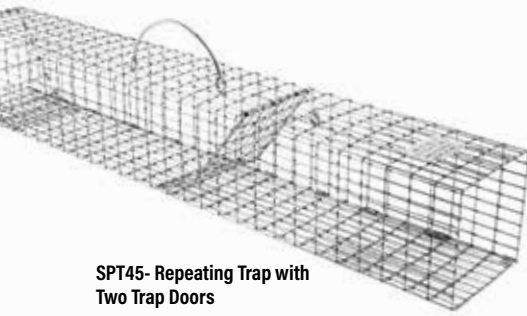

ONE WAY DOORS & MULTI-CATCH TRAPS

SPT45- Repeating Trap with Two Trap Doors

Repeating Traps for Squirrel Packs with 1 Trap Door and Easy Release Rear Door (Included with Squirrel Pack)

Repeating traps are used with excluders to create squirrel packs. They are simply repeating traps that slide over excluders. Two repeating traps are included with the purchase of a squirrel pack, however, these repeating traps can also be purchased separately. There are two types of repeating traps available, one with two trap doors and the other with one trap door and an easy release rear door.

Model	Description	L - W - H	Construction	Wt	Retail Price
SPT30	Squirrel Pack Repeating Trap for SP30	26 x 3½ x 3½	½ x 1 - 14 gauge	2 lbs	$31.75
SPT40	Squirrel Pack Repeating Trap for SP40	30 x 4½ x 4½	½ x 1 - 14 gauge	3 lbs	$37.05
SPT50	Squirrel Pack Repeating Trap for SP50	36 x 5½ x 5½	½ x 1 - 14 gauge	4 lbs	$42.35

Repeating Traps for Squirrel Packs with 2 Trap Doors (Included with Squirrel Pack)

Model	Description	L - W - H	Construction	Wt	Retail Price
SPT35	Squirrel Pack Repeating Trap for SP35	26 x 3½ x 3½	½ x 1 - 14 gauge	2 lbs	$31.75
SPT45	Squirrel Pack Repeating Trap for SP45	30 x 4½ x 4½	½ x 1 - 14 gauge	3 lbs	$37.05
SPT55	Squirrel Pack Repeating Trap for SP55	36 x 5½ x 5½	½ x 1 - 14 gauge	4 lbs	$42.35