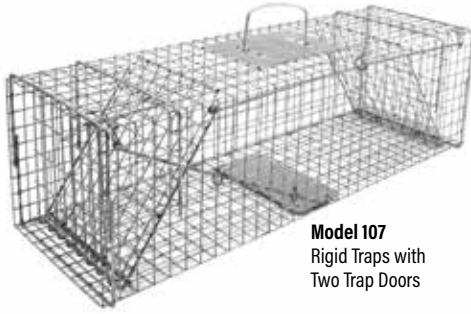

THE TOMAHAWK ORIGINAL SERIES TRAPS

Model 107
Rigid Traps with
Two Trap Doors