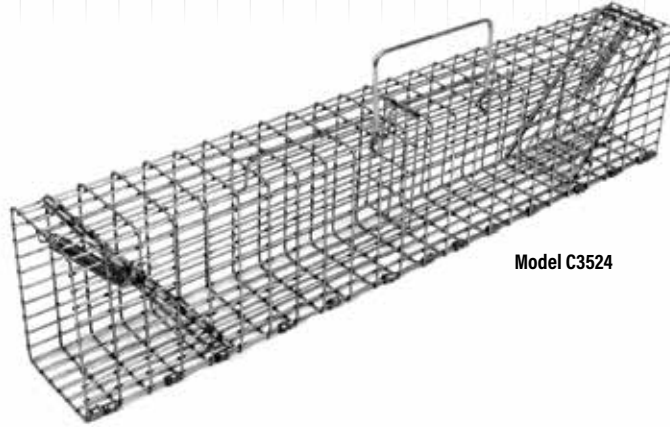

COMSTOCK SERIES TRAPS

Model C3524

• **No Trip Pan**- Comstock Series swing panel traps are triggered by a swinging panel mechanism set off when an animal bumps into it while trying to get through the trap.

• **Two Trap Doors** - These swing panel traps feature two trap doors allowing for bait-less runway setting. The 3 x 5" trap is especially great for setting in gutters to catch squirrels using them as pathways.

• **Flush Doors** - Both trap doors are flush mount doors so the trap can be placed directly over entry/exit points.

• **Versatile** - Can also be set as a single door trap with bait by simply placing bait beyond the trigger panel and only setting one trap door. These traps can also be converted to multiple catch colony traps by simply removing the door spring.

Comstock Swing Panel Triggered Traps

Model	Description	L - W - H	Construction	Wt	Retail Price
C3524	Double Doors Fits Gutters for Squirrel, Chipmunk	24 x 3 x 5	½ x 1 - 14 ga	2 lbs	$38.00
C5524	Double Door for Squirrel, Chipmunk, Gopher	24 x 5 x 5	½ x 1 - 14 ga	3 lbs	$40.45
C6626	Double Door for Squirrel, Chipmunk, Gopher	26 x 6 x 6	½ x 1 - 14 ga	4 lbs	$44.20
C6830	Double Door for Squirrel, Skunk, Rabbit, Domestic Cat	30 x 8 x 6	½ x 1 - 14 ga	5 lbs	$49.15
C7732	Double Door for Squirrel, Skunk, Rabbit, Domestic Cat	32 x 7 x 7	½ x 1 - 14 ga	6 lbs	$49.15
C7736	Double Door for Squirrel, Skunk, Rabbit, Domestic Cat	36 x 7 x 7	½ x 1 - 14 ga	7 lbs	$49.15
C81036	Double Door for Rabbit, Skunk, Domestic Cat, Opossum	36 x 10 x 8	½ x 1 - 14 ga	7 lbs	$55.35
C44ST	Squirrel Transfer Cage for Comstock Swing Panel Traps Except 3 x 5	30 x 10 x 10	½ x 1 - 14 ga	7 lbs	$57.75