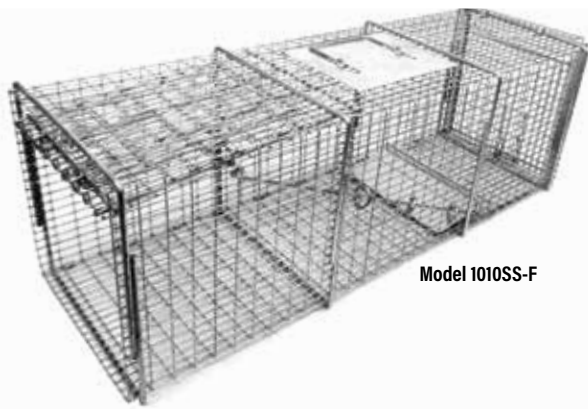

THE TOMAHAWK PROFESSIONAL SERIES TRAPS

Model 1010SS-F