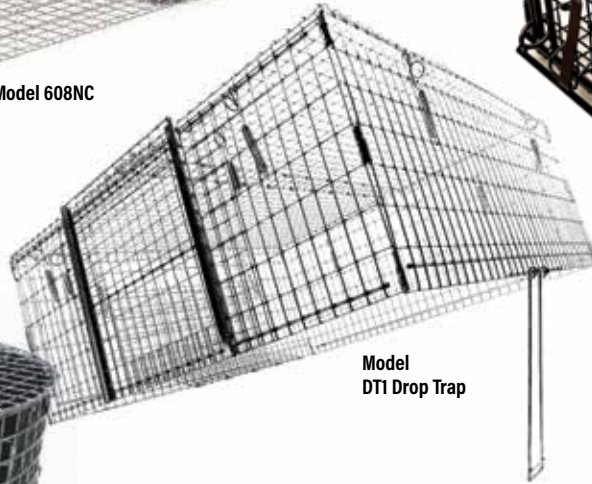

Model 608NC

Model
DT1 Drop Trap

**POWDER
COAT**
FINISH
Available for an
additional 20%
BLACK ONLY