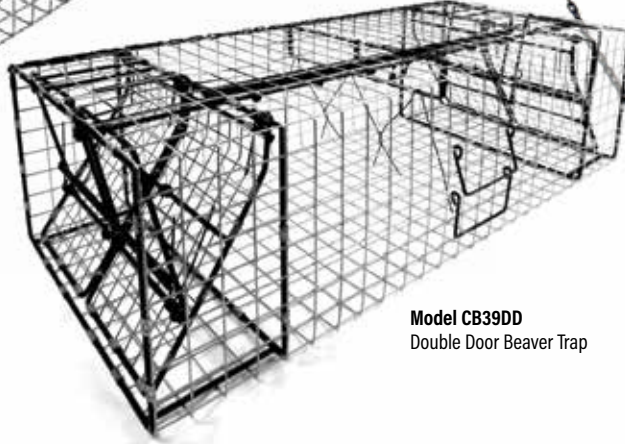

Comstock Bifold Double Door Bobcat Traps

Model	Description	L - W - H	Construction	Wt	Retail Price
CB0918DD	Small Double Door Bifold Bobcat Trap	38 x 9 x 18	1½ x 1½ - 12 gauge	17 lbs	\$212.00
CB1021DD	Medium Double Door Bifold Bobcat Trap	38 x 10.5 x 21	1½ x 1½ - 12 gauge	19 lbs	\$222.60
CB1224DD	Large Double Door Bifold Bobcat Trap	38 x 12 x 24	1½ x 1½ - 12 gauge	21 lbs	\$233.20
CBDDSM-2PCK	2 Pack of the Small and Medium Size			36 lbs	\$412.90
CBDDML-2PCK	2 Pack of the Medium and Large Size			40 lbs	\$433.01
CBDD-3PCK	3 Pack of All Three Sizes of Double Door Bifold Bobcat Traps			57 lbs	\$634.41

**TO ORDER ONLINE GO TO WWW.LIVETRAP.COM
OR CALL 800-272-8727**

COMSTOCK SERIES TRAPS

Model CB12DD
12x12 - Otter / Beaver Trap

Model CB39DD
Double Door Beaver Trap

Model C59CHIM
Chimney Trap

Model CB39DD is a unique beaver trap. It is designed for beavers and otters as a swim through trap to be used in water but can also be used on land. This heavy duty professional beaver trap is triggered by a swing bar wire trigger mechanism which allows you to capture the most trap shy animals and does not have a trip pan for animals to avoid. It is especially effective for using in a beaver dam set by punching a hole into the dam and placing the trap upstream just before the hole. When a beaver hears the trickle of the water it will come to plug the dam and pass through the trap setting it off and capturing it inside.