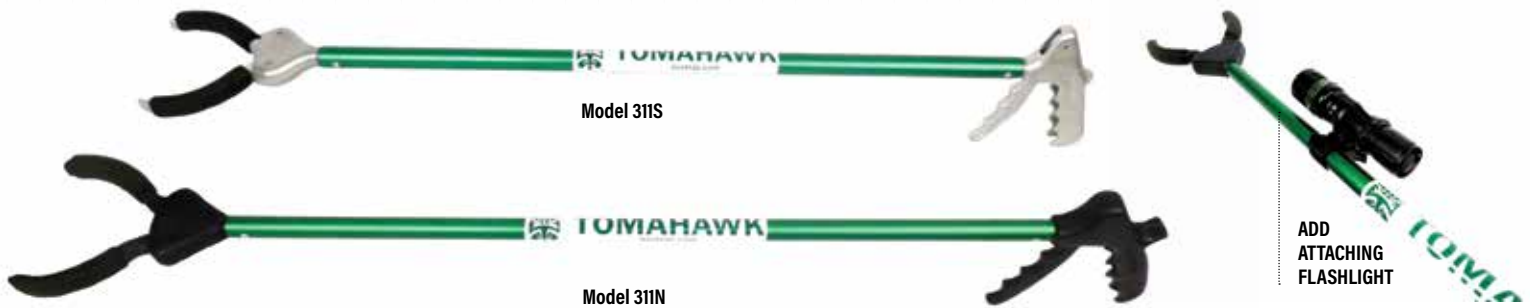

Y Pole

The Y Pole is an essential tool for difficult to manage dogs within a facility and also for wildlife professionals working with canids such as wolves and coyotes. Use the Y Pole to safely create or keep distance between you and the animal

**TO ORDER ONLINE GO TO WWW.LIVETRAP.COM
OR CALL 800-272-8727**

ANIMAL HANDLING EQUIPMENT

Animal Graspers are essential tools for handling cats and wildlife. They provide a safe way to reach animals who have hid in smaller areas. The smoothly contoured grasper jaws are designed to restrain animals and pull them out of hard to reach areas while minimizing discomfort. The handle grip commands a steel cable, which activates the jaws. This provides the handler with a precise feel of pressure being applied to the animal.