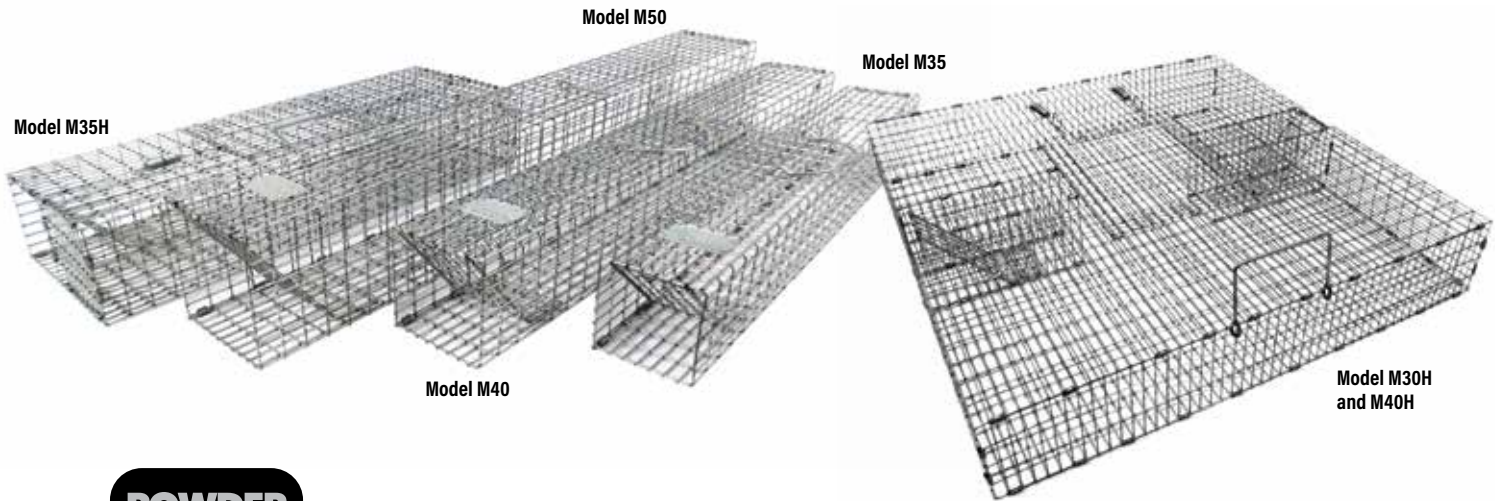

ONE WAY DOORS & MULTI-CATCH TRAPS

**POWDER
COAT**
FINISH
Available for an
additional 20%
BLACK ONLY

Standard Multiple Catch Traps

Model	Description	L - W - H	Construction	Wt	Retail Price
M35	Repeating DD Small Rodent Trap	26 x 3½ x 3½	½ x 1 - 14 gauge	2 lbs	$30.15
M40	Repeating DD Medium Rodent Trap	30 x 4 x 4	½ x 1 - 14 gauge	2 lbs	$33.20
M50	Repeating DD Large Rodent Trap	36 x 5 x 5	½ x 1 - 14 gauge	3 lbs	$36.15

Multiple Catch Traps with Large Holding Area

Model	Description	L - W - H	Construction	Wt	Retail Price
M30H	Repeating DD Rodent Trap with XL Holding Area	24 x 24 x 4	½ x 1 - 14 gauge	6 lbs	$67.15
M35H	Repeating DD Rodent Trap with XL Holding Area	26 x 8 x 4	½ x 1 - 14 gauge	3.5 lbs	$67.15
M40H	Repeating DD Squirrel/Chipmunk/Rat XL Holding Area	24 x 24 x 4	1 x 1 - 14 gauge	5.5 lbs	$67.15
PBST100	Pest-Blok Repeating Skunk Trap with XL Holding Area	24 x 18 x 6	½ x 1 - 14 gauge	75 lbs	$72.45

Multiple Catch Traps with A Pan Set Option - A.K.A Simple Traps

Single set repeating traps operate as multiple catch traps with a swinging spring loaded door. These traps are equipped with a trip pan for a single set but after an animal is caught more may enter the trap by pushing in the repeating door from the outside.