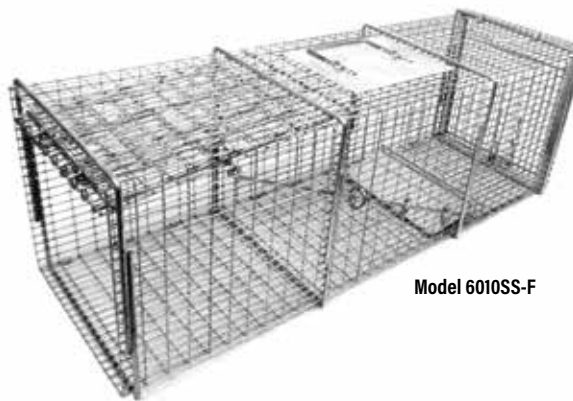

Model 6010SS-F

Flush Mount Door - Trap door does not extend past the end of the trap when set, allowing for positive set placement against structures.

Professional Series, Flush Mount Traps with One Trap Door

Model	Target Animals	L - W - H	Construction	Wt	Retail Price
102SS-F	Chipmunk, Gopher, Rat, Similar-Sized Animals	19 x 5 x 5	½ x 1 - 14 gauge	3 lbs	$46.10
103SS-F	Squirrel, Muskrat, Similar-Sized Animals	21 x 6 x 6	½ x 1 - 14 gauge	4 lbs	$47.15
105SS-F	Skunk, Opossum, Prairie Dog, Similar-Sized Animals	26 x 7 x 7	½ x 1 - 14 gauge	5 lbs	$58.70
106SS-F	Domestic Cat, Rabbit, and Similar-Sized Animals	30 x 9 x 9	½ x 1 - 14 gauge	8 lbs	$77.55
1010SS-F	Raccoon, Domestic Cat, Groundhog, Similar-Sized Animals	32 x 10 x 10	½ x 1 - 14 gauge	11 lbs	$95.50
108.2SS	Raccoon, Domestic Cat, Badger, Groundhog, Similar-Sized Animals	36 x 10 x 12	½ x 1 - 14 gauge	13 lbs	$106.75
109SS-F	Fox, Large Raccoon, Large Groundhog, Similar-Sized Animals	42 x 12 x 12	½ x 1 - 14 gauge	16 lbs	$126.40

Easy Animal Release - Easy release door provides the safest and easiest way to release trapped animals.

Easy Trap Baiting - Baiting is much easier when done from the back of the trap with the easy release door removed. You no longer have to reach through the front of the trap and risk setting it off.

Simple to Operate - Unsnap the latch which holds the easy release door in place, and remove it by lifting up on the attached handle.

Professional Series, Flush Mount Traps with One Trap Door and Easy Release Door

Model	Target Animals	L - W - H	Construction	Wt	Retail Price
602SS-F	Chipmunk, Gopher, Rat, and Similar-Sized Animals	19 x 5 x 5	½ x 1 - 14 gauge	3 lbs	$51.40
603SS-F	Squirrel, Muskrat and Similar-Sized Animals	21 x 6 x 6	½ x 1 - 14 gauge	4 lbs	$55.65
605SS-F	Skunk, Prairie Dog, Similar-Sized Animals	26 x 7 x 7	½ x 1 - 14 gauge	6 lbs	$66.25
606SS-F	Domestic Cat, Opossum, Rabbit, and Similar-Sized Animals	30 x 9 x 9	½ x 1 - 14 gauge	8 lbs	$84.25
6010SS-F	Raccoon, Groundhog, Domestic Cat and Similar-Sized Animals	32 x 10 x 10	½ x 1 - 14 gauge	12 lbs	$106.75
608.2SS	Raccoon, Domestic Cat, Badger, Similar-Sized Animals	36 x 10 x 12	½ x 1 - 14 gauge	13 lbs	$117.95
609SS-F	Fox, Lg. Raccoon, Large Groundhog, Similar-Sized Animals	42 x 12 x 12	½ x 1 - 14 gauge	16 lbs	$140.45