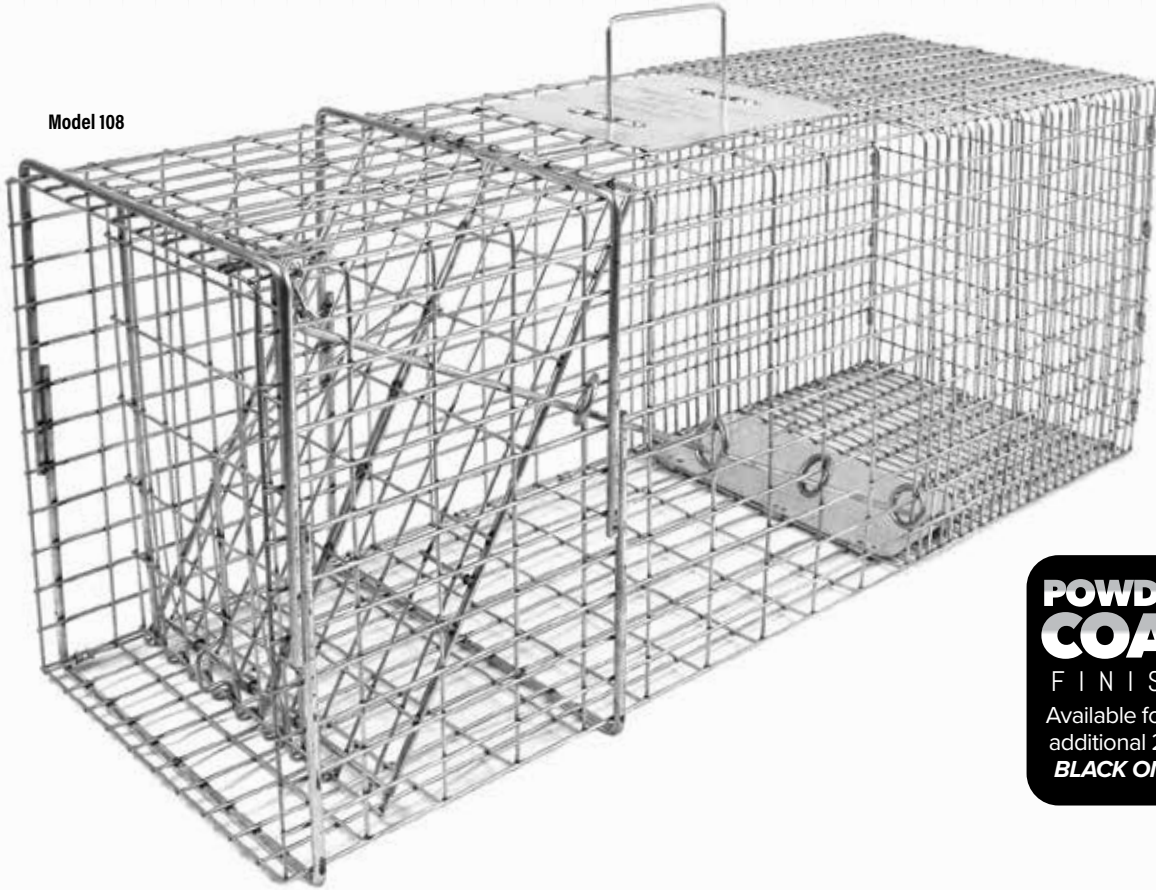

Dependable. Tough. Tomahawk.

THE TOMAHAWK ORIGINAL SERIES TRAPS

Tomahawk Original Series traps are the most reliable traps available. These traps are constructed with galvanized wire mesh frames, and have steel reinforcing rods welded to the frame for added strength. Made in the USA at our facility in Wisconsin, each trap is quality inspected and tested before shipping.

THE TOMAHAWK ORIGINAL SERIES TRAPS

Model 108

**POWDER
COAT**
FINISH
Available for an
additional 20%
BLACK ONLY

Superior Strength - Tomahawk Original Series Traps are the most reliable traps on the market. They are built with heavy duty materials and backed by a one year manufacturer's warranty. Each trap is hand tested and inspected for quality.

Very Affordable - These traps have a single trap door and do not have a back door. This means animals must be released through the same door from which they entered the trap. The single trap door design makes this category more affordable than most of our other trap categories.