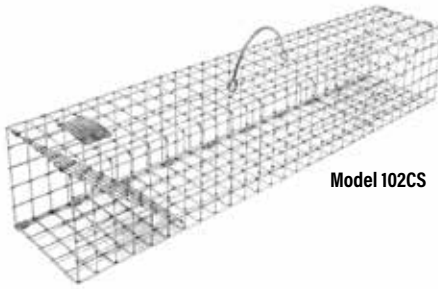

AQUATIC TRAPS

Colony Muskrat Traps - Rigid

Our Muskrat Colony Traps are constructed of 14 gauge galvanized wire mesh to protect against corrosion and feature two gravity operated trap doors.

Model 102CS

Model	Description	L - W - H	Construction	Wt	Retail Price
102CS	Rigid Colony Muskrat Size Trap	28 x 5 x 5	1 x 1 - 14 gauge	2 lbs	$21.15
102CL	Rigid Colony Muskrat Size Trap	36 x 5 x 5	1 x 1 - 14 gauge	2 lbs	$24.35
103CS	Rigid Colony Muskrat Size Trap	28 x 6 x 6	1 x 1 - 14 gauge	3 lbs	$26.45
103CL	Rigid Colony Muskrat Size Trap	36 x 6 x 6	1 x 1 - 14 gauge	3 lbs	$28.60
104CS	Rigid Colony Muskrat Size Trap	28 x 7 x 7	1 x 1 - 14 gauge	4 lbs	$30.70
104CL	Rigid Colony Muskrat Size Trap	36 x 7 x 7	1 x 1 - 14 gauge	4 lbs	$32.80
105C	Rigid Colony Muskrat Size Trap	36 x 8 x 8	1 x 1 - 14 gauge	5 lbs	$34.95
106C	Rigid Colony Muskrat Size Trap	36 x 9 x 9	1 x 1 - 14 gauge	6 lbs	$39.20
107C	Rigid Colony Muskrat Size Trap	36 x 10 x 10	1 x 1 - 14 gauge	7 lbs	$44.50

Colony Muskrat Traps - Folding

Our collapsible models fold flat in seconds to 1/10th the storage space. They are equipped with two heavy duty U-Bars for added strength and durability. When pushed firmly into the ground, U-Bars hold the trap securely in place preventing muskrats from moving the trap out of position.