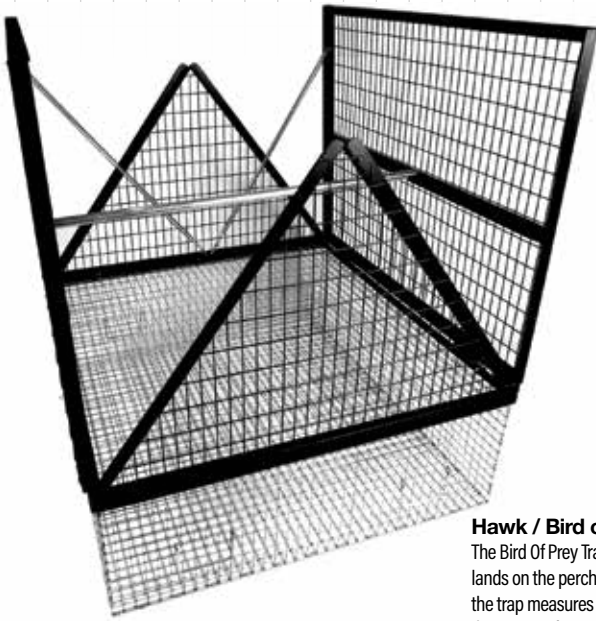

Model 510R

Model 511C

**TO ORDER ONLINE GO TO WWW.LIVETRAP.COM
OR CALL 800-272-8727**

BIRD EQUIPMENT

Hawk / Bird of Prey Traps

The Bird Of Prey Trap works by placing bait in the lower section of the trap and setting the perch to hold open the trap doors. When a bird of prey lands on the perch to investigate, the perch gives way under the weight of the bird, causing the trap doors to close above them. When deployed the trap measures 36L x 36W x 42H. This trap ships disassembled for lower ship cost. An instructional assembly video is available on the instructions page of our website and on our YouTube Channel.