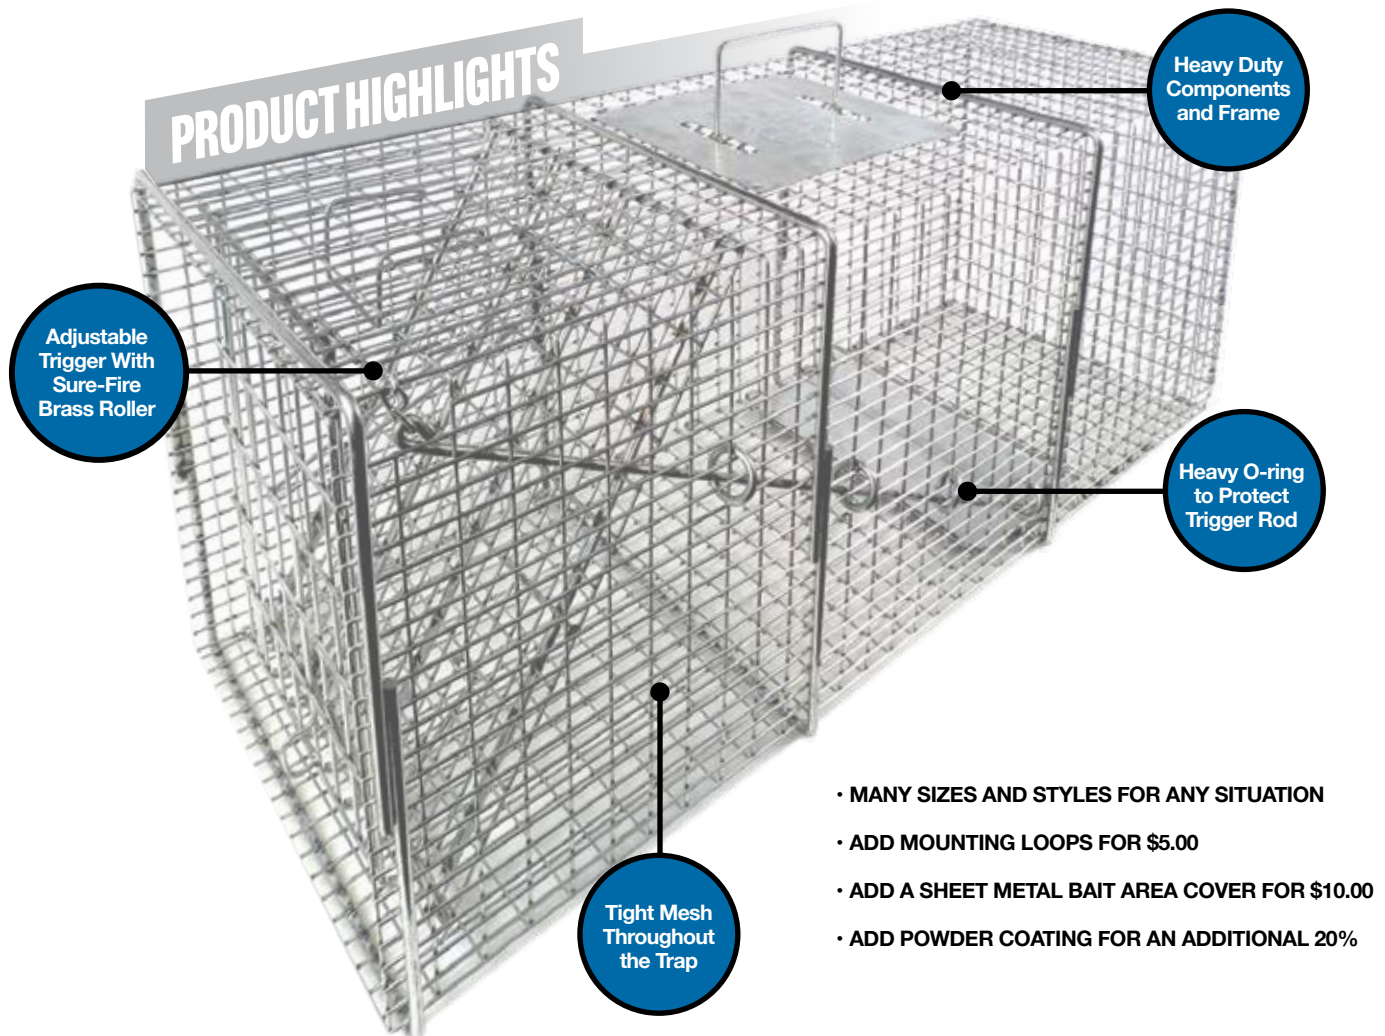

THE TOMAHAWK PROFESSIONAL SERIES LIVE TRAPS

The strongest, most durable, and effective traps available, these traps surpass even our renowned "Original Series" traps when it comes to toughness and durability.

They feature a very strong frame, heavy duty components, "critter proof" trip pan protection system and tighter mesh throughout the trap.

Tighter mesh patterns prevent animals from reaching in from the outside to steal bait. It also prevents animals from reaching out and damaging property while trapped.

Critter Proof pan guards are installed on all 9 x 9 and larger trap models to prevent animal damage. This means no more wasted time flattening bent trip pans.

Simply put, these are the best of the best and are built to withstand years of daily use. They are manufactured in the USA at our facility in Wisconsin and backed with a one-year warranty against defect. Each trap is inspected and tested before it is shipped to you, our valued customer.