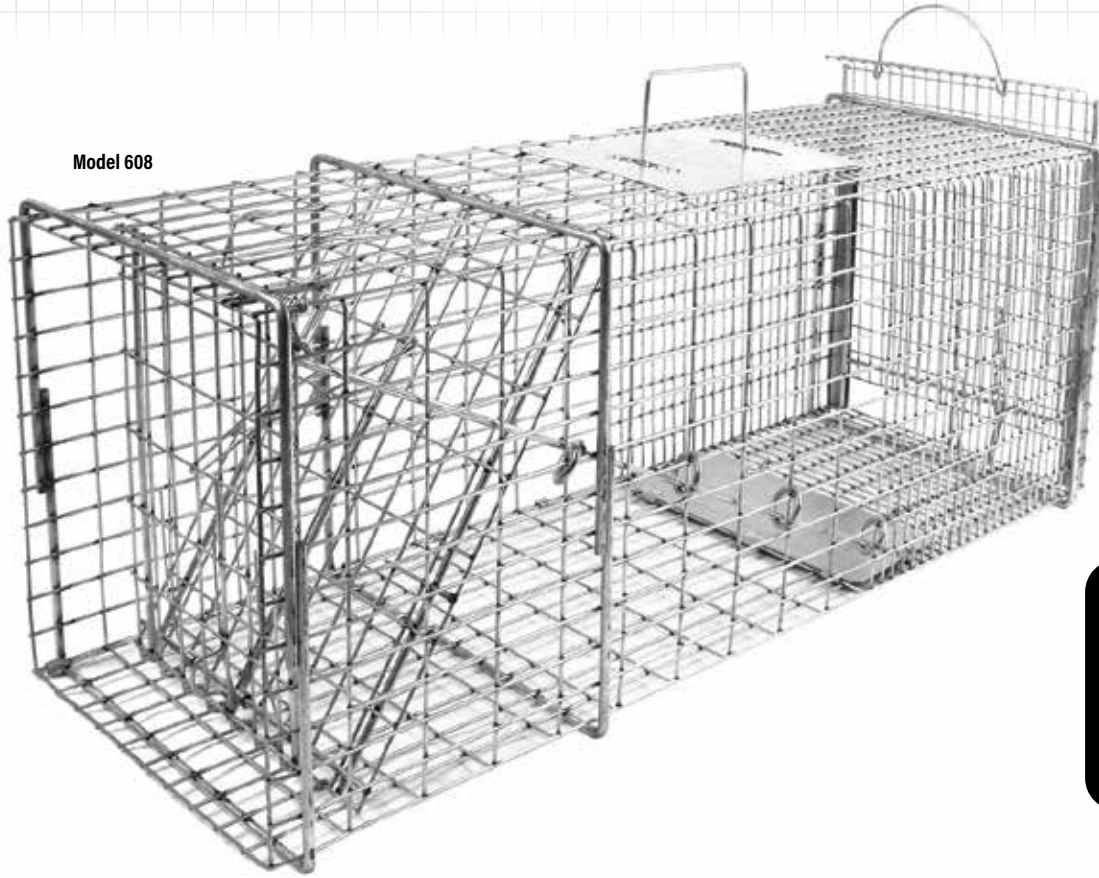

THE TOMAHAWK ORIGINAL SERIES TRAPS

Model 608

**POWDER
COAT
FINISH**
Available for an
additional 20%
BLACK ONLY

Easy Animal Release - Easy release door provides the safest and easiest way to release trapped animals.

Easy Animal Transfer - Easy release door allows captured animals to be safely and easily transferred to holding or transfer cages. We offer a line of transfer cages that match up perfectly with these traps. This allows you to keep your traps in the field by transferring animals from your traps into transfer cages.

Easy Trap Baiting - Baiting is much easier when done from the back of the trap with the easy release door removed. You no longer have to reach through the front of the trap and risk setting it off.

Simple to Operate - Unsnap the latch which holds the easy release door in place, and remove it by lifting up on the attached handle.

Original Series - Rigid Traps with One Trap Door and Easy Release Door

Model	Target Animals	L - W - H	Construction	Wt	Retail Price
602	Chipmunk, Gopher, Rat, Similar-Sized Animals	16 x 5 x 5	½ x 1 - 16 gauge	2 lbs	$38.80
602XL	Chipmunk, Gopher, Rat, Similar-Sized Animals	18 x 5 x 5	½ x 1 - 16 gauge	2 lbs	$38.80
603	Squirrel, Muskrat, Similar-Sized Animals	19 x 6 x 6	1 x 1 - 14 gauge	3 lbs	$40.25
603.5	Chipmunk, Gopher, Rat, Similar-Sized Animals	18 x 6 x 6	½ x 1 - 16 gauge	3 lbs	$42.40
604.5	Skunk, Opossum, Prairie Dog, Similar-Sized Animals	20 x 7 x 7	1 x 1 - 14 gauge	3 lbs	$46.75
605	Skunk, Opossum, Prairie Dog, Similar-Sized Animals	24 x 7 x 7	1 x 1 - 14 gauge	3 lbs	$48.00
605.2	Enclosed Trap for Skunk	24 x 7 x 7	1 x 1 - 14 gauge	6 lbs	$84.25
606	Domestic Cat, Rabbit, Similar-Sized Animals	26 x 9 x 9	1 x 1 - 14 gauge	7 lbs	$67.15
606.3	Domestic Cat, Rabbit, Similar-Sized Animals	30 x 9 x 9	1 x 1 - 14 gauge	7 lbs	$69.65
6010	Raccoon, Groundhog, Domestic Cat, Similar-Sized Animals	32 x 10 x 10	1 x 2 - 12 gauge	11 lbs	$81.50
608	Raccoon, Domestic Cat, Badgers, Groundhog, Similar-Sized Animals	32 x 10 x 12	1 x 2 - 12 gauge	12 lbs	$89.40
608.1	Same as 608 (Above) Except with 1" x 1" Mesh	32 x 10 x 12	1 x 1 - 12 gauge	13 lbs	$95.00
608.5	Large Raccoon, Large Groundhog, Similar-Sized Animals	36 x 12 x 12	1 x 2 - 12 gauge	15 lbs	$112.10
609	Large Raccoon, Large Groundhog, Similar-Sized Animals	36 x 12 x 14	1 x 1 - 14 gauge	14 lbs	$112.10
609.5	Bobcat, Fox, Small Domestic Dogs and Similar-Sized Animals	42 x 15 x 20	1 x 2 - 12 gauge	25 lbs	$178.60
610A	Small Domestic Dog, fox, and Similar-Sized Animals	48 x 20 x 26	1 x 2 - 12 gauge	37 lbs	$334.45
610B	Average Domestic Dog, Coyote, Similar-Sized Animals	60 x 20 x 26	1 x 2 - 12 gauge	40 lbs	$345.00
610C	Large Domestic Dog, Coyote, Similar-Sized Animals	72 x 20 x 26	1 x 2 - 12 gauge	43 lbs	$355.65
610D	Very Large Domestic Dog	72 x 25 x 32	1 x 2 - 12 gauge	53 lbs	$500.00