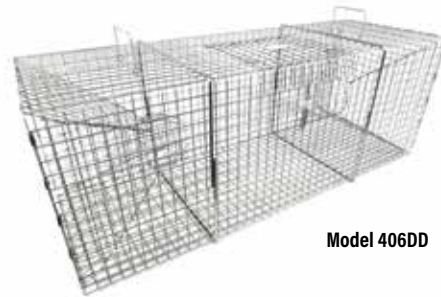

Model 424

Model 406DD