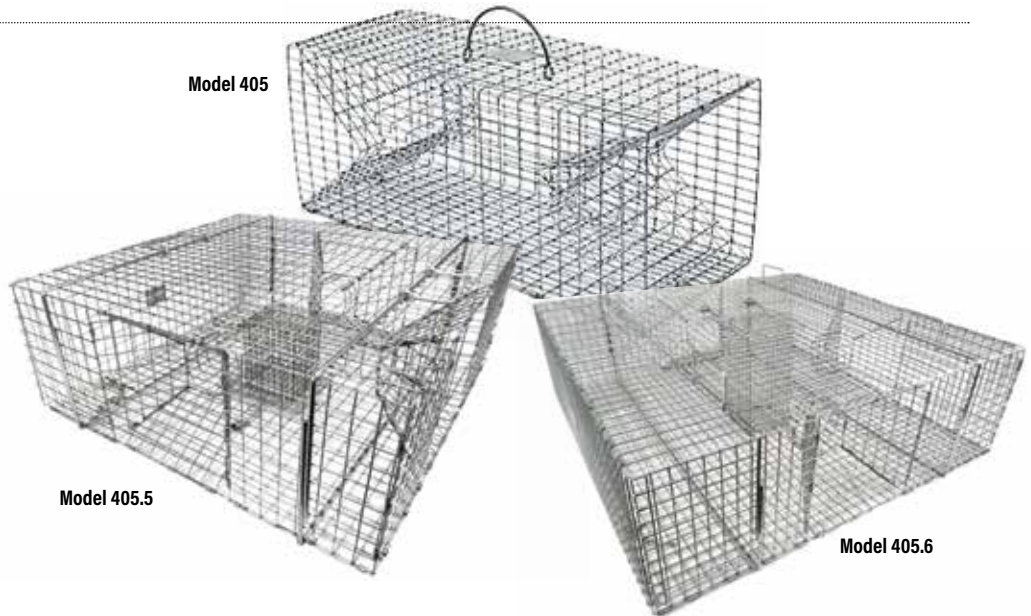

Model 405

Model 405.5

Model 405.6

Crayfish, Crab & Shrimp Traps

Model	Description	L - W - H	Construction	Wt	Retail Price
405	Double Door Crayfish Trap	19 x 8 x 8	1/2 x 1 - 14 gauge	3 lbs	$39.50
405.5	Crayfish / Crab / Shrimp Trap	24 x 24 x 9	1 x 1 - 12 gauge	10 lbs	$105.45
405.6	Extra Large Crayfish / Crab / Shrimp Trap	36 x 36 x 11	1 x 1 - 12 gauge	25 lbs	$185.50