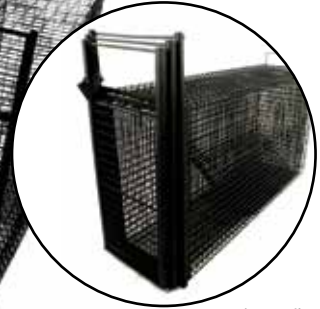

'Nestable'
Bobcat Slammer
Traps

Our gravity operated, nest-able bobcat traps are built for easy transportation and quick easy deployment. Features heavy duty, drop down gravity trap doors and large mesh trip plate. They are the strongest bobcat traps available with 1 x 1" - 12 gauge wire mesh frame. All three sizes come with a powder coated black finish. Buy each separately or with greater savings as a nested 3-pack with free shipping.

Bobcat Slammer Traps with Gravity Trap Doors

Model	Description	L - W - H	Construction	Wt	Retail Price
BC100	Bobcat Traps with Gravity Trap Doors - Small	36 x 9 x 18	1 x 1 - 12 gauge	15 lbs	$137.75
BC200	Bobcat Traps with Gravity Trap Doors - Med	36 x 10 x 19	1 x 1 - 12 gauge	17 lbs	$143.05
BC300	Bobcat Traps with Gravity Trap Doors - Large	36 x 11 x 20	1 x 1 - 12 gauge	18 lbs	$148.35
BC3PK	Contains One of Each Size Listed Above. Small, Med, Large. - *Free Shipping	All Three	1 x 1 - 12 gauge	50 lbs	$420.57