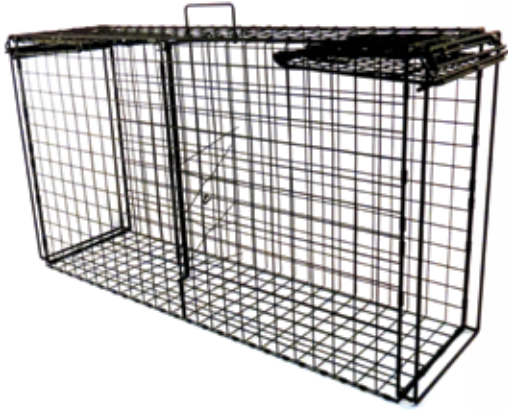

The Multi-Purpose trap is the most versatile Comstock Series Trap available. It features a built on nose cone with three panels for flush mounting in any direction or over den openings. It also features double trap doors to catch animals coming or going in and out of dens. The unique nose cone also allows for attaching multiple traps over a single den opening.

Comstock 9 x 11 Multi-Purpose Trap with Two Trap Doors - Raccoon / Groundhog Size Traps

Model	Description	L - W - H	Construction	Wt	Retail Price
C911MP	Multi-purpose with Built in Nose Cone	36 x 9 x 11	½ x 1 - 14 gauge	19 lbs	\$172.40

**TO ORDER ONLINE GO TO WWW.LIVETRAP.COM
OR CALL 800-272-8727**

COMSTOCK SERIES TRAPS

Model CB0918DD
Bifold Double Door Bobcat Traps

CBDD-3PCK
Bifold Double Door Bobcat Traps

Model CB1224DD
Bifold Double Door Bobcat Traps