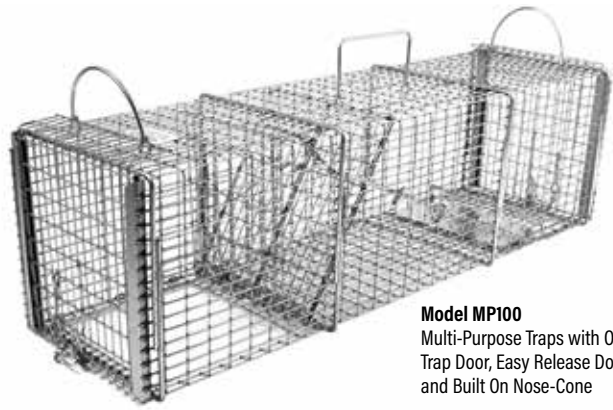

Model MP100
Multi-Purpose Traps with One
Trap Door, Easy Release Door
and Built On Nose-Cone

Calms Wary Animals - Trap doors at both ends allow animals to see through the trap without obstruction and enter with confidence.

Two Locking Trap Doors - When an animal sets off the trap by stepping on the trip pan, both spring loaded doors instantly snap shut and lock into place, making escape virtually impossible.

One Flush Mount Door - Allows the trap to be flush mounted against den openings when the door is open and the trap is armed. This makes it a "positive set" trap because the animal must enter the trap when exiting its den.

Set as Single or Double Door - Traps with two trap doors are more versatile because they can be set with only the front door as a baited trap or set both trap doors to use as a bait-less runway trap.

Professional Series, Flush Mount Traps with Two Trap Doors

Model	Target Animals	L - W - H	Construction	Wt	Retail Price
102.5SS	Chipmunk, Squirrel, Rat and Similar-Sized Animals	24 x 5 x 5	½ x 1 - 14 gauge	4 lbs	$55.60
104SS	Squirrel, Muskrat, Similar-Sized Animals	26 x 6 x 6	½ x 1 - 14 gauge	5 lbs	$62.40
105.5SS	Skunk, Prairie Dog, Similar-Sized Animals	30 x 7 x 7	½ x 1 - 14 gauge	8 lbs	$73.65
107SS	Raccoon, Opossum, Groundhog, Domestic Cat, Similar-Sized Animals	32 x 9 x 9	½ x 1 - 14 gauge	9 lbs	$96.10
107.5SS	Raccoon, Opossum, Groundhog, Domestic Cat, Similar-Sized Animals	42 x 10 x 10	½ x 1 - 14 gauge	15 lbs	$111.85
108.6SS	Fox, Large Raccoon, Large Groundhog, Similar-Sized Animals	42 x 10 x 12	½ x 1 - 14 gauge	18 lbs	$134.30

Positive Set - Features a unique bottom opening which allows positive setting over dens/burrows.

Versatile - Can be used as a flush mount trap against walls, positive set over burrows or baited and set as a standard trap.

Easy Release Door - Rear door for easy baiting and removal of animals.

Flush Mount - Front panel can be removed to use as a flush mount, positive set trap against entry points on structures.

Professional Series, Multi-Purpose Traps with One Trap Door, Easy Release Door and Built On Nose-Cone

Model	Target Animals	L - W - H	Construction	Wt	Retail Price
MP100	Skunk, Prairie Dog, Similar-Sized Animals	30 x 8 x 8	½ x 1 - 14 gauge	9 lbs	$102.55
MP200	Groundhog, Raccoon, Similar-Sized Animals	36 x 10 x 12	½ x 1 - 14 gauge	14 lbs	$125.90
MP300	Fox, Large Groundhog, Large Raccoon	42 x 12 x 12	½ x 1 - 14 gauge	19 lbs	$151.35

**TO ORDER ONLINE GO TO WWW.LIVETRAP.COM
OR CALL 800-272-8727**