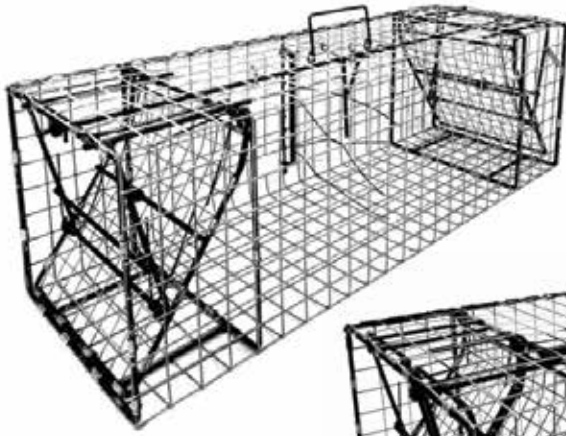

COMSTOCK SERIES TRAPS

Model CB12DD
12x12 - Otter / Beaver Trap