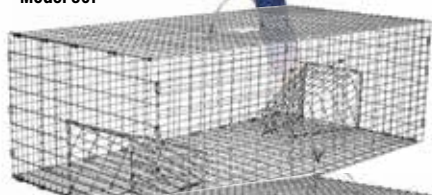

Model 501

Tomahawk Bird Traps

Model 501 is a sparrow trap that features two funnel cone repeating trap doors, tight 1/2" x 1" wire mesh openings and a release door for easy baiting and access to trapped birds. This trap can hold up to 20+ sparrow sized birds at one time.

Model 503 is a starling trap that features two funnel style repeating trap doors, 1" x 1" wire mesh openings and a release door for easy baiting and access to trapped birds. This trap can hold 15+ starling sized birds at one time.

Model	Description	L - W - H	Construction	Wt	Retail Price
501	Double Door Rigid Sparrow Live Trap	24 x 12 x 8	1/2 x 1 - 16 gauge	4 lbs	$59.75
503	Double Door Rigid Grackle Live Trap	36 x 16 x 12	1 x 1 - 14 gauge	8 lbs	$59.75
SP1	2 Dr Rigid Sparrow Trap with 2 Chambers	16 x 12 x 8	1/2 x 1 - 16 gauge	2.4 lbs	$60.00
SP2	2 Dr Rigid Sparrow Trap	16 x 12 x 8	1/2 x 1 - 16 gauge	1.9 lbs	$40.00