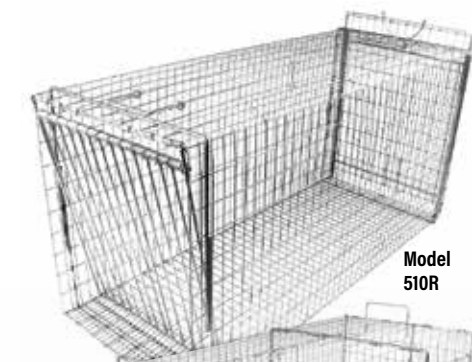

BIRD EQUIPMENT

Intimidator Avian Deterrent

A professional quality visual and motion deterrent for woodpeckers and other birds. This high quality deterrent requires very little air current to create a dynamic, colorful, flash and spin effect to deter birds and other wildlife from unwanted areas.

Model	Description	Retail Price
INTD1	Professional Avian Deterrent Flash & Motion Device	$29.50
INTD2Y	Professional Avian Deterrent Yellow for Starlings & Pigeon	$29.50
INTD3R	Professional Avian Deterrent Red for Gulls	$29.50
INTD4HWIND	The High Wind Intimidator - Woodpecker / Avian Deterrent - For use in High Wind Locations	$31.25

Tomahawk Bird Traps

Model 501 is a sparrow trap that features two funnel cone repeating trap doors, tight 1/2" x 1" wire mesh openings and a release door for easy baiting and access to trapped birds. This trap can hold up to 20+ sparrow sized birds at one time.

Model 503 is a starling trap that features two funnel style repeating trap doors, 1" x 1" wire mesh openings and a release door for easy baiting and access to trapped birds. This trap can hold 15+ starling sized birds at one time.

Model	Description	L - W - H	Construction	Wt	Retail Price
501	Double Door Rigid Sparrow Live Trap	24 x 12 x 8	1/2 x 1 - 16 gauge	4 lbs	$59.75
503	Double Door Rigid Grackle Live Trap	36 x 16 x 12	1 x 1 - 14 gauge	8 lbs	$59.75
SP1	2 Dr Rigid Sparrow Trap with 2 Chambers	16 x 12 x 8	1/2 x 1 - 16 gauge	2.4 lbs	$60.00
SP2	2 Dr Rigid Sparrow Trap	16 x 12 x 8	1/2 x 1 - 16 gauge	1.9 lbs	$40.00

Model 503

Snap Traps for Birds