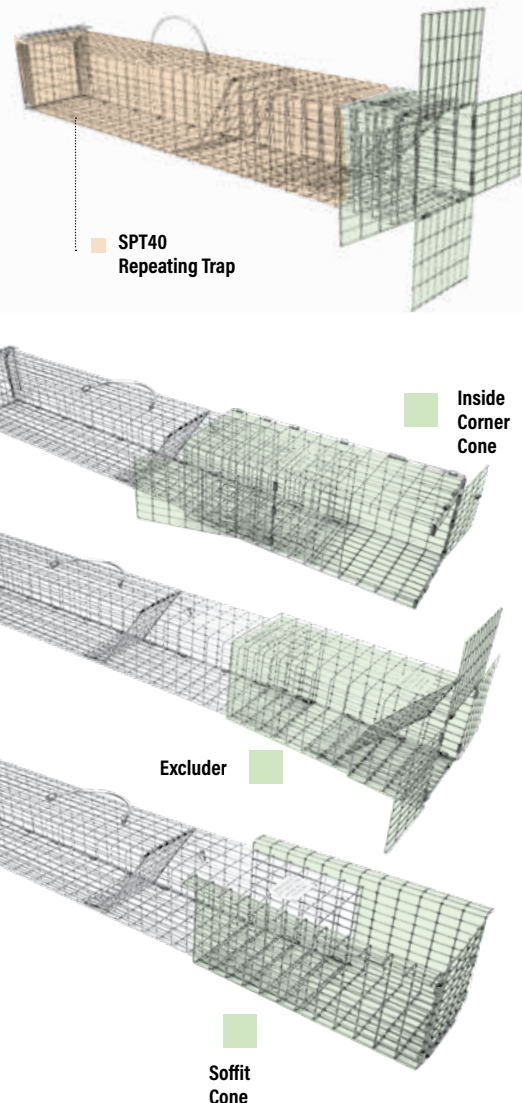

ONE WAY DOORS & MULTI-CATCH TRAPS

Squirrel Cone Excluders

Designed to exclude squirrels from homes and other structures. Attach over entry point on structure and seal all other entry points. Squirrels are able to exit the cone but are unable to gain re-entry. After all squirrels have exited remove cone and seal exit point.

Model	Description	L - W	Construction	Wt	Retail Price
SCE105	Grey Squirrel Cone - Short HD	7 X 3.5	½ x 1 - 14 gauge	.35 lbs	$28.05
SCE110	Grey Squirrel Cone - Long HD	12 x 3.5	½ x 1 - 14 gauge	.60 lbs	$33.65
SCE115	Grey Squirrel Cone - Short	7 X 3.5	½ x 1 - 16 gauge	.25 lbs	$22.40
SCE120	Grey Squirrel Cone - Long	12 x 3.5	½ x 1 - 16 gauge	.40 lbs	$28.05
SCE125	Red & Flying Squirrel Cone - Short HD	7 x 2	½ x 1 - 14 gauge	.20 lbs	$19.05
SCE130	Red & Flying Squirrel Cone - Long HD	12 x 2	½ x 1 - 14 gauge	.40 lbs	$22.45
SCE135	Red & Flying Squirrel Cone - Short	7 x 2	½ x 1 - 16 gauge	.15 lbs	$16.80
SCE140	Red & Flying Squirrel Cone - Long	12 x 2	½ x 1 - 16 gauge	.25 lbs	$20.20

Squirrel Packs with 1 Trap Door and Easy Release Door - Squirrel / Rodent Removal Systems

Let the critters remove themselves with this system. It's perfect for squirrels and small rodent size animals. And it's extremely simple to use and very effective. Squirrel packs consist of one excluder and two repeating traps. Attach the excluder over the animals den opening with the mounting wings. Slide the repeating trap over the excluder and hook into place. As critters exit, the excluder will direct them into the repeating trap. There are two types of squirrel packs available, one with two trap doors and the other with one trap door and an easy release rear door.