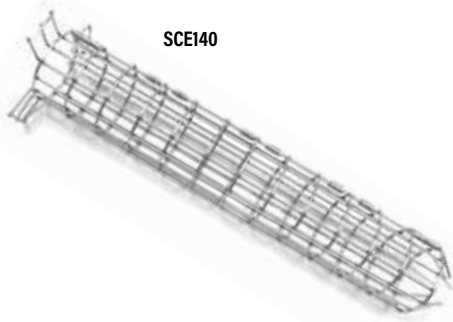

ONE WAY DOORS & MULTI-CATCH TRAPS

SCE140

Squirrel Cone Excluders

Designed to exclude squirrels from homes and other structures. Attach over entry point on structure and seal all other entry points. Squirrels are able to exit the cone but are unable to gain re-entry. After all squirrels have exited remove cone and seal exit point.

Model	Description	L - W	Construction	Wt	Retail Price
SCE105	Grey Squirrel Cone - Short HD	7 X 3.5	½ x 1 - 14 gauge	.35 lbs	$28.05
SCE110	Grey Squirrel Cone - Long HD	12 x 3.5	½ x 1 - 14 gauge	.60 lbs	$33.65
SCE115	Grey Squirrel Cone - Short	7 X 3.5	½ x 1 - 16 gauge	.25 lbs	$22.40
SCE120	Grey Squirrel Cone - Long	12 x 3.5	½ x 1 - 16 gauge	.40 lbs	$28.05
SCE125	Red & Flying Squirrel Cone - Short HD	7 x 2	½ x 1 - 14 gauge	.20 lbs	$19.05
SCE130	Red & Flying Squirrel Cone - Long HD	12 x 2	½ x 1 - 14 gauge	.40 lbs	$22.45
SCE135	Red & Flying Squirrel Cone - Short	7 x 2	½ x 1 - 16 gauge	.15 lbs	$16.80
SCE140	Red & Flying Squirrel Cone - Long	12 x 2	½ x 1 - 16 gauge	.25 lbs	$20.20

Squirrel Packs with 1 Trap Door and Easy Release Door - Squirrel / Rodent Removal Systems

Let the critters remove themselves with this system. It's perfect for squirrels and small rodent size animals. And it's extremely simple to use and very effective. Squirrel packs consist of one excluder and two repeating traps. Attach the excluder over the animals den opening with the mounting wings. Slide the repeating trap over the excluder and hook into place. As critters exit, the excluder will direct them into the repeating trap. There are two types of squirrel packs available, one with two trap doors and the other with one trap door and an easy release rear door.

Model	Description	Size	Construction	Wt	Retail Price
SP30	Consists of 1-E30 and 2-SPT30's	Small	½ x 1 - 14 gauge	3 lbs	$80.41
SP40	Consists of 1-E40 and 2-SPT40's	Medium	½ x 1 - 14 gauge	4 lbs	$90.99
SP50	Consists of 1-E50 and 2-SPT50's	Large	½ x 1 - 14 gauge	6 lbs	$101.52

Squirrel Packs with 2 Trap Doors - Squirrel / Rodent Removal Systems

Model	Description	Size	Construction	Wt	Retail Price
SP35	Consists of 1-E30 and 2-SPT35's	Small	½ x 1 - 14 gauge	3 lbs	$80.41
SP45	Consists of 1-E40 and 2-SPT45's	Medium	½ x 1 - 14 gauge	4 lbs	$90.99
SP55	Consists of 1-E50 and 2-SPT55's	Large	½ x 1 - 14 gauge	6 lbs	$101.52

Deluxe Squirrel Packs with One Trap Door and Easy Release Door - 5 Pieces with 1-Excluder, 1-Soffit Cone, 1-Corner Cone, 2-Repeating Traps

Includes one excluder, one soffit cone, one inside corner cone, and two repeating traps. This versatile multiple catch system allows you to trap or exclude the entire infestation from den openings located virtually anywhere, including vertical surfaces, inside corners, or overhanging structures. Make short work of any squirrel job with this incredible system.