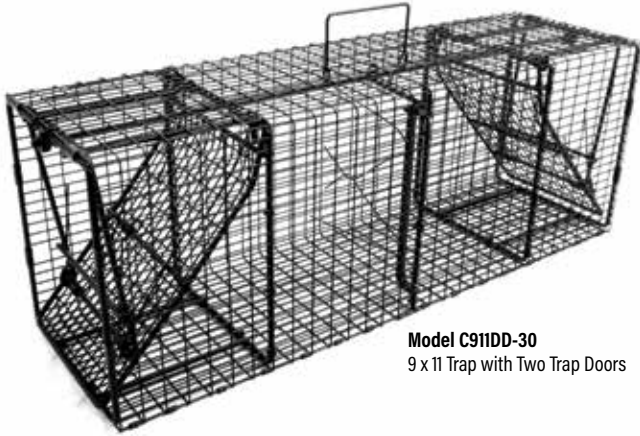

COMSTOCK SERIES TRAPS

Model C911DD-30
9 x 11 Trap with Two Trap Doors