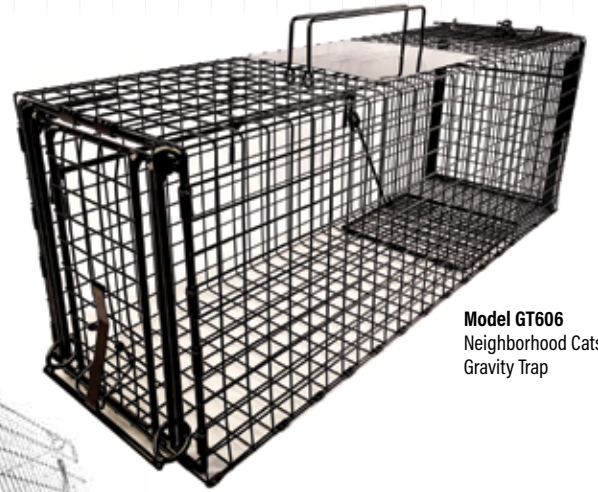

Model GT606
Neighborhood Cats
Gravity Trap