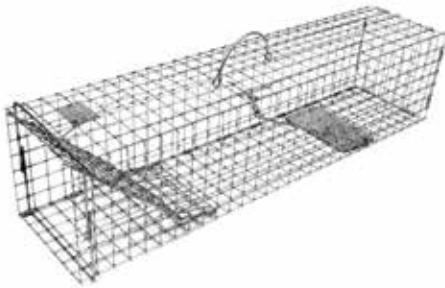

Model	Description	L - W - H	Construction	Wt	Retail Price
S50	Chipmunk, Gopher, Rat, and Similar-Sized Animals	24 x 5 x 5	½ x 1 - 16 gauge	2 lbs	$41.90
S70	Skunk, Opossum, Prairie Dogs and Similar-Sized Animals	30 x 7 x 7	1 x 1 - 14 gauge	4 lbs	$52.50
S90	Domestic Cat, Rabbits, and Similar-Sized Animals	32 x 9 x 9	1 x 1 - 14 gauge	5 lbs	$63.10
S3PACK	One of each size listed above. S50, S70 and S90 - *Free Shipping	All Three	All Three	11 lbs	$141.75

Ground Hugger Multiple Catch Traps With One Way Door and Rear Door

Positive set for chipmunks, gophers, and ground squirrels. Place directly over the animal's burrow, press the protruding U-Bars firmly into the ground to secure the Ground Hugger in place and let the animals trap themselves as they exit their dens. These traps also feature an easy release rear door.