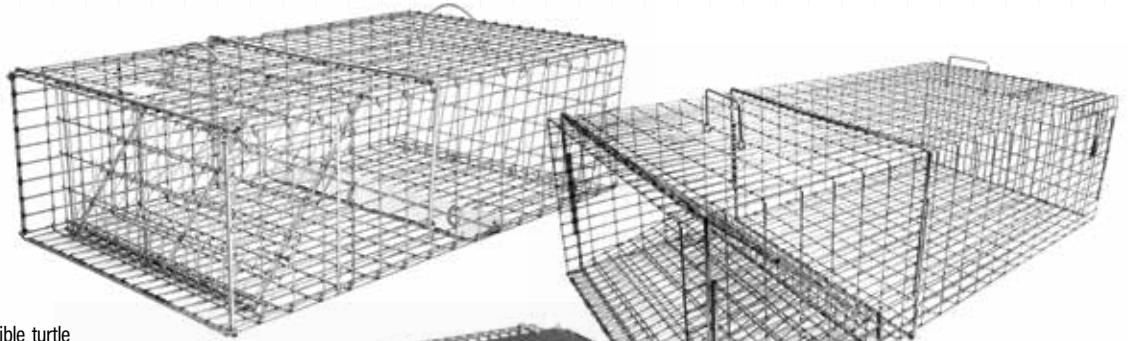

AQUATIC TRAPS

Model 403
Collapsible Turtle Trap

Model 403 & 404 are single catch collapsible turtle traps that use a trip pan to trigger the door. Place the trap mostly submerged and bait with raw fish tied inside the rear of the trap behind the trip pan. These traps collapse to just 1" thick for easy storage and transportation and can be deployed in seconds with no tools required.

Model 403R & 404R are single catch rigid traps that use a trip pan to trigger the door. Place the trap mostly submerged and bait with raw fish tied inside the rear of the trap behind the trip pan.

Model 409 is a floating turtle trap designed to catch many turtles at a time. When turtles climb up on the black coated aluminum ramps to sun themselves the gravity trap panels tip inward forcing the turtles to slip into the live trap.

Model 410 is a repeating trap for large turtles such as snapping turtles. It can catch and hold 6+ turtles at a time. Place the trap mostly submerged and bait with raw fish inside the trap. Turtles can push in the repeating trap door but cannot push it open from the inside. This trap is also equipped with a bait access door near the rear of the trap.

Model 410
Repeating Turtle Trap