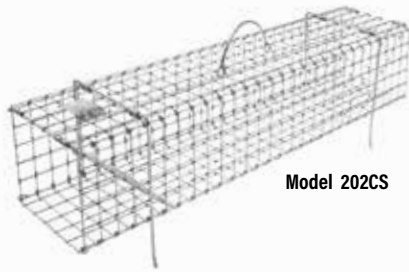

AQUATIC TRAPS

Colony Muskrat Traps - Rigid

Our Muskrat Colony Traps are constructed of 14 gauge galvanized wire mesh to protect against corrosion and feature two gravity operated trap doors.

Model 102CS

Model	Description	L - W - H	Construction	Wt	Retail Price
102CS	Rigid Colony Muskrat Size Trap	28 x 5 x 5	1 x 1 - 14 gauge	2 lbs	\$21.15
102CL	Rigid Colony Muskrat Size Trap	36 x 5 x 5	1 x 1 - 14 gauge	2 lbs	\$24.35
103CS	Rigid Colony Muskrat Size Trap	28 x 6 x 6	1 x 1 - 14 gauge	3 lbs	\$26.45
103CL	Rigid Colony Muskrat Size Trap	36 x 6 x 6	1 x 1 - 14 gauge	3 lbs	\$28.60
104CS	Rigid Colony Muskrat Size Trap	28 x 7 x 7	1 x 1 - 14 gauge	4 lbs	\$30.70
104CL	Rigid Colony Muskrat Size Trap	36 x 7 x 7	1 x 1 - 14 gauge	4 lbs	\$32.80
105C	Rigid Colony Muskrat Size Trap	36 x 8 x 8	1 x 1 - 14 gauge	5 lbs	\$34.95
106C	Rigid Colony Muskrat Size Trap	36 x 9 x 9	1 x 1 - 14 gauge	6 lbs	\$39.20
107C	Rigid Colony Muskrat Size Trap	36 x 10 x 10	1 x 1 - 14 gauge	7 lbs	\$44.50

Colony Muskrat Traps - Folding

Our collapsible models fold flat in seconds to 1/10th the storage space. They are equipped with two heavy duty U-Bars for added strength and durability. When pushed firmly into the ground, U-Bars hold the trap securely in place preventing muskrats from moving the trap out of position.