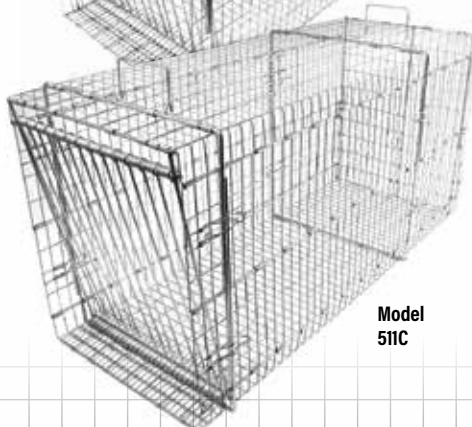

Model 510R

Model 511C

**TO ORDER ONLINE GO TO WWW.LIVETRAP.COM
OR CALL 800-272-8727**