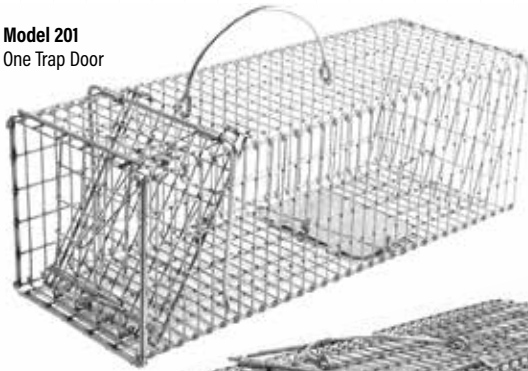

Original Series - Rigid, Flush Mount Traps with One Trap Door and Easy Release Door

Model	Target Animals	L - W - H	Construction	Wt	Retail Price
602F	Chipmunk, Gopher, Rat, and Similar-Sized Animals	18 x 5 x 5	½ x 1 - 16 gauge	3 lbs	\$42.15
603F	Squirrel, Muskrat and Similar-Sized Animals	20 x 6 x 6	1 x 1 - 14 gauge	4 lbs	\$45.50
603.5F	Squirrel, Muskrat and Similar-Sized Animals	20 x 6 x 6	½ x 1 - 16 gauge	4 lbs	\$47.75
605F	Skunk, Opossum, Prairie Dog and Similar-Sized Animals	26 x 7 x 7	1 x 1 - 14 gauge	5 lbs	\$52.50
606F	Domestic Cat, Rabbit, and Similar-Sized Animals	30 x 9 x 9	1 x 1 - 14 gauge	8 lbs	\$70.85
6010F	Raccoon, Groundhog, Domestic Cat, Similar-Sized Animals	36 x 10 x 10	1 x 2 - 12 gauge	12 lbs	\$88.75
608F	Raccoon, Groundhog, Domestic Cat, Similar-Sized Animals	36 x 10 x 12	1 x 2 - 12 gauge	13 lbs	\$96.35

TO ORDER ONLINE GO TO WWW.LIVETRAP.COM
OR CALL 800-272-8727

THE TOMAHAWK ORIGINAL SERIES TRAPS

Model 201
One Trap Door

Model 201
Collapsed

Model 206
Two Trap Doors

Minimal Storage Space Required - Folds flat when not in use and take about 1/10th the storage space as rigid traps.