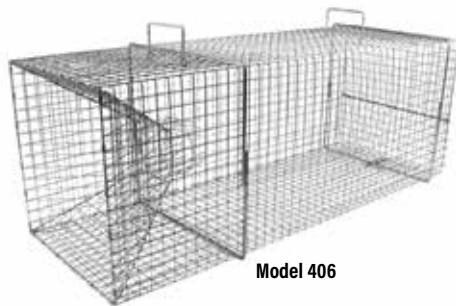

AQUATIC TRAPS