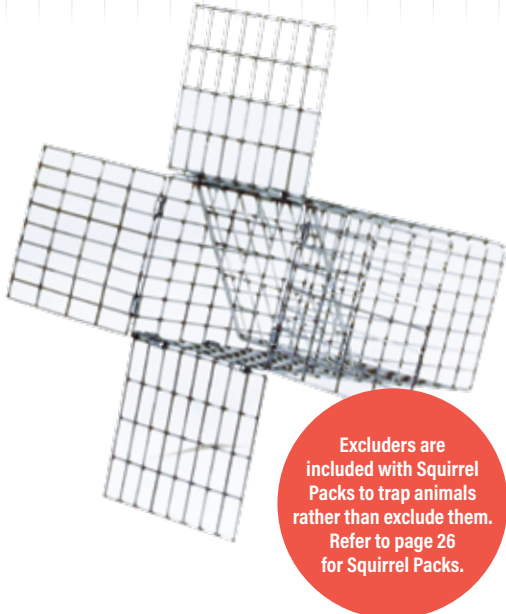

Wheel Kits

Redesigned for easy installation and disconnect! Wheel axle frame quickly attaches to the trap in seconds with no tools required. Two 10" pneumatic tires can roll over tough terrain and hold up to 600 lbs. allowing you to easily transport captured dogs or other trapped animals.

Our excluders are designed to let animals remove themselves from unwanted areas. Excluders have mounting wings which allow them to be attached directly over the animals' entry/exit point. The one way door lets animals exit, but prevents them from returning.