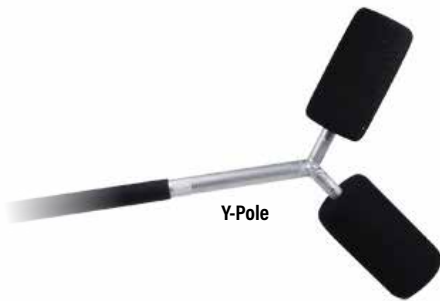

**TO ORDER ONLINE GO TO WWW.LIVETRAP.COM
OR CALL 800-272-8727**