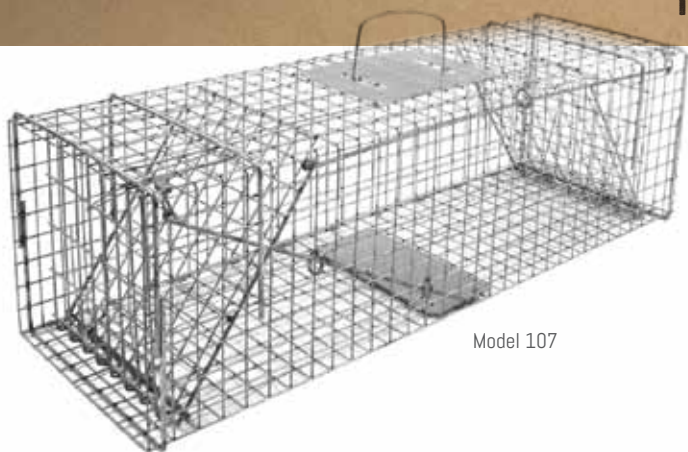

EASY TRAP BAITING - Baiting is much easier when done from the back of the trap with the easy release door removed. You no longer have to reach through the front of the trap and risk setting it off.

SIMPLE TO OPERATE - Unsnap the latch which holds the easy release door in place, and remove it by lifting up on the attached handle.

THE TOMAHAWK ORIGINAL SERIES TRAPS

Model 107

THE TOMAHAWK ORIGINAL SERIES TRAPS INCLUDE:

- SPRING LOADED TRAP DOORS
- LOCKING TRAP DOORS
- STRATEGIC MESH PATTERNS
- SURE-FIRE TRIGGER
- ADJUSTABLE TRIGGER