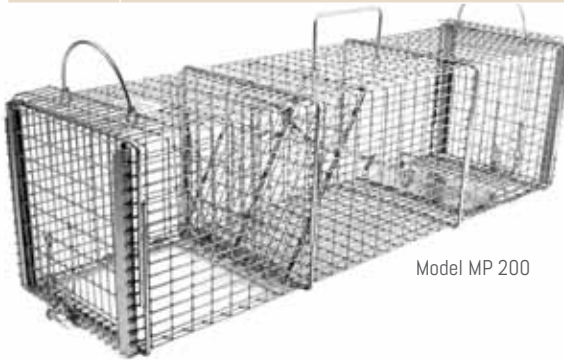

Model MP 200

POSITIVE SET - Features a unique bottom opening which allows positive setting over dens/burrows.

VERSATILE - Can be used as a flush mount trap against walls, positive set over burrows or baited and set as a standard trap.

REAR SLIDING DOOR - Rear door for easy baiting and removal of animals.

FLUSH MOUNT - Front panel can be removed to use as a flush mount, positive set trap against entry points on structures.

MULTI-PURPOSE TRAPS

MODEL	SUGGESTED TARGET ANIMAL SIZE	L - W - H	CONSTRUCTION	WT	PRICE	6+
MP100	Positive Set for Skunks, Prairie Dogs	30 x 8 x 8	½ x 1 - 14 gauge	9 lbs	$89.50	$80.55
MP200	Positive Set for Raccoon, Groundhogs	36 x 10 x 12	½ x 1 - 14 gauge	14 lbs	$109.50	$98.55
MP300	Positive Set for Large Raccoon, Groundhogs and Badger	42 x 12 x 12	½ x 1 - 14 gauge	19 lbs	$129.50	$116.55