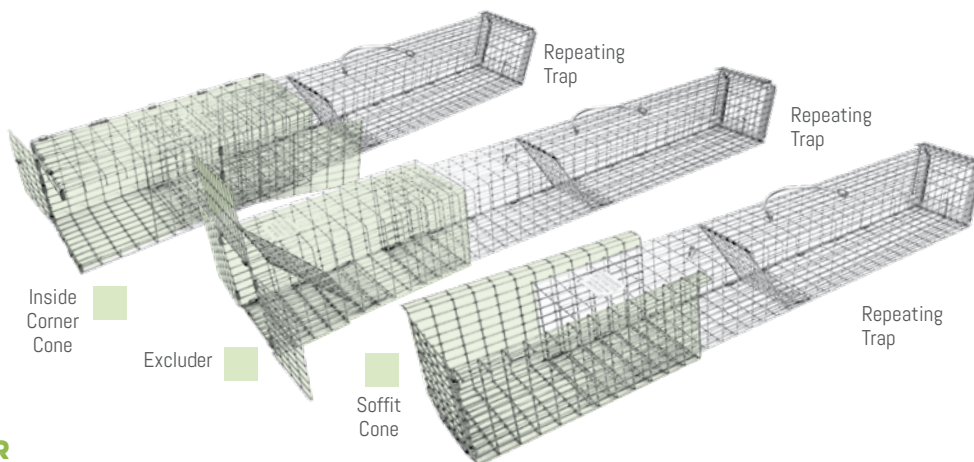

DELUXE SQUIRREL PACKS WITH ONE TRAP DOOR AND EASY RELEASE DOOR

MODEL	DESCRIPTION	SQUIRREL PACK INCLUDES	CONSTRUCTION	WT	PRICE	6+
DSP30	Small	Consists of 1-E30, 2-SPT30, 1-SC40, 1-CC40	½ x 1 - 16 gauge	3 lbs	$106.33	$95.69
DSP40	Medium	Consists of 1-E40, 2-SPT40, 1-SC50, 1-CC50	½ x 1 - 16 gauge	4 lbs	$113.08	$101.77
DSP50	Large	Consists of 1-E50, 2-SPT50, 1-SC60, 1-CC60	½ x 1 - 16 gauge	6 lbs	$119.59	$107.63

DELUXE SQUIRREL PACKS WITH TWO TRAP DOORS

MODEL	DESCRIPTION	SQUIRREL PACK INCLUDES	CONSTRUCTION	WT	PRICE	6+
DSP35	Small	Consists of 1-E30, 2-SPT35, 1-SC40, 1-CC40	½ x 1 - 16 gauge	3 lbs	$106.33	$95.69
DSP45	Medium	Consists of 1-E40, 2-SPT45, 1-SC50, 1-CC50	½ x 1 - 16 gauge	4 lbs	$113.08	$101.77
DSP55	Large	Consists of 1-E50, 2-SPT55, 1-SC60, 1-CC60	½ x 1 - 16 gauge	6 lbs	$119.59	$107.63