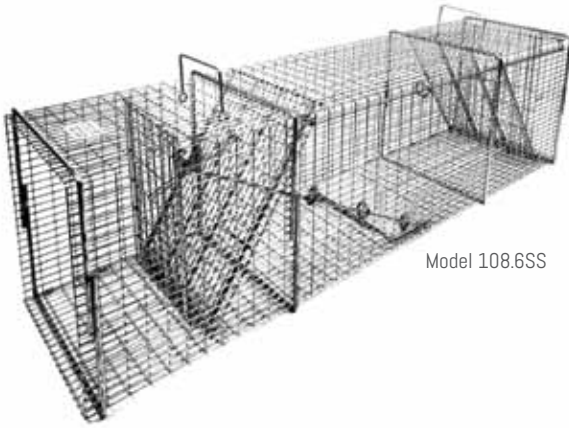

THE TOMAHAWK PROFESSIONAL SERIES TRAPS

Model 108.6SS

CALMS WARY ANIMALS - Trap doors at both ends allow animals to see through the trap without obstruction and enter with confidence.

ALLOWS ENTRY FROM EITHER END - Trap doors at both ends allow animals to enter the trap from either end, increasing your chances of success.

TWO LOCKING TRAP DOORS - When an animal sets off the trap by stepping on the trip pan, both spring loaded doors instantly snap shut and lock into place, making escape virtually impossible.

ONE FLUSH MOUNT DOOR - Allows the trap to be flush mounted against den openings when the door is open and the trap is armed. This makes it a "positive set" trap because the animal must enter the trap when exiting its den.

SET AS SINGLE OR DOUBLE DOOR - Traps with two trap doors are more versatile because they can be set with only the front door as a baited trap or set both trap doors to use as a baitless runway trap.

TRAPS WITH TWO TRAP DOORS FEATURING ONE FLUSH MOUNT DOOR

MODEL	SUGGESTED TARGET ANIMAL SIZE	L - W - H	CONSTRUCTION	WT	PRICE	6+
105.5SS	DD for Skunk, Prairie Dog	30 x 7 x 7	½ x 1 - 14 gauge	8 lbs	$65.50	$58.95
107SS	DD for Raccoon, Groundhogs, Feral Cats	32 x 9 x 9	½ x 1 - 14 gauge	9 lbs	$85.50	$76.95
108.6SS	DD for Large Raccoon, Groundhogs	42 x 10 x 12	½ x 1 - 14 gauge	18 lbs	$119.50	$107.55