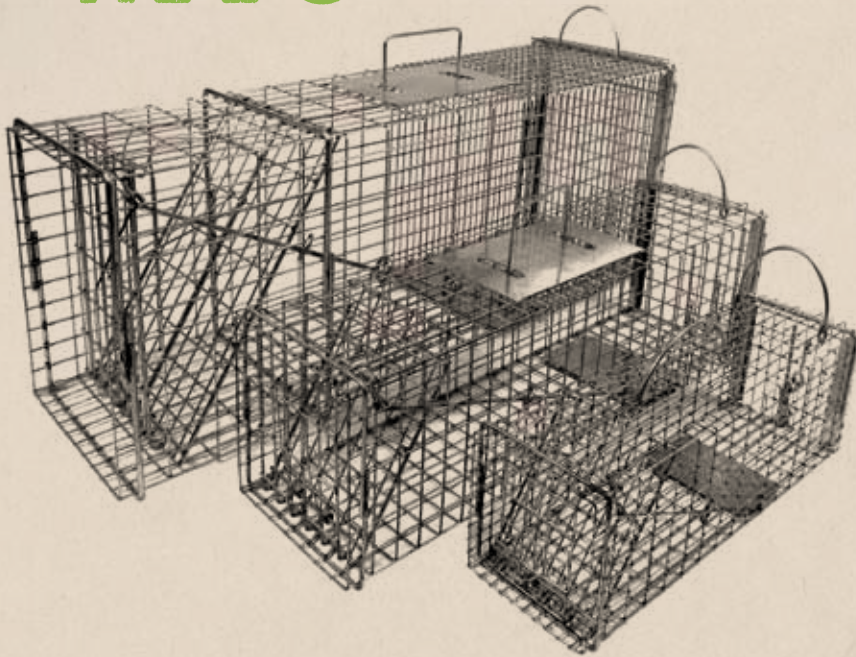

ANIMAL GLOVES 54-55

BAITS56-57

OGENA SOLUTIONS CLEANING PRODUCTS58

CUSTOM TRAPS, ROLL WIRE, AND REPLACEMENT PARTS59

DEPENDABLE. TOUGH.
TOMAHAWK

Tomahawk Live Trap LLC

THE TOMAHAWK ORIGINAL SERIES TRAPS

Tomahawk Original Series traps are the strongest, most reliable, and most durable traps available. These traps are constructed with galvanized wire mesh frames, and have steel reinforcing rods welded to the frame for added strength.

PRODUCT HIGHLIGHTS

- ▶ Spring loaded trap doors quickly snap into place preventing animals from backing out when the trap is sprung
- ▶ Locking trap doors prevent animals from escaping, even if the trap is turned over or flipped completely upside down
- ▶ Tighter wire mesh pattern around bait areas prevent animals from reaching into the trap and stealing bait from the outside
- ▶ Easy adjusting trigger system allows for light or heavy trap sets
- ▶ Brass roller and "wound-around" trigger assures nearly 100% capture rate with virtually no misfires
- ▶ Hand guards under trap handles on most models protect handlers against animal scratches
- ▶ A wide variety of trap sizes in several categories to choose from. Catch small rodents on up to large dogs