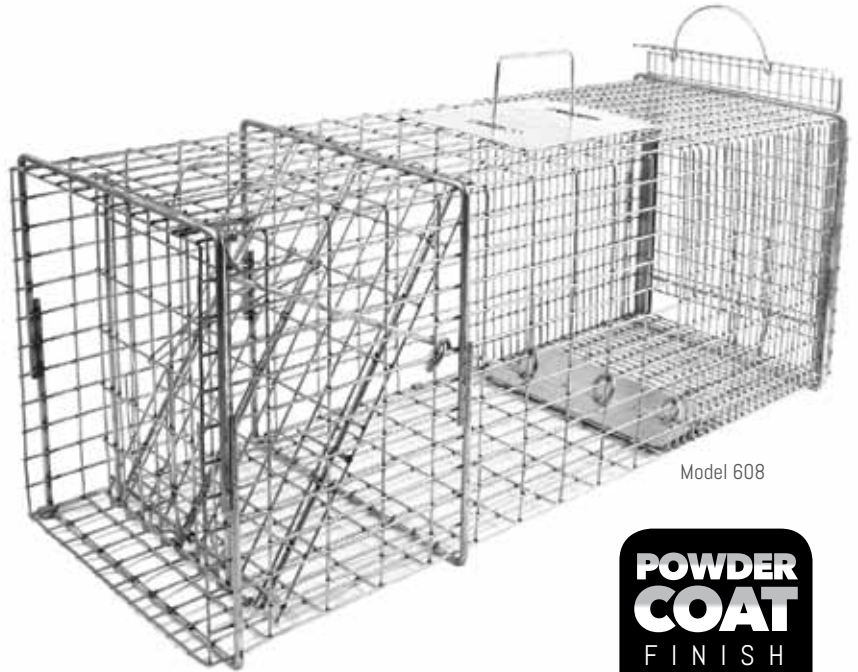

THE TOMAHAWK ORIGINAL SERIES TRAPS

THE TOMAHAWK ORIGINAL SERIES TRAPS INCLUDE:

- SPRING LOADED TRAP DOORS
- LOCKING TRAP DOORS
- STRATEGIC MESH PATTERNS
- SURE-FIRE TRIGGER
- ADJUSTABLE TRIGGER

EASY ANIMAL RELEASE - Easy release door provides the safest and easiest way to release trapped animals.

EASY ANIMAL TRANSFER - Easy release door allows captured animals to be safely and easily transferred to holding or transfer cages. We offer a line of transfer cages that match up perfectly with these traps. This allows you to keep your traps in the field by transferring animals from your traps into transfer cages.

EASY TRAP BAITING - Baiting is much easier when done from the back of the trap with the easy release door removed. You no longer have to reach through the front of the trap and risk setting it off.

SIMPLE TO OPERATE - Unsnap the latch which holds the easy release door in place, and remove it by lifting up on the attached handle.