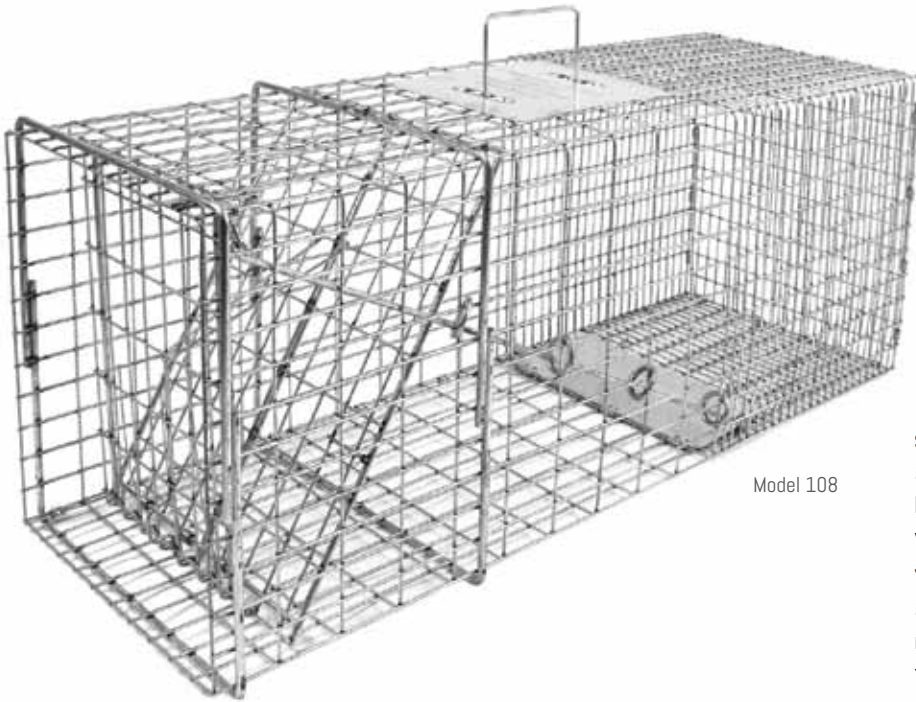

**POWDER
COAT
FINISH**

Available for an additional 15% Black only

Model 108

THE TOMAHAWK ORIGINAL SERIES TRAPS INCLUDE:

- SPRING LOADED TRAP DOORS
- LOCKING TRAP DOORS
- STRATEGIC MESH PATTERNS
- SURE-FIRE TRIGGER
- ADJUSTABLE TRIGGER

SUPERIOR STRENGTH - Tomahawk Original Series Traps are the most reliable traps on the market. They are built with heavy duty materials and backed by a one year manufacturers warranty. Each trap is hand tested and inspected for quality.

VERY AFFORDABLE - These traps have a single trap door and do not have a back door. This means animals must be released through the same door from which they entered the trap. The single trap door design makes this category more affordable than most of our other trap categories.

ORIGINAL SERIES - RIGID TRAPS WITH ONE TRAP DOOR

MODEL	SUGGESTED TARGET ANIMAL SIZE	L - W - H	CONSTRUCTION	WT	PRICE	6+
102	Chipmunks, Gophers, Rats and Similar Sizes	18 x 5 x 5	½ x 1 - 16 gauge	2 lbs	$29.50	$26.55
103	Squirrels, Muskrats and Similar Sizes	19 x 6 x 6	1 x 1 - 14 gauge	3 lbs	$31.50	$28.35
103.5	Chipmunks, Gophers, Rats and Similar Sizes	18 x 6 x 6	½ x 1 - 16 gauge	3 lbs	$33.50	$30.15
104.5	Skunks, Opossum, Prairie Dogs and Similar Sizes	20 x 7 x 7	1 x 1 - 14 gauge	3 lbs	$36.75	$33.08
105	Extra Long for Skunks, Opossum and Similar Sizes	24 x 7 x 7	1 x 1 - 14 gauge	3 lbs	$38.00	$34.20
105.2	Enclosed Trap for Skunks	24 x 7 x 7	1 x 1 - 14 gauge	6 lbs	$67.84	$61.06
106	Cats, Rabbits, Opossum and Similar Sizes	26 x 9 x 9	1 x 1 - 14 gauge	6 lbs	$51.50	$46.35
106.3	Cats, Rabbits, Opossum and Similar Sizes	30 x 9 x 9	1 x 1 - 14 gauge	6 lbs	$55.75	$50.18
1010	Raccoon, Groundhogs, Cats, Badgers and Similar Sizes	32 x 10 x 10	1 x 2 - 12 gauge	10 lbs	$62.50	$56.25
108	Raccoon, Feral Cats, Badgers, Woodchucks and Similar Sizes	32 x 10 x 12	1 x 2 - 12 gauge	11 lbs	$69.75	$62.78
108.1	Same as 108 except with 1 x 1 - 12 gauge wire	32 x 10 x 12	1 x 1 - 12 gauge	13 lbs	$74.50	$67.05
108.5	Large Raccoon, Large Woodchucks and Similar Sizes	36 x 12 x 12	1 x 2 - 12 gauge	14 lbs	$89.75	$80.78
109.5	Bobcats, Fox and Similar Sizes	42 x 15 x 20	1 x 2 - 12 gauge	22 lbs	$149.75	$134.78
110A	Small Dogs, Coyotes and Similar Sizes	48 x 20 x 26	1 x 2 - 12 gauge	32 lbs	$295.50	$265.95
110B	Medium Dogs and Similar Sizes	60 x 20 x 26	1 x 2 - 12 gauge	35 lbs	$305.50	$274.95
110C	Large Dogs and Similar Sizes	72 x 20 x 26	1 x 2 - 12 gauge	40 lbs	$315.50	$283.95