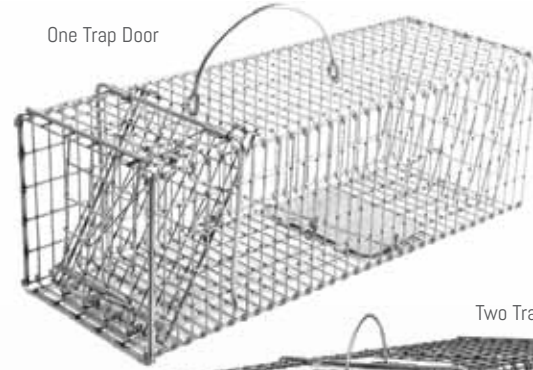

COLLAPSIBLE TRAPS

MINIMAL STORAGE SPACE REQUIRED - Folds flat when not in use and take about 1/10th the storage space as rigid traps.

SIMPLE TO FOLD AND UNFOLD - Traps fold flat in just a few seconds, and setup just as quickly. No tools required.

NO ASSEMBLY REQUIRED - Collapsible traps come completely assembled.

TWO TRAP DOORS (ALL OF THE ABOVE FEATURES AND MORE...)

CALMS WARY ANIMALS - Trap doors at both ends allow animals to see through the trap without obstruction and enter with confidence.

ALLOWS ENTRY FROM EITHER END - Trap doors at both ends allow animals to enter the trap from either end, increasing your chances of success.

TWO LOCKING TRAP DOORS - When an animal sets off the trap by stepping on the trip pan, both spring loaded doors instantly snap shut and lock into place, making escape virtually impossible.

SET AS SINGLE OR DOUBLE DOOR - Traps with two trap doors are more versatile because they can be set with only the front door as a baited trap or set both trap doors to use as a bait-less runway trap.

One Trap Door