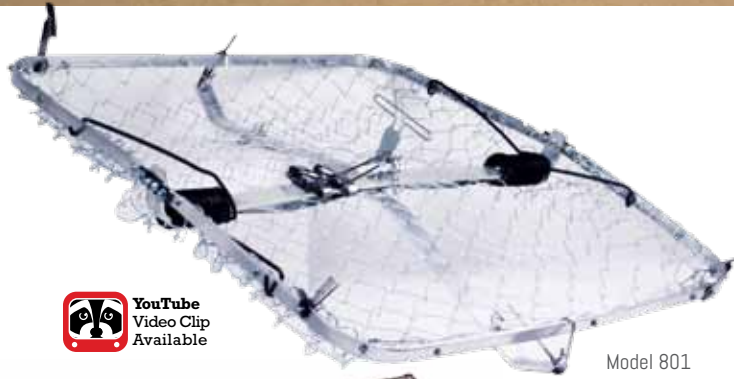

Model 801

MODEL 801 - Bailey beaver trap. This trap is constructed with a heavy duty aluminum frame and chain link mesh. It is triggered when a beaver swims over the trap and bumps the T-bar, causing the spring loaded aluminum jaws to snap into place.