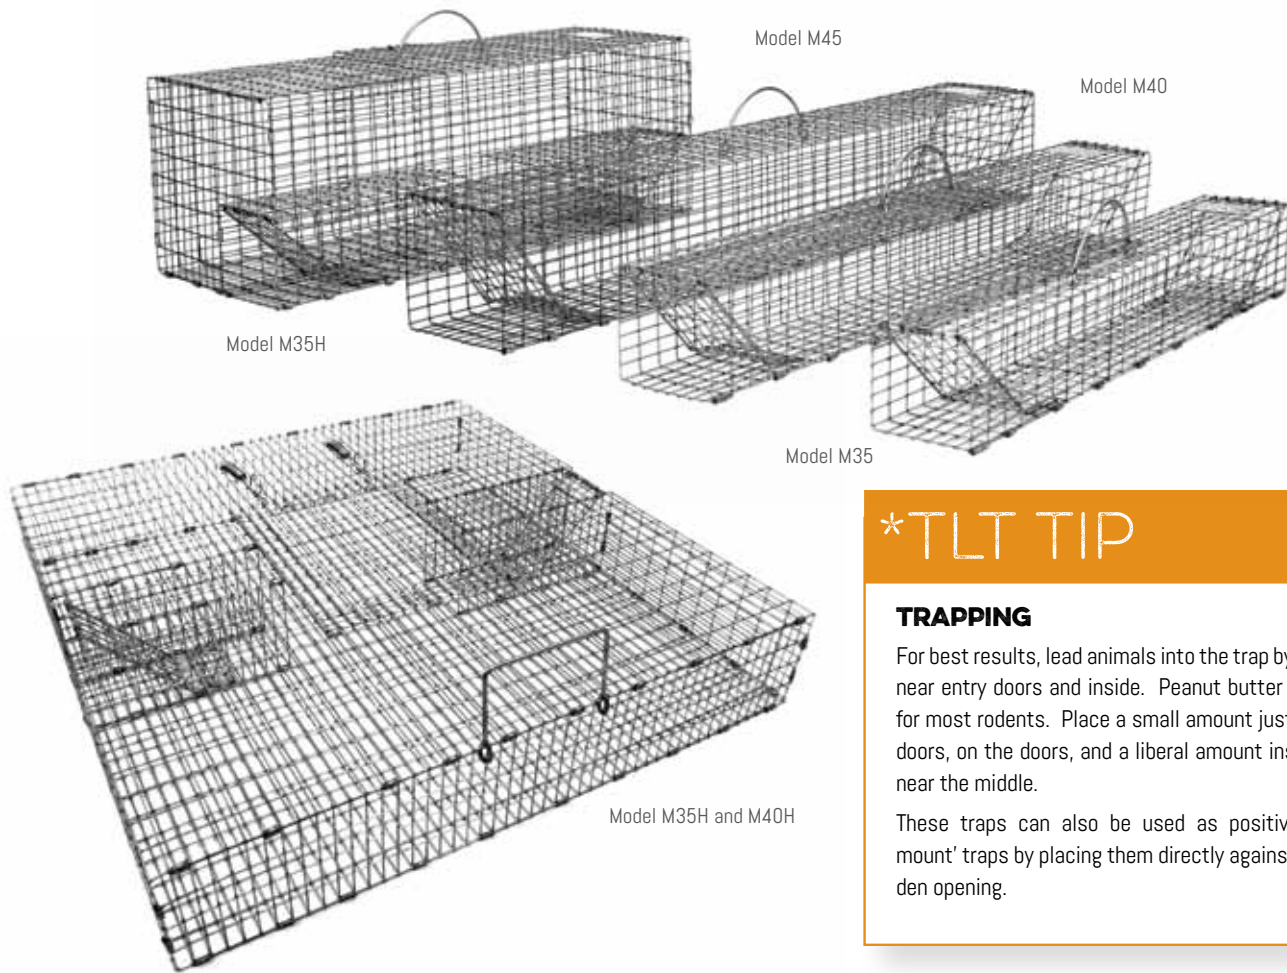

*TLT TIP

TRAPPING

For best results, lead animals into the trap by placing bait near entry doors and inside. Peanut butter is great bait for most rodents. Place a small amount just outside the doors, on the doors, and a liberal amount inside the trap near the middle.

These traps can also be used as positive set 'flush mount' traps by placing them directly against an animal's den opening.

MULTIPLE CATCH TRAPS - CAN HOLD 4+ RODENTS AT ONCE

These traps feature heavy duty galvanized wire mesh frames and spring loaded trap doors at both ends. The doors are designed to allow animals to easily enter the trap and to prevent escape.

MODEL	DESCRIPTION	L - W - H	CONSTRUCTION	WT	PRICE	6+
M35	Double Door Small Rodent Trap	24 x 3½ x 3½	½ x 1 - 16 gauge	2 lbs	$26.82	$24.14
M40	Double Door Medium Rodent Trap	30 x 4 x 4	½ x 1 - 16 gauge	2 lbs	$29.53	$26.58
M45	Rodent Trap for E40 w/ Recessed Door	30 x 40½ x 40½	½ x 1 - 16 gauge	2 lbs	$30.42	$27.38
M50	Double Door Large Rodent Trap	36 x 5 x 5	½ x 1 - 16 gauge	3 lbs	$32.19	$28.97

MULTIPLE CATCH TRAPS WITH LARGE HOLDING AREA - CAN HOLD 10+ RODENTS AT ONCE

These traps have the same features as the multiple catch traps described above, however, they are larger with a holding area designed for 10 or more rodents at one time.

MODEL	DESCRIPTION	L - W - H	CONSTRUCTION	WT	PRICE	6+
M30H	Multiple Catch Trap with 3" Doors and Large Holding Area	24 x 24 x 4	½ x 1 - 14 gauge	6 lbs	$59.75	$53.78
M35H	Multiple Catch Trap with 3 ½" Doors and Large Holding Area	24 x 8 x 8	½ x 1 - 16 gauge	4 lbs	$69.89	$62.90
M40H	Multiple Catch Trap with 4" Doors and Large holding Area	24 x 24 x 4	1 x 1 - 14 gauge	6 lbs	$59.75	$53.78