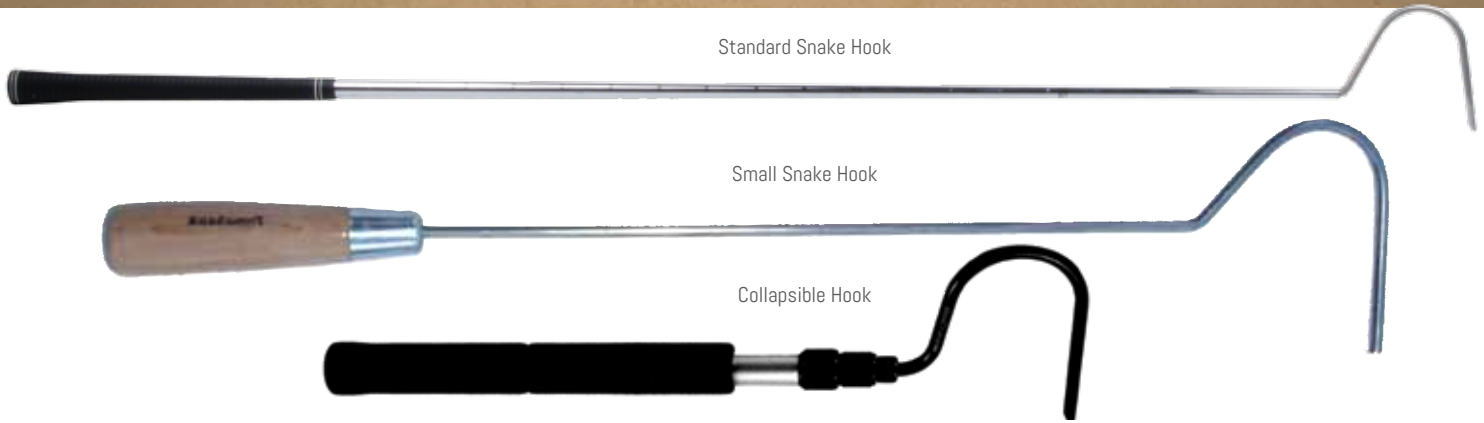

STANDARD SNAKE HOOK

Our Standard Snake Hooks are 46" long with a golf club grip at one end and a hook formed from 9/32" stainless steel rod at the other end. The hook has a 3 1/2" opening. The shaft is a lightweight but very strong golf club steel shaft. These are Heavy Duty Snake Hooks built to last for many years.

MODEL	DESCRIPTION	CONSTRUCTION	WT	PRICE	6+
319	46" Standard Snake Hook	Steel Shaft, Stainless Steel Hook	1 lb	$29.00	$26.10
319A	46" Standard Snake Hook	Steel Shaft, Anodized Aluminum Hook	1 lb	$29.00	$26.10

COLLAPSIBLE SNAKE HOOKS

This handy hook conveniently collapses from 39" to 17". The shaft is made from aluminum with a 1/4" stainless steel hook and a 3 1/2" hook opening.

MODEL	DESCRIPTION	CONSTRUCTION	WT	PRICE	6+
320	39" to 17" Collapsible Snake Hook	Aluminum Shaft, Stainless Steel Hook	1 lb	$46.00	$41.40

SMALL SNAKE HOOKS

Small hooks come in a variety of lengths. They have a wooden handle, 3/16" stainless steel shaft, and 1 1/2" hook opening. Custom lengths are available on request.

MODEL	DESCRIPTION	CONSTRUCTION	WT	PRICE	6+
321-16	16" Small Snake Hook	Stainless Steel Shaft and Hook	1 lb	$24.95	$22.46
321-18	18" Small Snake Hook	Stainless Steel Shaft and Hook	1 lb	$24.95	$22.46
321-20	20" Small Snake Hook	Stainless Steel Shaft and Hook	1 lb	$24.95	$22.46
321-22	22" Small Snake Hook	Stainless Steel Shaft and Hook	1 lb	$24.95	$22.46
321-24	24" Small Snake Hook	Stainless Steel Shaft and Hook	1 lb	$24.95	$22.46