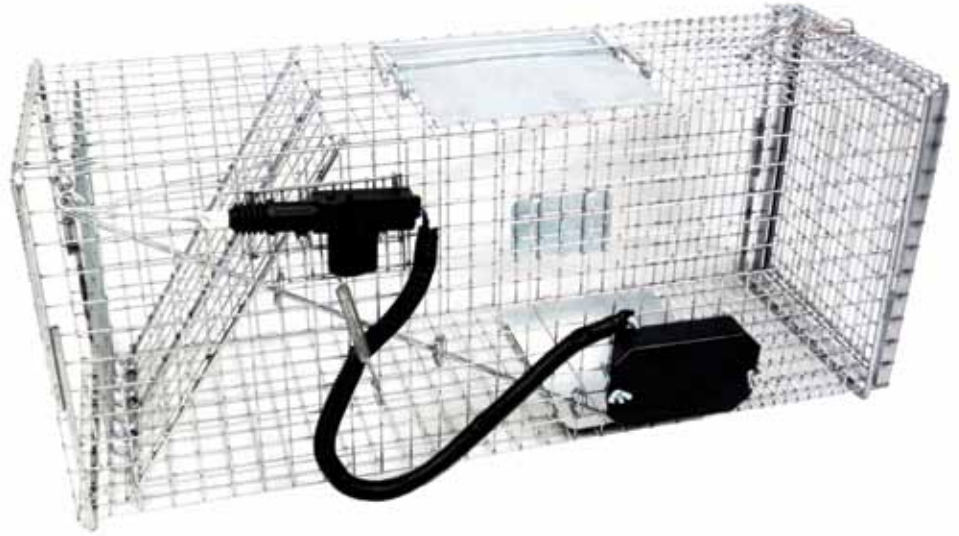

AUTOMATIC LASER TRAP TRIGGER

ET200 – Laser Trigger Converter for Tomahawk Traps. This product eliminates the need for an animal to step on the trip plate inside the trap. It converts your trap into a fully automatic electronically controlled trap. Rather than the animal stepping on the treadle (trip pan) to trigger the trap, it simply needs to walk past the laser beam. This device is extremely effective for trap shy animals that avoid the treadle at all costs. It also works well for lightweight animals such as kittens or birds that don't have enough weight to consistently push down on the trip pan and fire the trap.

MODEL	DESCRIPTION	WT	PRICE	6+
ET200	Electronic Trap Trigger - Fits All Tomahawk Traps Except Dog Traps	1.25 lbs	$195.00	$175.50

Tag 1

CUSTOMIZED TRAP ID TAG & PET ID TAGS

These tags are made to order customized with names, addresses, phone numbers or any wording of your choice. Trap ID tag comes with two attaching rings and Pet ID tags come with one attaching ring.

MODEL	DESCRIPTION	PRICE
TAG1	Brass Trap ID Tag	$4.95
TAG2	Heart Pet ID Tag	$4.95
TAG3	Circle Pet ID Tag	$4.95
TAG4	Bone Pet ID Tag	$4.95
TAG5	Hydrant Pet ID Tag	$4.95
TAG6	Octagon Pet ID Tag	$4.95