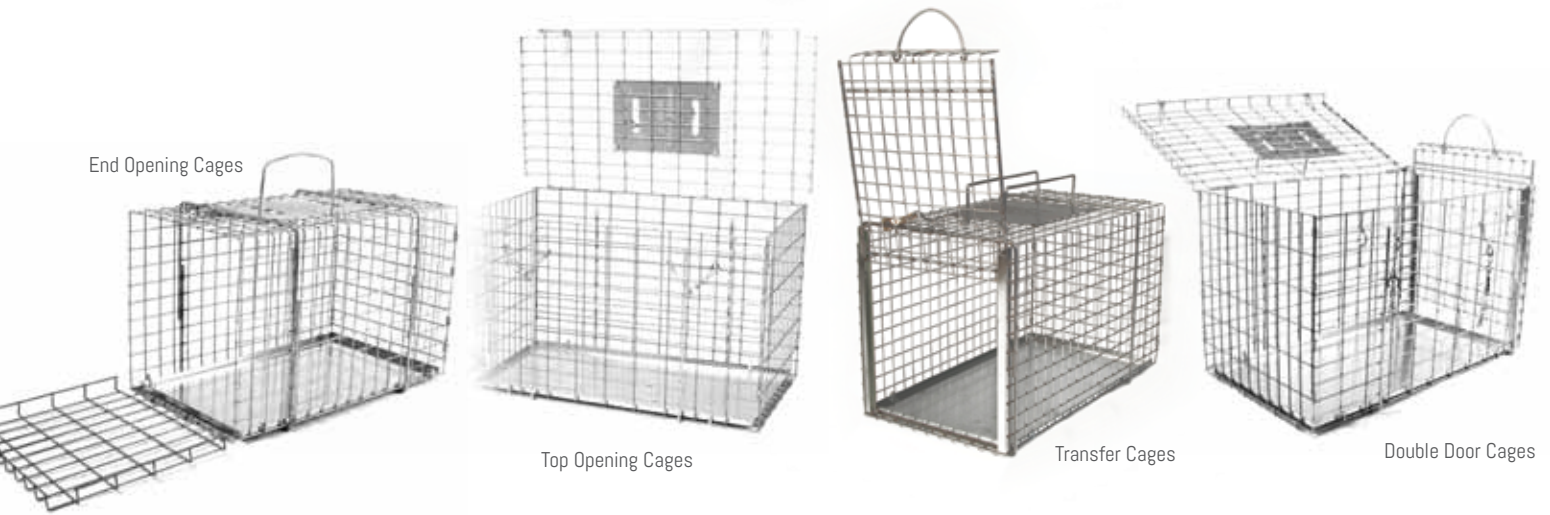

Tomahawk cages are built from heavy duty galvanized wire mesh and reinforced steel frames. They feature handle protectors to prevent biting or scratching and removable floor pans for easy cleaning. We manufacture top opening, end opening, transfer and double door cages in a variety of sizes.

TOP OPENING CAGES THE ENTIRE TOP OF THESE CAGES IS A SWINGING DOOR FOR PLACING ANIMALS IN AND OUT OF THE CAGE

MODEL	SUGGESTED ANIMAL SIZES	L - W - H	CONSTRUCTION	WT	PRICE	6+
301	Opossum, Rabbit, Skunk	16 x 9 x 10	1 x 1 - 14 gauge	4 lbs	$44.11	$39.70
303	Raccoon, Feral Cat	20 x 11 x 12	1 x 2 - 12 gauge	6 lbs	$51.80	$46.62

END OPENING CAGES ONE ENTIRE END OF THESE CAGES IS A SWINGING DOOR FOR PLACING ANIMALS IN AND OUT OF THE CAGE.

MODEL	SUGGESTED ANIMAL SIZES	L - W - H	CONSTRUCTION	WT	PRICE	6+
302	Opossum, Rabbit, Skunk	16 x 9 x 10	1 x 1 - 14 gauge	5 lbs	$44.11	$39.70
304	Raccoon, Feral Cat	20 x 11 x 12	1 x 2 - 12 gauge	7 lbs	$51.80	$46.62

TRANSFER CAGES

One entire end of these cages is a sliding door designed especially for easy transfer of animals from a "Easy Release" trap. Our transfer cages are built to specific sizes that match traps with easy release doors. Simply line up the door end of the cage with the easy release door of your trap, and pull the release doors up and out of the way. After the animal is moved to the cage, replace the door and latch into place. Your trap can now be redeployed.

MODEL	SUGGESTED ANIMAL SIZES	L - W - H	CONSTRUCTION	WT	PRICE	6+
305	Opossum, Rabbit, Skunk	16 x 9 x 10	1 x 1 - 14 gauge	5 lbs	$49.11	$44.20
306	Raccoon, Feral Cat	20 x 11 x 12	1 x 2 - 12 gauge	7 lbs	$56.80	$51.12
306NC	Feral Cat Series Transfer Cage	20 x 11 x 12	1 x 1 - 14 gauge	7 lbs	$59.00	$53.10
307	Small Dog, Fox	24 x 12 x 16	1 x 2 - 12 gauge	11 lbs	$72.94	$65.65
308	Medium Dog, Coyote	30 x 16 x 20	1 x 2 - 12 gauge	17 lbs	$98.54	$88.69
309	Large Dog	36 x 20 x 26	1 x 2 - 12 gauge	24 lbs	$141.29	$127.16

DOUBLE DOOR CAGES DOUBLE DOOR CAGES HAVE TOP OPENING AND TRANSFER STYLE OPENING DOORS.

MODEL	SUGGESTED ANIMAL SIZES	L - W - H	CONSTRUCTION	WT	PRICE	6+
305DD	Opossum, Rabbit, Skunk	16 x 9 x 10	1 x 1 - 14 gauge	5 lbs	$59.11	$53.20
306DD	Raccoon, Feral Cat	20 x 11 x 12	1 x 2 - 12 gauge	7 lbs	$66.80	$60.12
307DD	Small Dog, Fox	24 x 12 x 16	1 x 2 - 12 gauge	11 lbs	$82.94	$74.65