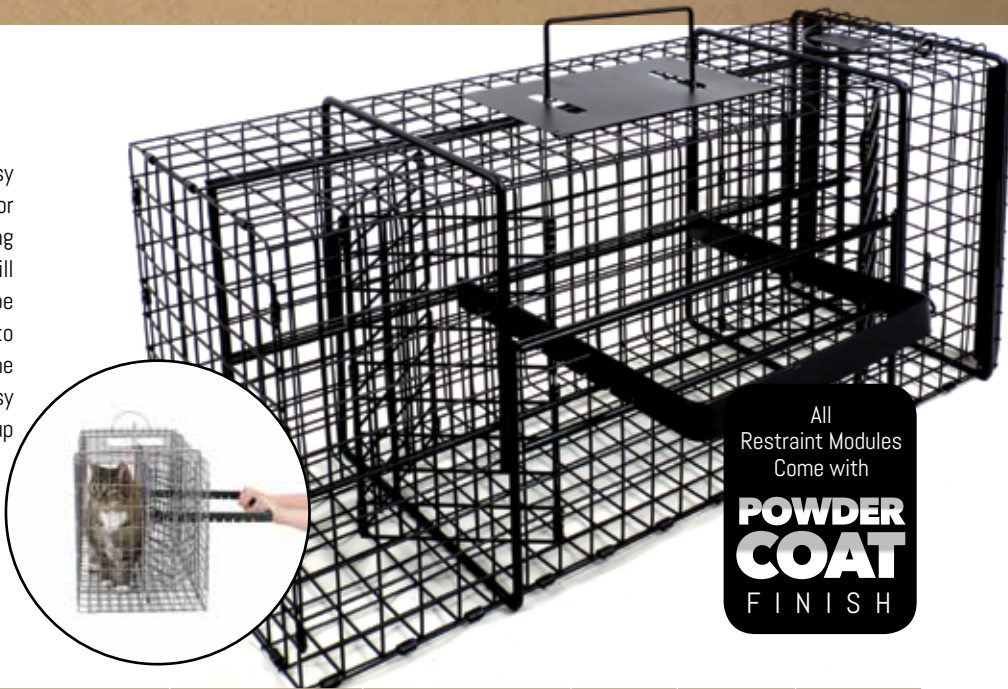

TRANSFER CAGES

One entire end of these cages is a sliding door designed especially for easy transfer of animals from a "Easy Release" trap. Our transfer cages are built to specific sizes that match traps with easy release doors. Simply line up the door end of the cage with the easy release door of your trap, and pull the release doors up and out of the way. After the animal is moved to the cage, replace the door and latch into place. Your trap can now be redeployed.

DOUBLE DOOR CAGES DOUBLE DOOR CAGES HAVE TOP OPENING AND TRANSFER STYLE OPENING DOORS.

MODEL	SUGGESTED ANIMAL SIZES	L - W - H	CONSTRUCTION	WT	PRICE	6+
305DD	Opossum, Rabbit, Skunk	16 x 9 x 10	1 x 1 - 14 gauge	5 lbs	\$59.11	\$53.20
306DD	Raccoon, Feral Cat	20 x 11 x 12	1 x 2 - 12 gauge	7 lbs	\$66.80	\$60.12
307DD	Small Dog, Fox	24 x 12 x 16	1 x 2 - 12 gauge	11 lbs	\$82.94	\$74.65

RESTRAINT MODULES AND SQUEEZE CAGES

RESTRAINT MODULES

Restraint Modules are specifically designed for easy handling of animals during injections, examinations, or anytime absolute control of the animal is a must. The sliding panel locks into any position the handler desires, and will comfortably hold the animal. The restraint module can be operated with one hand and only requires one individual to operate. Heavy reinforcing rods are welded to the wire frame for extra support, and easy release door allows for easy transferring of animals. Our restraint modules match up nicely to our traps and cages with easy release doors.