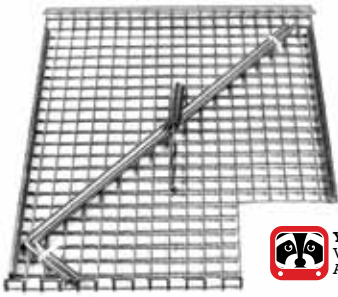

Neighborhood
Cats Kitten Screen

The Neighborhood Cats Kitten Screen allows you to catch kittens only. It is designed with a unique 3"x 3" opening that blocks mature cats and allows kittens only to enter the trap. It installs easily in seconds with no tools required. Fits trap models 206NC, 606NC, 608NC, 608FN, 108, and 608.