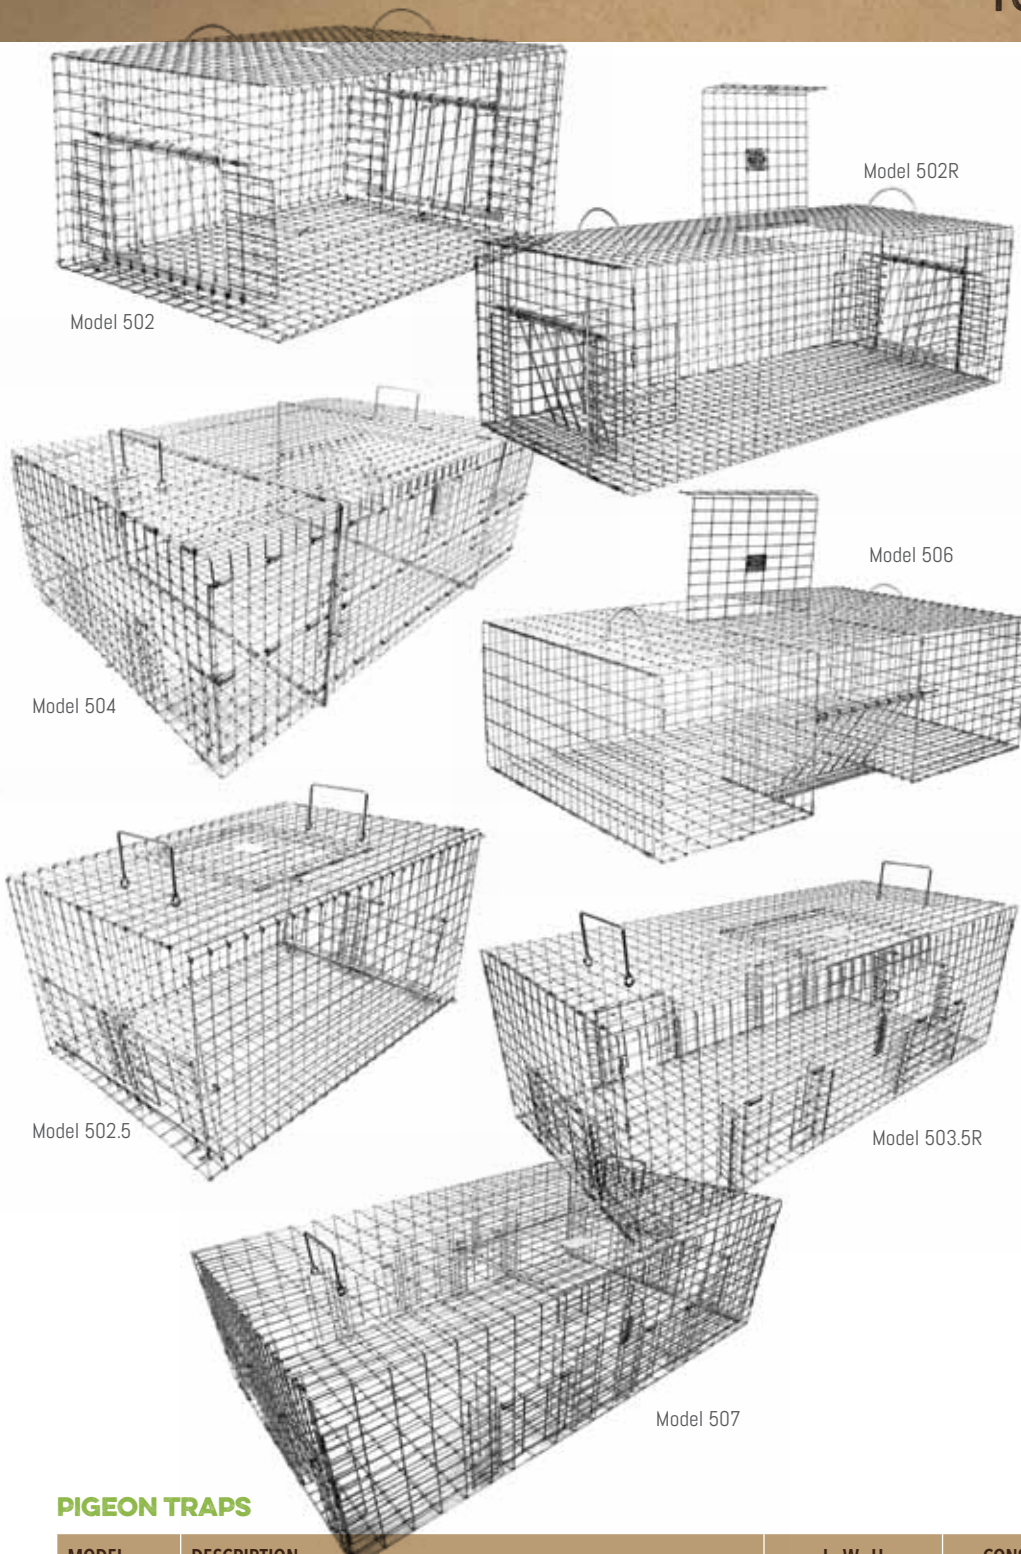

502 - Collapsible, double door pigeon trap. Features two, bob style, repeating trap doors. This trap is designed to catch and hold 15+ pigeons at a time. It collapses to just one inch in height for easy transportation and sets up in seconds with no tools required.

502R - Rigid, double door pigeon trap. Features two, bob style, repeating trap doors and top opening, easy release door. This heavy duty pigeons trap is designed to catch and hold 20+ pigeons at a time.

502.5 - Collapsible, four door pigeon trap. Features four, swing panel, repeating trap doors and top opening, easy release door. This trap is designed to catch and hold 15+ pigeons at a time. It collapse to just one inch in height for easy transportation and sets up in seconds with no tools required.

502.5R - Rigid, six door pigeon trap. Features six, swing panel, repeating trap doors and top opening, easy release door. This trap is designed to catch and hold 20+ pigeons at a time.

504 - Extra-large, collapsible, four door pigeon trap. Features four, swing panel, repeating trap doors and top opening, easy release door. This trap is designed to catch and hold 30+ pigeons at a time. It collapses to just three inches tall for easy transportation and storage and sets up in seconds with no tools required.

506 - Extra-large, rigid, single door pigeon trap. Features one, bob style, repeating trap door and top opening, easy release door. This trap is designed to catch and hold 30+ pigeons at a time.

507 - Extra-large, rigid, eight door pigeon trap. Features eight, swing panel, repeating trap doors and top opening, easy release door. This trap is designed to catch and hold 30+ pigeons at a time.

PIGEON TRAPS

MODEL	DESCRIPTION	L - W - H	CONSTRUCTION	WT	PRICE	6+
502	Folding Pigeon Trap with 2 Bob-Style Doors	24 x 16 x 12	1 x 1 - 14 gauge	8 lbs	$72.95	$65.66
502R	Rigid Pigeon Trap with 2 Bob-Style Doors	36 x 16 x 12	1 x 1 - 14 gauge	10 lbs	$72.95	$65.66
502.5	Folding Pigeon Trap with 4 One Way Doors	24 x 16 x 12	1 x 1 - 14 gauge	8 lbs	$79.95	$71.96
502.5R	Rigid Pigeon Trap with 6 One Way Doors	36 x 16 x 12	1 x 1 - 14 gauge	10 lbs	$79.95	$71.96
504	XL Folding Pigeon Trap with 4 One Way Doors	36 x 24 x 12	1 x 1 - 12 gauge	18 lbs	$89.50	$80.55
506	XL Pigeon Trap with Single Bob Style Door	42 x 24 x 12	1 x 2 - 12 gauge	16 lbs	$81.82	$73.64
507	XL Pigeon Trap with 8 One Way Doors	42 x 24 x 12	1 x 2 - 12 gauge	16 lbs	$99.95	$89.96