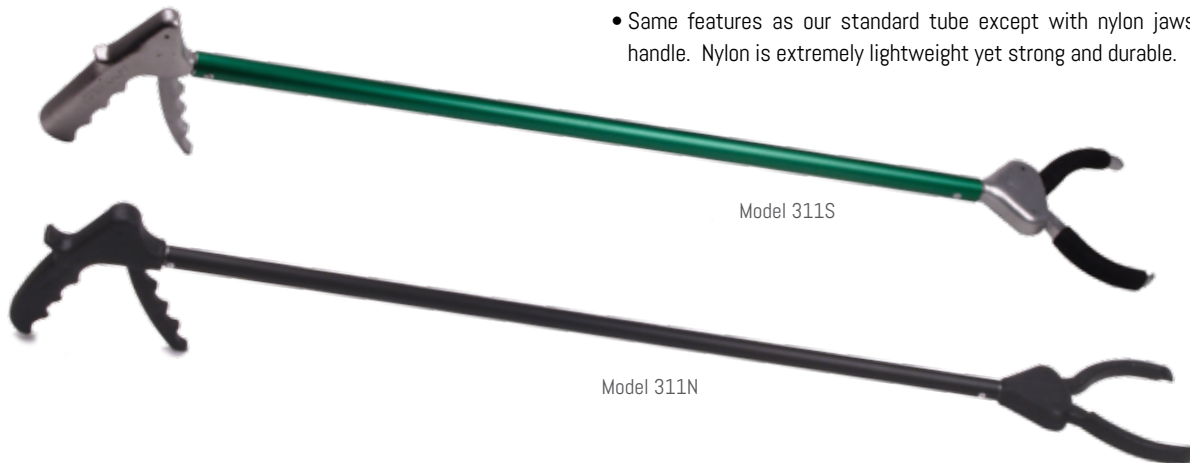

Animal Graspers are essential tools for humane handling of cats, similar sized and smaller animals. The smoothly contoured grasper jaws are designed to restrain animals while minimizing discomfort. The jaws are also designed to prevent pinching or gathering of the animals skin. The handle grip commands a steel cable, which activates the jaws. This provides the handler with a precise feel of pressure being applied to the animal.

Tomahawk offers graspers in three different categories and two standard lengths. We also custom build graspers to any desired length. Please call for quotes on custom lengths.

STANDARD GRASPERS FEATURE:

- Heavy-duty cast aluminum grasping end with two gripping jaws.
- Heavy-duty cast aluminum handle and lever.
- Stainless steel aircraft cable to connect lever to grasper end.
- Anodized aluminum tube.
- Cushioned grasper jaws for less stress to the animal

HEAVY DUTY GRASPERS FEATURE:

- Same features as our standard tube except with super strong .090 aluminum tube.

NYLON GRASPERS FEATURE:

- Same features as our standard tube except with nylon jaws and handle. Nylon is extremely lightweight yet strong and durable.

STANDARD ANIMAL GRASPERS WITH JAW CUSHIONS

MODEL	DESCRIPTION	CONSTRUCTION	WT	PRICE	6+
310	28" Grasper - Includes Jaw Cushions	Aluminum	2 lbs	$79.95	$71.96
311	38" Grasper - Includes Jaw Cushions	Aluminum	2 lbs	$79.95	$71.96
GRC	1 Pair Rubber Jaw Cushions		1 lb	$4.35	$3.92

HEAVY DUTY ANIMAL GRASPERS WITH JAW CUSHIONS

MODEL	DESCRIPTION	CONSTRUCTION	WT	PRICE	6+
310S	28" HD Grasper, Super Tube - Includes Jaw Cushions	Aluminum	2 lbs	$95.95	$86.36
311S	38" HD Grasper, Super Tube - Includes Jaw Cushions	Aluminum	2 lbs	$95.95	$86.36
GRC	Pair of Replacement Jaw Cushions		1 lb	$4.35	$3.92

NYLON ANIMAL GRASPERS

MODEL	DESCRIPTION	CONSTRUCTION	WT	PRICE	6+
310N	28" Nylon Grasper	Nylon, Aluminum	1 lb	$65.95	$59.36
311N	38" Nylon Grasper	Nylon, Aluminum	1 lb	$65.95	$59.36

CUSTOM LENGTHS AVAILABLE FOR ALL STYLES UPON REQUEST - CALL OR EMAIL FOR QUOTE