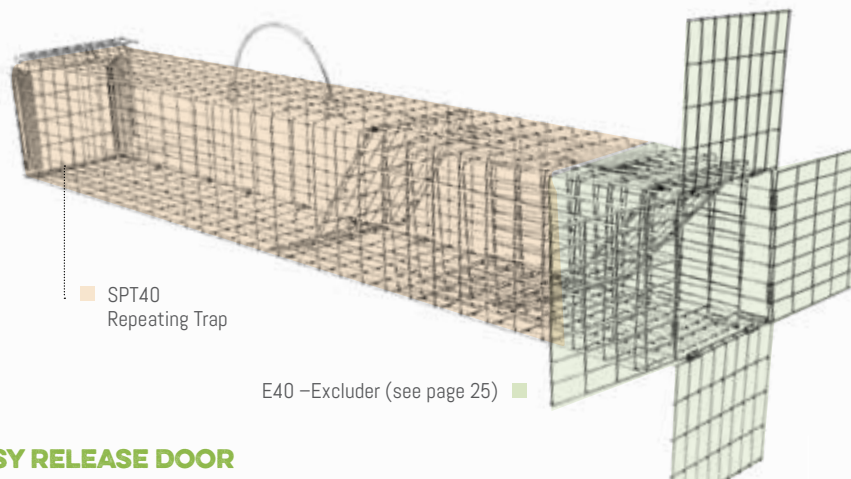

SQUIRREL PACKS

SQUIRREL PACKS- SQUIRREL PACK REMOVAL SYSTEMS

Let the critters remove themselves with this system. It's perfect for squirrels and small rodent size animals. And it's extremely simple to use and very effective. Squirrel packs consist of one excluder and two repeating traps. Attach the excluder over the animals den opening with the mounting wings. Slide the repeating trap over the excluder and hook into place. As critters exit, the excluder will direct them into the repeating trap. There are two types of squirrel packs available, one with two trap doors and the other with one trap door and an easy release rear door.