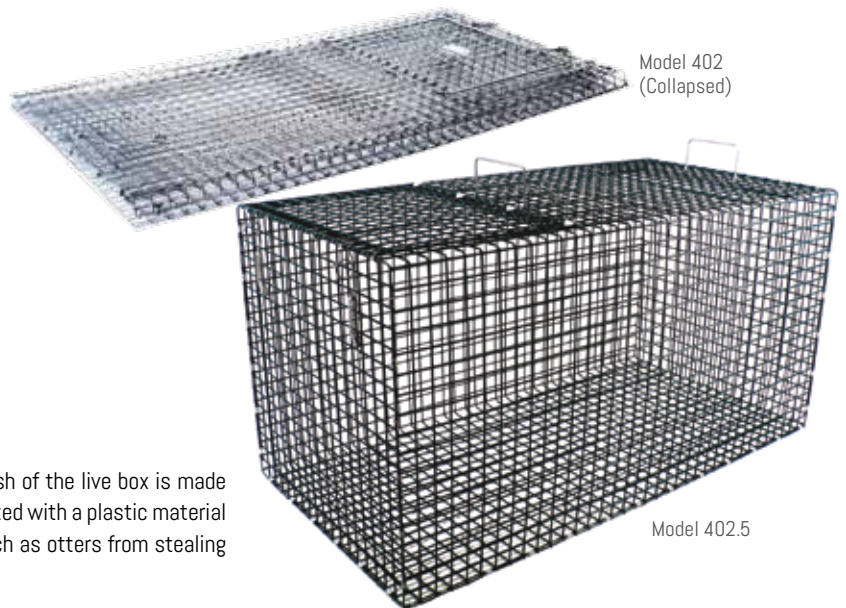

Model 402 (Collapsed)

Model 402.5

FISH LIVE BOXES

MODEL	DESCRIPTION	L - W - H	CONSTRUCTION	WT	PRICE	6+
402	Collapsible Fish Live Box	36 x 18 x 18	1 x 1 - 14 gauge	12 lbs	$66.46	$59.81
402.5	Coated Rigid Fish Live Box	36 x 18 x 18	1 x 1 - 14 gauge	15 lbs	$75.00	$67.50