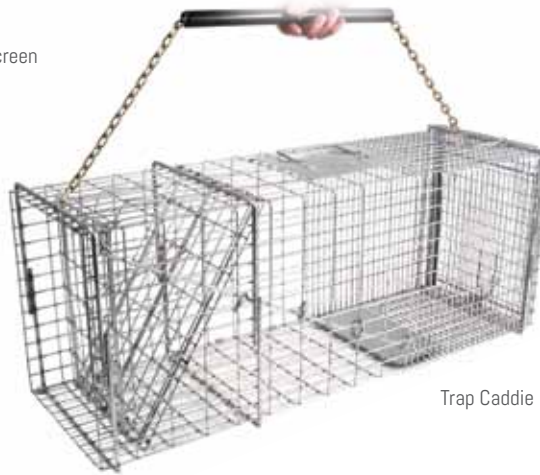

NEW

DLT- DISPOSABLE LITTER TRAY

Disposable litter trays are cardboard litter pans with water resistant coating designed to fit perfectly into our model 306NC and 306 transfer cages. Sold individually or in packs of 50.

NEW

NC1012 - CLEAR SLIDING REAR DOOR

"See Through" Clear Rear Sliding Door for 10 x 12 Feral Cat Traps. The Neighborhood Cats "See Through" Rear Release Door is designed to fool the smartest and most trap shy cats. The clear acrylic rear release door allows cats to see completely through the trap and fools them into believing they can walk through. NC1012 is designed to fit trap models 606NC, 608NC, and 608FN.

Neighborhood
Cats Kitten Screen

The Neighborhood Cats Kitten Screen allows you to catch kittens only. It is designed with a unique 3"x 3" opening that blocks mature cats and allows kittens only to enter the trap. It installs easily in seconds with no tools required. Fits trap models 206NC, 606NC, 608NC, 608FN, 108, and 608.