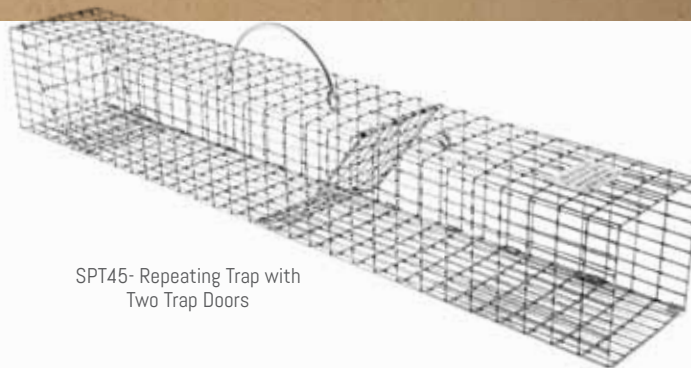

REPEATING TRAPS AND ACCESSORIES FOR SQUIRREL PACKS

REPEATING TRAPS - USED WITH SQUIRREL PACKS

Repeating Traps are used with excluders to create Squirrel Packs. They are simply repeating traps that slide over excluders. Two repeating trap are included with the purchase of a squirrel pack, however, these repeating traps can also be purchased separately. There are two types of repeating traps available, one with two trap doors and the other with one trap door and an easy release rear door.

SPT45- Repeating Trap with Two Trap Doors

REPEATING TRAPS WITH ONE TRAP DOOR AND EASY RELEASE DOOR

MODEL	DESCRIPTION	L - W - H	CONSTRUCTION	WT	PRICE	6+
SPT30	Repeating Trap for SP30	24 x 3½ x 3½	½ x 1 - 16 gauge	2 lbs	$26.82	$24.14
SPT40	Repeating Trap for SP40	30 x 4½ x 4½	½ x 1 - 16 gauge	3 lbs	$29.82	$26.84
SPT50	Repeating Trap for SP50	36 x 5½ x 5½	½ x 1 - 16 gauge	4 lbs	$32.19	$28.97

REPEATING TRAPS WITH TWO TRAP DOORS

MODEL	DESCRIPTION	L - W - H	CONSTRUCTION	WT	PRICE	6+
SPT30	Repeating Trap for SP30	24 x 3½ x 3½	½ x 1 - 16 gauge	2 lbs	$26.82	$24.14
SPT40	Repeating Trap for SP40	30 x 4½ x 4½	½ x 1 - 16 gauge	3 lbs	$29.82	$26.84
SPT50	Repeating Trap for SP50	36 x 5½ x 5½	½ x 1 - 16 gauge	4 lbs	$32.19	$28.97

Soffit Cone