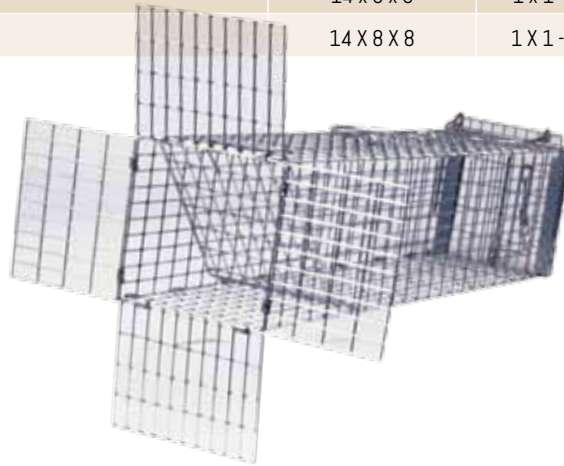

EXCLUDER TRAPS WITH ONE WAY DOOR AND EASY RELEASE DOOR

The rear door turns excluders into repeating traps. Simply remove the rear door to use this as a true excluder, or put the door in place to trap excluded animals.

MODEL	SUGGESTED TARGET ANIMAL SIZE	L - W - H	CONSTRUCTION	WT	PRICE	6+
E30D	Chipmunks, Flying Squirrels, Small Rodents	16 x 3 x 3	½ x 1 - 16 gauge	1 lb	$34.50	$31.05
E40D	Squirrels, Rats	20 x 4 x 4	½ x 1 - 16 gauge	2 lbs	$36.00	$32.40
E50D	Squirrels, Rats	24 x 5 x 5	½ x 1 - 16 gauge	3 lbs	$37.50	$33.75
E60D	Skunks, Cats, Rabbits, Opossum	26 x 6 x 6	1 x 1 - 14 gauge	3 lbs	$45.00	$40.50
E70D	Skunks, Cats, Rabbits, Opossum	30 x 7 x 7	1 x 1 - 14 gauge	4 lbs	$52.50	$47.25
E80D	Skunks, Feral Cats, Raccoon	30 x 8 x 8	1 x 1 - 14 gauge	6 lbs	$60.00	$54.00