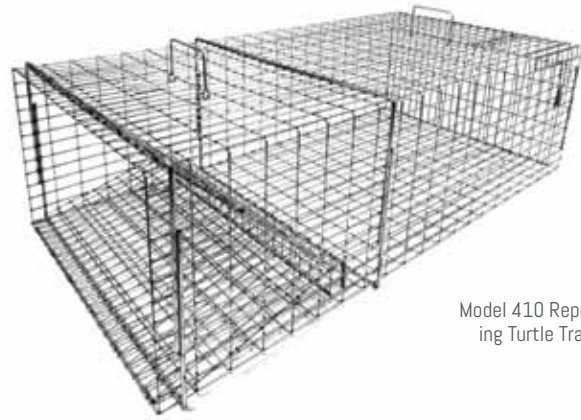

Model 410 Repeat-
ing Turtle Trap

These traps are constructed of heavy duty 12 gauge wire mesh and steel rods. They are galvanized to provide resistance to rust and corrosion. They feature spring loaded doors with a special locking system that allows them to perform well when placed at any angle. They are strong, durable, and will last for years.

Bait these traps with dead fish, or meat of any kind and secure it to the bottom of the trap behind the trip pan. Once the bait is in

place, drop the trap into the water making sure some of the trap is above water to allow captured turtles to breath.

Collapsible turtle traps can be folded flat in seconds for easy storage. They are also less expensive to ship. We offer rigid turtle traps in the same sizes as the collapsible. Rigid traps are generally stronger than their collapsible counterpart.

TURTLE TRAPS

MODEL	DESCRIPTION	L - W - H	CONSTRUCTION	WT	PRICE	6+
403	Collapsible Turtle Live Trap for up to 40 lbs	32 x 18 x 9	1 x 2 - 12 gauge	11 lbs	$99.59	$89.63
404	Collapsible Turtle Live Trap for up to 100 lbs	40 x 24 x 11	1 x 2 - 12 gauge	19 lbs	$138.50	$124.65
403R	Rigid Turtle Live Trap for up to 40 lbs	32 x 18 x 9	1 x 2 - 12 gauge	11 lbs	$80.00	$72.00
404R	Rigid Turtle Live Trap for up to 100 lbs	42 x 24 x 11	1 x 2 - 12 gauge	19 lbs	$108.00	$97.20
410	Repeating Catch Turtle Trap for Large Turtles	42 x 23 x 12	1 x 2 - 12 gauge	17 lbs	$97.50	$87.75

Our repeating bullfrog trap is designed to hold 20+ frogs at a time. It features two one way entry doors and a top access release door. The two repeating trap doors are made of clear acrylic bobs that allow easy entry. To bait suspend a spinner blade (no hook) with fishing line in the center of the trap as a lure. The flashing of the spinner will attract bullfrogs into the trap.