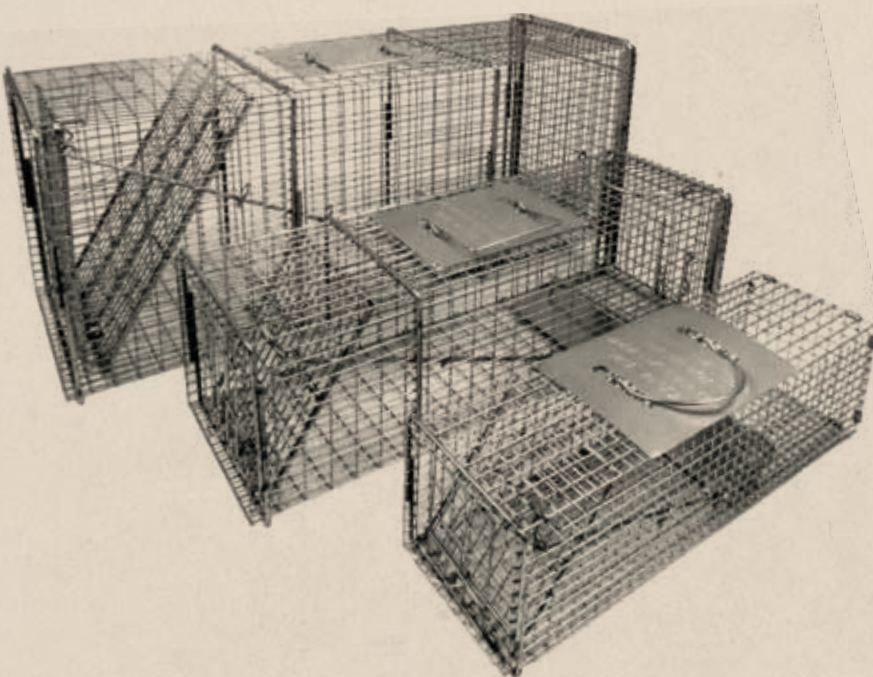

ORIGINAL SERIES - COLLAPSIBLE TRAPS WITH TWO TRAP DOORS

MODEL	SUGGESTED TARGET ANIMAL SIZE	L - W - H	CONSTRUCTION	WT	PRICE	6+
200	Chipmunks, Rats, Gophers and Similar Sizes	16 x 5 x 5	½ x 1 - 16 gauge	3 lbs	\$47.00	\$42.30
203	Squirrels, Muskrats and Similar Sizes	24 x 6 x 6	1 x 1 - 14 gauge	4 lbs	\$49.75	\$44.78
203.5	Squirrels, Muskrats and Similar Sizes	24 x 6 x 6	½ x 1 - 16 gauge	4 lbs	\$51.75	\$46.58
206	Cats, Rabbits, Opossum and Similar Sizes	32 x 9 x 9	1 x 1 - 14 gauge	8 lbs	\$87.50	\$78.75
206.5	Raccoon, Cats, Rabbits, Woodchucks and Similar Sizes	40 x 10 x 10	1 x 2 - 12 gauge	13 lbs	\$99.50	\$89.55
207.3	Raccoon, Cats, Rabbits, Woodchucks and Similar Sizes	36 x 10 x 12	1 x 1 - 12 gauge	15 lbs	\$125.00	\$112.50
208	Bobcats, Fox, and Similar Sizes	42 x 15 x 15	1 x 2 - 12 gauge	18 lbs	\$192.76	\$173.48

TO ORDER, CALL 800-272-8727 OR ONLINE AT WWW.LIVETRAP.COM

THE TOMAHAWK PROFESSIONAL SERIES TRAPS

Tomahawk Professional Series Live Traps are the strongest, most durable, and effective traps available. These traps surpass even our renowned "Original Series" traps when it comes to toughness and durability.