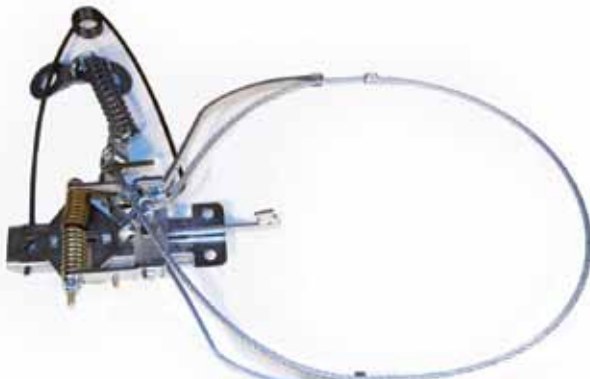

COLLARUM® HUMANE SNARES

The Collarum® is one of the best and most humane canine capture devices on the market. The Collarum® throws a secure, non-choking cable loop over a canine's head and around the neck making capture faster, easier and more effective than ever before. Triggering requires a "bite & pull" action, which makes the Collarum® canine specific. It won't be set off by other wildlife.

MODEL	ANIMAL TO USE WITH	CONSTRUCTION	WT	PRICE
DM01	Collarum Coyote	Stainless Steel	4 lbs	$76.95
DM002	Collarum Dog	Stainless Steel	4 lbs	$96.95
DM003	Collarum Fox	Stainless Steel	4 lbs	$76.95
DM004	Collarum ACO Special for Dog and Coyote	Stainless Steel	4 lbs	$135.95
RC3-02C	Coyote - Replacement Cable	Galvanized Aircraft Cable	2 lbs	$8.95
RC3-03C	Dog - Replacement Cable	Galvanized Aircraft Cable	2 lbs	$13.95
RC5-01C	Fox - Replacement Cable	Galvanized Aircraft Cable	2 lbs	$8.95