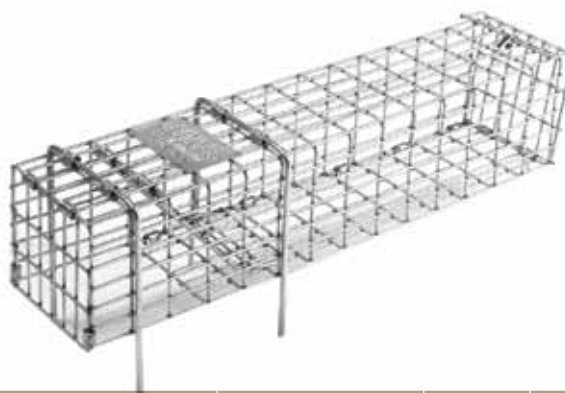

SINGLE SET REPEATING TRAPS (SIMPLE TRAPS)

Single set repeating traps operate as multiple catch traps with a swinging spring loaded door. These traps are equipped with a trip pan for a single set but after an animal is caught more may enter the trap by pushing in the repeating door from the outside.

MODEL	DESCRIPTION	L - W - H	CONSTRUCTION	WT	PRICE	6+
S50		24 x 5 x 5	½ x 1 - 16 gauge	2 lbs	$29.75	$26.78
S70		30 x 7 x 7	1 x 1 - 14 gauge	4 lbs	$36.75	$33.08
S90		32 x 9 x 9	1 x 1 - 14 gauge	5 lbs	$44.75	$40.28
S3PACK	One of Each Size Above	See Above	See Above	11 lbs	$100.13	$90.12

KOONCE DOOR SET RACCOON TRAP

Model DS100 is a heavy duty trap for raccoons and similar size animals. This unique trap sets by simply lifting the door into the upright position. The recessed door enables you to set the trap flush against trees, buildings and walls. It Features a 1/4" steel rod frame wrapped with 14 gauge wire mesh. It also has an easy release rear door and is stained brown for camouflage.

MODEL	L-H-W	DESCRIPTION	CONSTRUCTION	WT	PRICE	6+
DS100	36 x 12 x 12	Koonce Door Set Raccoon Trap	1 x 1 - 14 gauge	18 lbs	$77.50	$69.75

GROUND HUGGER MULTIPLE CATCH TRAPS

Positive set for chipmunks, gophers, and ground squirrels. Place directly over the animal's burrow, press the protruding U-Bars firmly into the ground to secure the Ground Hugger in place and let the animals trap themselves as they exit their dens. These traps also feature an easy release rear door.

MODEL	SUGGESTED TARGET ANIMAL SIZE	L-H-W	CONSTRUCTION	WT	PRICE	6+
G100	Chipmunks, Small Rodents	16 x 3 x 3	½ x 1 - 16 gauge	1 lb	$26.75	$24.08
G110	Chipmunks, Ground Squirrels	24 x 4 x 4	½ x 1 - 16 gauge	2 lbs	$29.75	$26.78