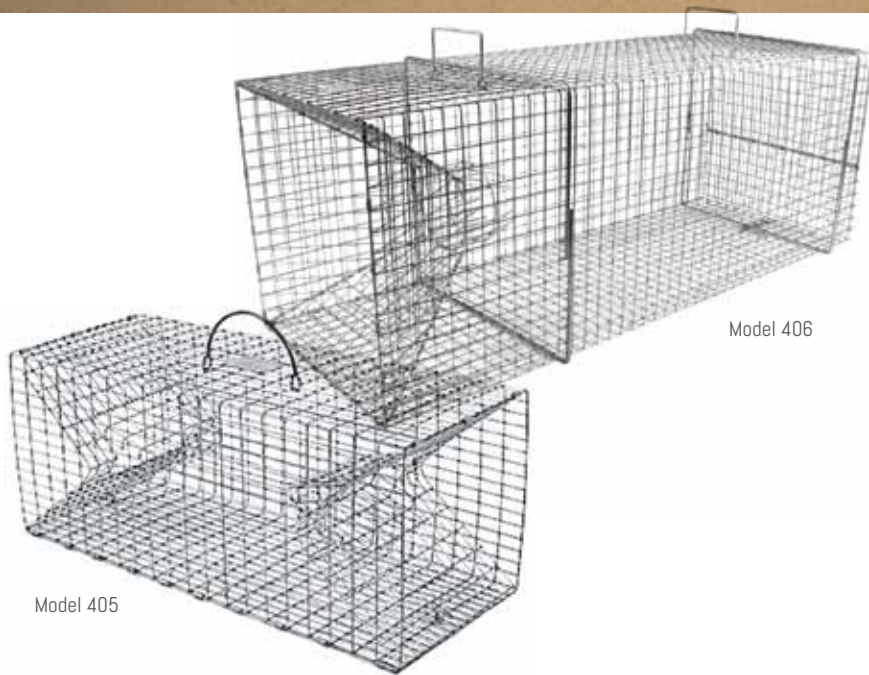

FISH TRAPS AND LIVE BOXES

Model 405

Model 406

Fish Traps are repeating traps which continue to catch fish while the trap is in the water. The trap doors have a special funnel design that bring fish in but doesn't let them out.

MODEL 405 CRAYFISH TRAP with two trap doors, one on each end. One trap door end can be unlatched to function as a release door.

MODEL 406 SINGLE DOOR RIGID EXTRA LARGE FISH TRAP has one large trap door located on one end and a convenient release door at the other end.

MODEL 406W EXTENSION WINGS A pair of extensions that can easily be added to the front entrance of Model 406. The extensions act as an extremely large funnel system that reaches out 42" on each side of the trap. This greatly increases the number of fish funneled into the trap. These extensions are easily installed on location.

FISH TRAPS

MODEL	DESCRIPTION	L - W - H	CONSTRUCTION	WT	PRICE	6+
405	Double Door Crayfish Trap	20 x 8 x 8	½ x 1 - 16 gauge	3 lbs	$24.95	$22.46
406	Single Door Rigid XL Fish Trap	42 x 15 x 15	1 x 1 - 14 gauge	12 lbs	$55.07	$49.56
406W	Extension Wings for Model 406	42 x 15	1 x 1 - 14 gauge	6 lbs	$12.59	$11.33

Keep your fish alive and kicking when you are not ready to clean them for the day. Our fish live boxes are a great addition to any dock on the lake or river. Keep the live box in the water when storing fish and simply lift it out to access your days catch. The top opening door features two locks to prevent animals from entering and stealing fish. Made of sturdy 14ga galvanized mesh these live boxes will last for many years.

MODEL 402, COLLAPSIBLE FISH LIVE BOX is collapsible and sets up in seconds. It's the perfect portable live box because it can be easily folded to a compact 1" x 18" x 36".

MODEL 402.5, COATED, RIGID FISH LIVE BOX - The mesh of the live box is made from the same material as lobster pots used in salt water. It is coated with a plastic material to prevent corrosion. Features a locking top to keep predators such as otters from stealing fish.