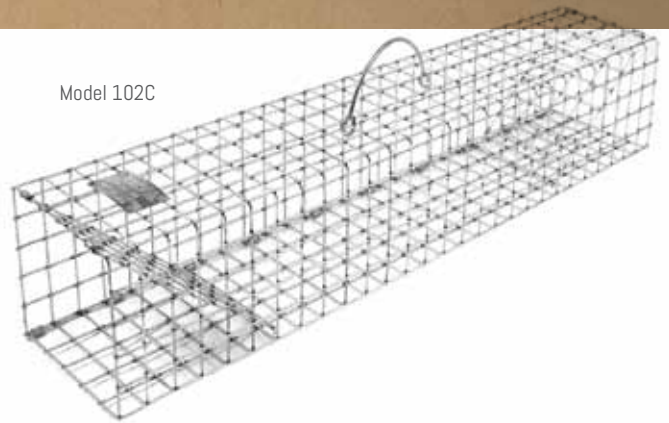

TOMAHAWK COLONY TRAPS

Our rigid models are effective and inexpensive multiple catch muskrat traps. They are constructed of 14 gauge galvanized wire mesh to protect against corrosion. They have two gravity operated trapdoors.

Model 102C

RIGID COLONY MUSKRAT TRAPS

MODEL	LENGTH	L - W - H	CONSTRUCTION	WT	PRICE	6+
102CS	28" Length	28 x 5 x 5	1 x 1 - 14 gauge	2 lbs	$16.00	$14.40
102CL	36" Length	36 x 5 x 5	1 x 1 - 14 gauge	3 lbs	$18.00	$16.20
103CS	28" Length	28 x 6 x 6	1 x 1 - 14 gauge	3 lbs	$20.00	$18.00
103CL	36" Length	36 x 6 x 6	1 x 1 - 14 gauge	4 lbs	$22.00	$19.80
104CS	28" Length	28 x 7 x 7	1 x 1 - 14 gauge	4 lbs	$24.00	$21.60
104CL	36" Length	36 x 7 x 7	1 x 1 - 14 gauge	4 lbs	$26.00	$23.40
105C	36" Length	36 x 8 x 8	1 x 1 - 14 gauge	5 lbs	$28.00	$25.20
106C	36" Length	36 x 9 x 9	1 x 1 - 14 gauge	6 lbs	$32.00	$28.20
107C	36" Length	36 x 10 x 10	1 x 1 - 14 gauge	7 lbs	$36.00	$32.40