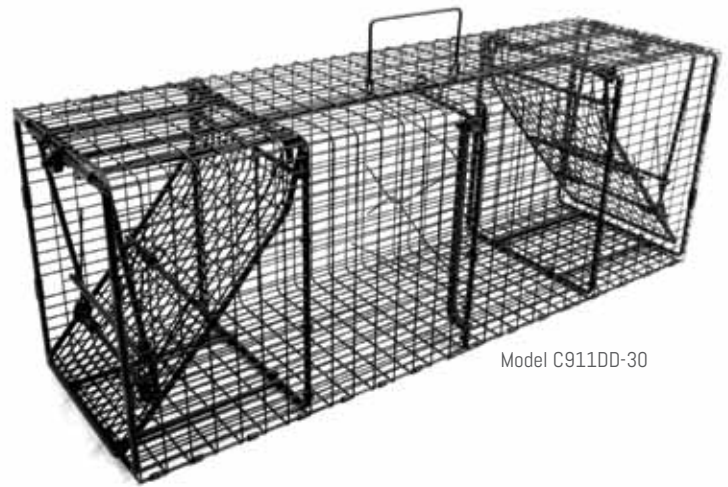

TWO TRAP DOORS - Comstock double door traps feature two very powerful locking trap doors.

VERSITILE - Double door traps can be set as a single door trap with bait or set both trap doors to use as a bait less runway trap. Traps featuring flush mount doors can also be placed as a positive set against entry points on structures or den openings.

SET IN ANY POSITION - Comstock traps can be set in any position making them an excellent choice for chimney and roof mounts.

STANDARD OR HEAVY DUTY - Comstock 9 x 11 traps are available in standard ½ x 1 – 14 gauge wire mesh or heavy duty ½ x 1 – 12 gauge wire mesh.

Model C911DD-30

COMSTOCK 9 X 11 DOUBLE DOOR

STD MODEL	HD MODEL	L - W - H	DESCRIPTION	CONSTRUCTION	STD PRICE	HD PRICE
C911DD-18	C911DD-18HD	18 x 9 x 11	18" Double Door with Wire Trigger	½ x 1 - (Std 14ga) (HD 12ga)	$99.50	$119.50
C911DD-24	C911DD-24HD	24 x 9 x 11	24" Double Door with Wire Trigger	½ x 1 - (Std 14ga) (HD 12ga)	$102.50	$122.50
C911DD-30	C911DD-30HD	30 x 9 x 11	30" Double Door with Wire Trigger	½ x 1 - (Std 14ga) (HD 12ga)	$105.50	$125.50
C911DD-36	C911DD-36HD	36 x 9 x 11	36" Double Door with Wire Trigger	½ x 1 - (Std 14ga) (HD 12ga)	$108.50	$128.50

COMSTOCK 9 X 11 DOUBLE DOOR WITH ONE FLUSH MOUNT DOOR

STD MODEL	HD MODEL	L - W - H	DESCRIPTION	CONSTRUCTION	STD PRICE	HD PRICE
C911FD-24	C911FD-24HD	24 x 9 x 11	24" Double Door with One Flush Door and Wire Trigger	½ x 1 - (Std 14ga) (HD 12ga)	$109.50	$132.50
C911FD-30	C911FD-30HD	30 x 9 x 11	30" Double Door with One Flush Door and Wire Trigger	½ x 1 - (Std 14ga) (HD 12ga)	$112.50	$135.50
C911FD-36	C911FD-36HD	36 x 9 x 11	36" Double Door with One Flush Door and Wire Trigger	½ x 1 - (Std 14ga) (HD 12ga)	$115.50	$138.50

COMSTOCK 9 X 11 MULTI-PURPOSE TRAP WITH TWO TRAP DOORS - RACCOON / WOODCHUCK SIZE TRAPS

The Multi-Purpose trap is the most versatile Comstock Series Trap available. It features a built on nose cone with three panels for flush mounting in any direction or over den openings. It also features double trap doors to catch animals coming or going in and out of dens. The unique nose cone also allows for attaching multiple traps over a single den opening.