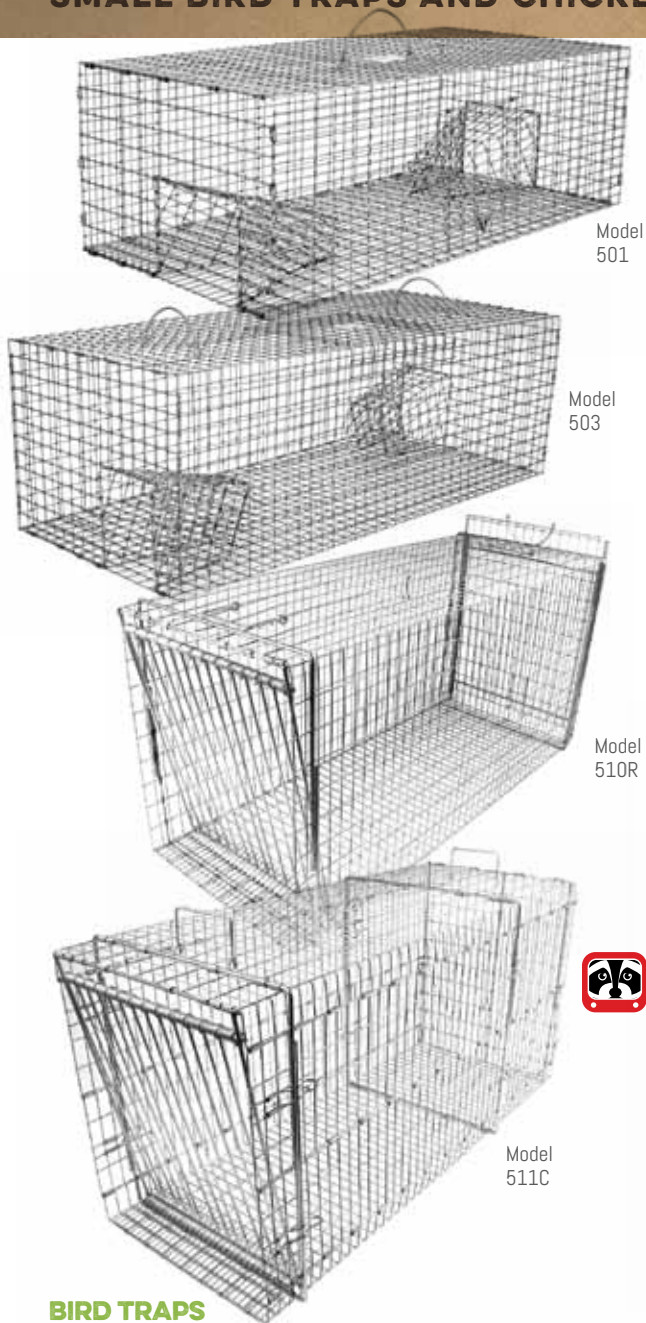

SMALL BIRD TRAPS AND CHICKEN TRAPS

BIRD TRAPS

Our bird traps come assembled with small wire mesh openings, and two repeating trap doors. Birds enter the trap through funnel doors on each end of the trap. The unique design of the funnel doors encourages birds to move forward, into the traps, as they eat the bait.

MODEL 501, SPARROW TRAP comes assembled with a convenient release door which provides easy access to trapped birds. Model 501 is constructed with small wire mesh openings, ½" x 1" inch, and two repeating trap doors. Tomahawk's Sparrow Trap can hold up to 20+ sparrow sized birds at one time.

MODEL 503, STARLING TRAP comes assembled with a convenient release door which provides easy access to trapped birds. This trap has 1" x 1" wire mesh openings and can hold 15+ starling sized birds at one time.

MODEL TT-SP15, INDOOR BIRD TRAP is designed specifically to catch birds inside a home or commercial building. When set, the "Trap Door" is simply a welcoming platform with food. Birds stand on the platform eating happily until they press down on the perch. Suddenly, the floor gives way under them and they fall inside the ventilated box with a lid positioned securely above. When a bird is captured it will remain quiet and calm within the holding box until it can be released safely outdoors. Food and water can be left inside to protect the bird. To release the bird outside simply open the "Trap Door" lid and it will fly out.

BIRD TRAPS

MODEL	DESCRIPTION	L - W - H	CONSTRUCTION	WT	PRICE	6+
501	Double Door Rigid Sparrow Live Trap	24 x 12 x 8	½ x 1 - 16 gauge	4 lbs	$47.36	$42.62
503	Double Door Rigid Starling Live Trap	36 x 16 x 12	1 x 1 - 14 gauge	8 lbs	$47.36	$42.62

CHICKEN TRAPS

MODEL	DESCRIPTION	L - W - H	CONSTRUCTION	WT	PRICE	6+
510R	Rigid Chicken / Rooster Live Trap	42 x 16 x 20	1 x 2 - 14 gauge	18 lbs	$130.00	$117.00
511C	Folding Chicken / Rooster Live Trap	42 x 16 x 20	1 x 2 - 14 gauge	18 lbs	$137.50	$123.75

INDOOR BIRD TRAP

MODEL	DESCRIPTION	L - W - H	CONSTRUCTION	WT	PRICE	6+
TT-SP15	Sparrow "Trap Door" Plastic Composite	12.5 x 6.5 x 11.5	Plastic Composite	4 lbs	$117.70	$105.93
TT-SP20	Sparrow "Trap Door" with Audio	12.5 x 6.5 x 11.5	Plastic Composite	4 lbs	$163.80	$147.42