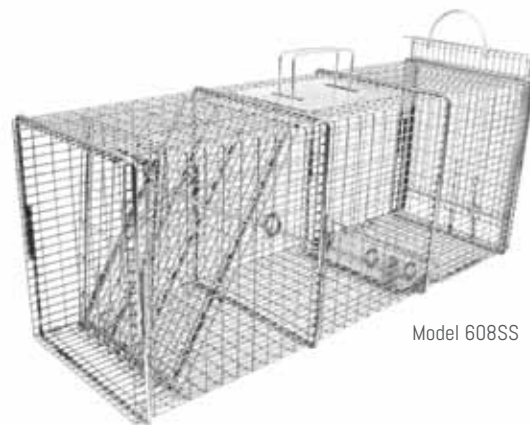

Model 608SS

PROFESSIONAL SERIES – RIGID TRAPS WITH ONE TRAP DOOR AND EASY RELEASE DOOR

MODEL	SUGGESTED TARGET ANIMAL SIZE	L - W - H	CONSTRUCTION	WT	PRICE	6+
602SS	Chipmunks, Gophers, Rats and Similar Sizes	19 x 5 x 5	½ x 1 - 14 gauge	3 lbs	$42.25	$38.03
603SS	Squirrels, Muskrats and Similar Sizes	19 x 6 x 6	½ x 1 - 14 gauge	3 lbs	$45.25	$40.73
605SS	Skunks, Opossum, Prairie Dogs, Similar Sizes	24 x 7 x 7	½ x 1 - 14 gauge	6 lbs	$52.50	$47.25
606SS	Cats, Rabbits, Opossum and Similar Sizes	26 x 9 x 9	½ x 1 - 14 gauge	8 lbs	$69.75	$62.78
6010SS	Raccoon, Groundhog and Badgers and Similar Sizes	30 x 10 x 10	½ x 1 - 14 gauge	11 lbs	$85.00	$76.50
6010SS-F	Flush Mount for Raccoon, Groundhogs, Cats, Badgers and Similar Sizes	32 x 10 x 10	½ x 1 - 14 gauge	12 lbs	$95.00	$85.50
608SS	Raccoon, Feral Cats, Woodchucks and Similar Sizes	32 x 10 x 12	½ x 1 - 14 gauge	12 lbs	$95.00	$85.50
608.2SS	Flush Mount for Raccoon, Feral Cats and Similar Sizes	36 x 10 x 12	½ x 1 - 14 gauge	13 lbs	$105.00	$94.50
609SS	Extra Large - Raccoon and Groundhogs	36 x 12 x 12	½ x 1 - 14 gauge	16 lbs	$115.00	$103.50