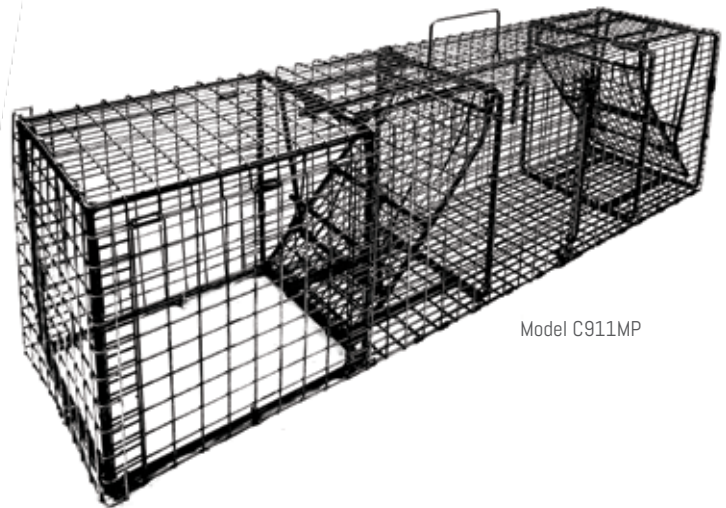

TWO TRAP DOORS - Comstock double door traps feature two very powerful locking trap doors.

VERSITILE - Double door traps can be set as a single door trap with bait or set both trap doors to use as a bait less runway trap. Traps featuring flush mount doors can also be placed as a positive set against entry points on structures or den openings.

SET IN ANY POSITION - Comstock traps can be set in any position making them an excellent choice for chimney and roof mounts.

STANDARD OR HEAVY DUTY - Comstock 9 x 11 traps are available in standard ½ x 1 – 14 gauge wire mesh or heavy duty ½ x 1 – 12 gauge wire mesh.

Model C911DD-30

COMSTOCK 9 X 11 DOUBLE DOOR

STD MODEL	HD MODEL	L - W - H	DESCRIPTION	CONSTRUCTION	STD PRICE	HD PRICE
C911DD-18	C911DD-18HD	18 x 9 x 11	18" Double Door with Wire Trigger	½ x 1 - (Std 14ga) (HD 12ga)	\$99.50	\$119.50
C911DD-24	C911DD-24HD	24 x 9 x 11	24" Double Door with Wire Trigger	½ x 1 - (Std 14ga) (HD 12ga)	\$102.50	\$122.50
C911DD-30	C911DD-30HD	30 x 9 x 11	30" Double Door with Wire Trigger	½ x 1 - (Std 14ga) (HD 12ga)	\$105.50	\$125.50
C911DD-36	C911DD-36HD	36 x 9 x 11	36" Double Door with Wire Trigger	½ x 1 - (Std 14ga) (HD 12ga)	\$108.50	\$128.50

COMSTOCK 9 X 11 MULTI-PURPOSE TRAP WITH TWO TRAP DOORS - RACCOON / WOODCHUCK SIZE TRAPS

The Multi-Purpose trap is the most versatile Comstock Series Trap available. It features a built on nose cone with three panels for flush mounting in any direction or over den openings. It also features double trap doors to catch animals coming or going in and out of dens. The unique nose cone also allows for attaching multiple traps over a single den opening.