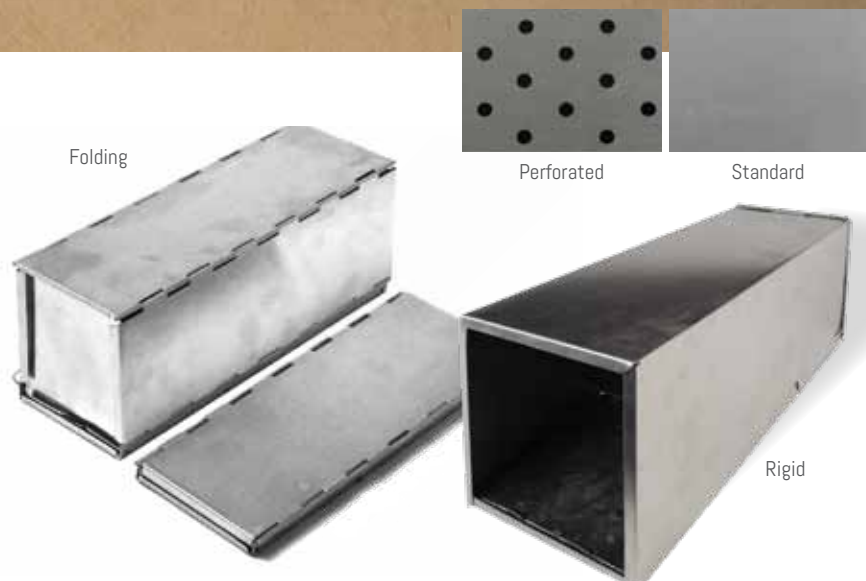

H.B. SHERMAN TRAPS

PROTECTING LIFE BY DESIGN SINCE 1955

Since 1955 H.B. Sherman Traps have been the worldwide standard in sheet metal live animal traps, helping facilitate small mammal research in a safe, environmentally friendly way. They have a sensitive trip mechanism to catch lightweight animals like chipmunks, mice, voles, flying squirrels, rats, shrews, ground squirrels, and so much more.