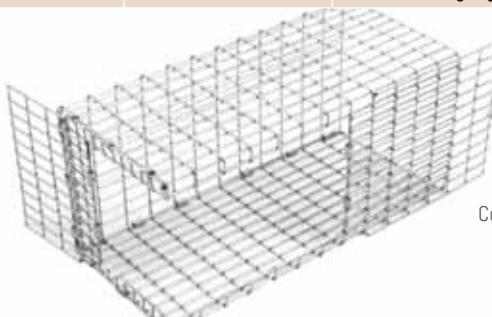

Corner Cones

SOFFIT CONES

MODEL	L - W - H	TRAPS TO USE WITH SOFFIT CONES ON OVERHANGING SURFACES	CONSTRUCTION	WT	PRICE	6+
SC40	12 x 4 x 4	E30, E30D, E35, SPT30, SPT35	½ x 1 - 16 gauge	1 lb	$18.50	$16.65
SC50	12 x 5 x 5	E40, E40D, SPT40, SPT45	½ x 1 - 16 gauge	2 lbs	$18.50	$16.65
SC60	14 x 6 x 6	102, 602, S50, E50, E50D, SPT50, SPT55, 102, 602, 102F, 602F, 201,101SS, 102SS, 602SS,	½ x 1 - 16 gauge	3 lbs	$19.50	$17.55
SC70	16 x 7 x 7	103, 603, 103F, 603F,103SS, 603SS, 104, 202, 202.5, 203, 603, E60, E60D	1 x 1 - 14 gauge	4 lbs	$21.50	$19.35
SC80	18 x 8 x 8	104.5, 604.5,105, 605, 105.5, 105SS, 605SS, 105F, 605F, 204, S70, E70, E70D	1 x 1 - 14 gauge	5 lbs	$23.50	$21.15
SC100	22 x 10 x 10	106, 106.3, 107, 205, 206, 606, 606.3, 106SS, 606SS, 106F, 606F, S90, E80, E80D	1 x 1 - 14 gauge	6 lbs	$26.50	$23.85
SC130	26 x 13 x 13	108, 608, 108.1, 608.1, 108F, 608F, 108SS, 608SS, 207, 108.6	1 x 2 - 12 gauge	7 lbs	$29.50	$26.55

CORNER CONES FOR INSIDE CORNERS

MODEL	L - W - H	TRAPS TO USE WITH SOFFIT CONES ON OVERHANGING SURFACES	CONSTRUCTION	WT	PRICE	6+
CC40	12 x 4 x 4	E30, E30D, E35, SPT30, SPT35	½ x 1 - 16 gauge	1 lb	$23.00	$20.70
CC50	12 x 5 x 5	E40, E40D, SPT40, SPT45	½ x 1 - 16 gauge	1 lb	$23.50	$21.15
CC60	14 x 6 x 6	102, 602, S50, E50, E50D, SPT50, SPT55, 102, 602, 102F, 602F, 201,101SS, 102SS, 602SS	½ x 1 - 16 gauge	1 lb	$24.00	$21.60
CC70	16 x 7 x 7	103, 603, 103F, 603F,103SS, 603SS, 104, 202, 202.5, 203, 603, E60, E60D	1 x 1 - 14 gauge	2 lbs	$25.00	$22.50
CC80	18 x 8 x 8	104.5, 604.5,105, 605, 105.5, 105SS, 605SS, 105F, 605F, 204, S70, E70, E70D	1 x 1 - 14 gauge	2 lbs	$30.00	$27.00
CC100	22 x 10 x 10	106, 106.3, 107, 205, 206, 606, 606.3, 106SS, 606SS, 106F, 606F, S90, E80, E80D	1 x 1 - 14 gauge	2 lbs	$35.00	$31.50
CC130	26 x 13 x 13	108, 608, 108.1, 608.1, 108F, 608F, 108SS, 608SS, 207, 108.6	1 x 2 - 12 gauge	4 lbs	$40.00	$36.00