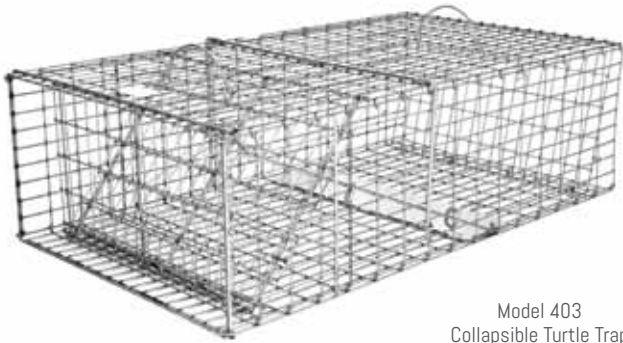

TOMAHAWK TURTLE TRAPS & BULLFROG TRAP

Model 403
Collapsible Turtle Trap