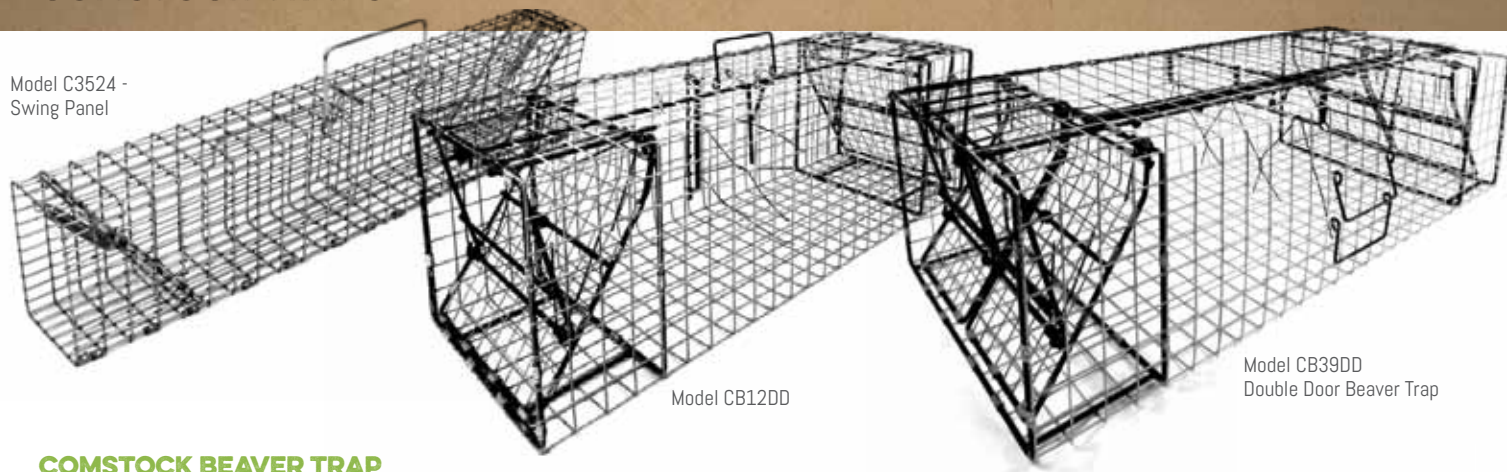

COMSTOCK TRAPS

Model C3524 -
Swing Panel

Model CB12DD

Model CB39DD
Double Door Beaver Trap

COMSTOCK BEAVER TRAP

MODEL	DESCRIPTION	L - W - H	CONSTRUCTION	WT	PRICE
CB39DD	Double Door Beaver Trap with Wire Trigger	39 x 18 x 12	1½ x 1½ - 12 gauge	23 lbs	$249.50

COMSTOCK 12X12 TRAPS

MODEL	DESCRIPTION	L - W - H	CONSTRUCTION	WT	PRICE
CB12DD-36	36" Double Door with Wire Trigger	36 x 12 x 12	1½ x 1½ - 12 gauge	16 lbs	$149.50
C12DD-36	36" Double Door with Wire Trigger	36 x 12 x 12	½ x 1 - 14 gauge	16 lbs	$149.50
C12BD-36	36" Single Door with Rear Bait Door and Wire Trigger	36 x 12 x 12	½ x 1 - 14 gauge	16 lbs	$139.50
C12TD-36	36" Single Door with Release Door and Wire Trigger	36 x 12 x 12	½ x 1 - 14 gauge	16 lbs	$145.50
C12SD-36	36" Single Door with Wire Trigger	36 x 12 x 12	½ x 1 - 14 gauge	16 lbs	$129.50

COMSTOCK SWING PANEL TRAPS

MODEL	DESCRIPTION	L - W - H	CONSTRUCTION	WT	PRICE
C3524	Double Doors Fits Gutters for Squirrels, Chipmunks	24 x 3 x 5	½ x 1 - 14 gauge	2 lbs	$24.75
C5524	Double Door for Squirrels, Chipmunks, Gophers	24 x 5 x 5	½ x 1 - 14 gauge	3 lbs	$30.75
C6626	Double Door for Squirrels, Chipmunks, Gophers	26 x 6 x 6	½ x 1 - 14 gauge	4 lbs	$35.75
C6830	Double Door for Squirrels, Skunks, Rabbits, Cats	30 x 6 x 8	½ x 1 - 12 gauge	8 lbs	$39.75
C7736	Double Door for Squirrels, Skunks, Rabbits, Cats	36 x 7 x 7	½ x 1 - 12 gauge	8 lbs	$39.75
C7732	Double Door for Squirrels, Skunks, Rabbits, Cats	32 x 7 x 7	½ x 1 - 12 gauge	7 lbs	$39.75
C81036	Double Door for Rabbits, Skunks, Cats, Opossum	36 x 8 x 10	1 x 1 - 12 gauge	7 lbs	$44.75

COMSTOCK ACCESSORIES

MODEL	DESCRIPTION	L - W - H	CONSTRUCTION	WT	PRICE
C911CA	Chimney Adapter	24 x 9 x 11	½ x 1 - 14 gauge	6 lbs	$59.00
C911FMA	Flush Mount for 9 x 11 Comstock Traps	6 x 9 x 11	1 x 1 - 14 gauge	2.5 lbs	$26.55
C1212FMA	Flush Mount for 12 x 12 Comstock Traps	7 x 12 x 12	1 x 1 - 14 gauge	3.5 lbs	$29.95
C911NCS	Sheet Metal Nose Cone w/ 1 x 1 hinged flap	18 x 9½ x 11	Sheet Metal with 1 x 1 - 14g flap	4 lbs	$29.50
C911NCL-24	Nose Cone for 24" Comstock 9 x 11 Traps	24 x 9½ x 11	Sheet Metal with 1 x 1 - 14g flap	5 lbs	$29.50
C911NCL-30	Nose Cone for 30" Comstock 9 x 11 Traps	24 x 9½ x 11	Sheet Metal with 1 x 1 - 14g flap	5 lbs	$29.50
C911NCL-36	Nose Cone for 36" Comstock 9 x 11 Traps	24 x 9½ x 11	Sheet Metal with 1 x 1 - 14g flap	5 lbs	$29.50
C911SP	Splitter for 9 x 11 Comstock Traps	12 x 11 x 11	1 x 1 - 14 gauge	4 lbs	$39.00
CN557	Nose Cone for C5524 Comstock Trap	7 x 5½ x 5½	½ x 1 - 14 gauge	1 lb	$15.75
CN668	Nose Cone for C6624 Comstock Trap	8 x 6 x 6	½ x 1 - 14 gauge	1.5 lbs	$18.75
CDS	Comstock Door Setter		1/4" Rod	.5 lb	$19.95