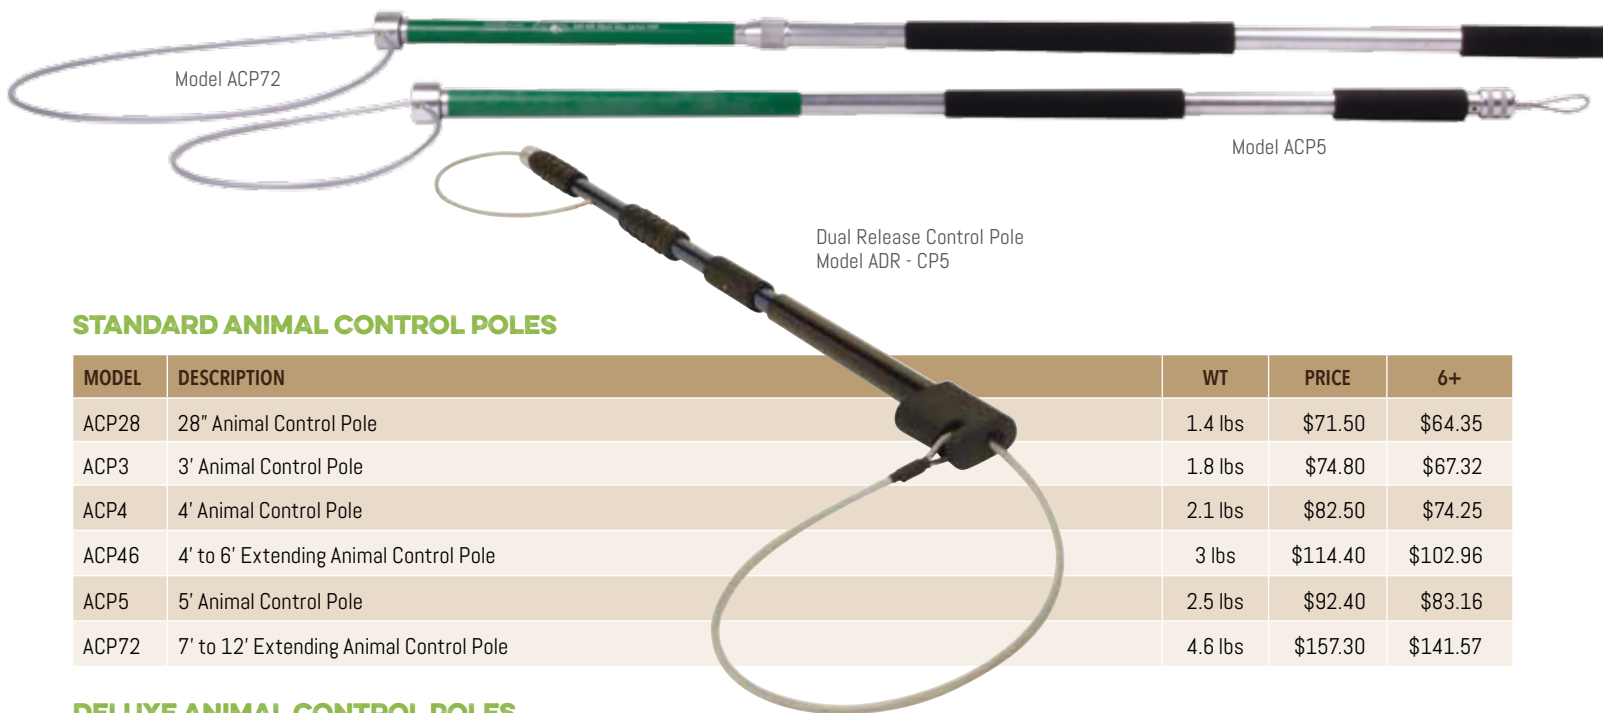

NYLON ANIMAL GRASPERS

MODEL	DESCRIPTION	CONSTRUCTION	WT	PRICE	6+
310N	28" Nylon Grasper	Nylon, Aluminum	1 lb	\$65.95	\$59.36
311N	38" Nylon Grasper	Nylon, Aluminum	1 lb	\$65.95	\$59.36

CUSTOM LENGTHS AVAILABLE FOR ALL STYLES UPON REQUEST - CALL OR EMAIL FOR QUOTE

ANIMAL CONTROL POLES

Tomahawk Animal Control Poles provide handlers with great versatility to restrain or rescue a wide variety of animals. All of our control poles feature non-slip grips, automatic locking mechanism, spring loaded noose, protective bite guard, quick noose release knob, vinyl coated noose, and a 360 degree kink resistant swivel head. Extension poles have the added benefit of expanding when additional length is needed and retracting for storage and heavy duty use.