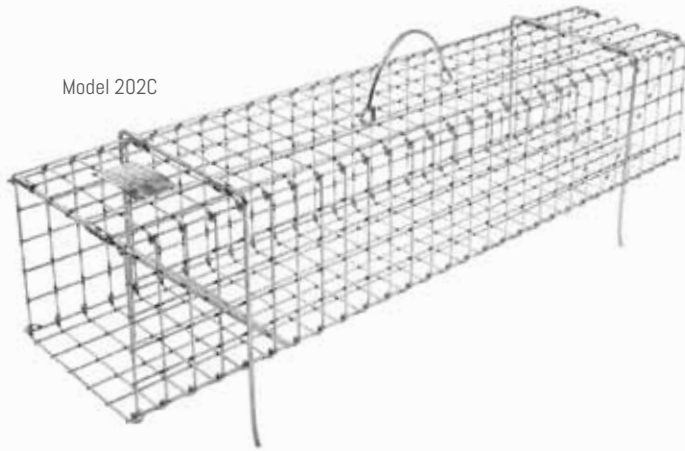

Model 202C

Our collapsible models fold flat in seconds to 1/10th the storage space. They are equipped with two heavy duty U-Bars for added strength and durability. When pushed firmly into the ground, U-Bars hold the trap securely in place preventing muskrats from moving the trap out of position.

COLLAPSIBLE COLONY MUSKRAT TRAPS

MODEL	LENGTH	L - W - H	CONSTRUCTION	WT	PRICE	6+
202CS	28" Length	28 x 5 x 5	1 x 1 - 14 gauge	3 lbs	$16.00	$14.40
202CL	36" Length	36 x 5 x 5	1 x 1 - 14 gauge	3 lbs	$18.00	$16.20
203CS	28" Length	28 x 6 x 6	1 x 1 - 14 gauge	4 lbs	$24.00	$21.60
203CL	36" Length	36 x 6 x 6	1 x 1 - 14 gauge	4 lbs	$26.50	$23.85
204CS	28" Length	28 x 7 x 7	1 x 1 - 14 gauge	5 lbs	$29.00	$26.10
204CL	36" Length	36 x 7 x 7	1 x 1 - 14 gauge	5 lbs	$31.50	$28.32
205C	36" Length	36 x 8 x 8	1 x 1 - 14 gauge	5 lbs	$34.00	$30.60
206C	36" Length	36 x 9 x 9	1 x 1 - 14 gauge	7 lbs	$39.00	$35.10
207C	36" Length	36 x 10 x 10	1 x 1 - 14 gauge	8 lbs	$44.00	$39.60