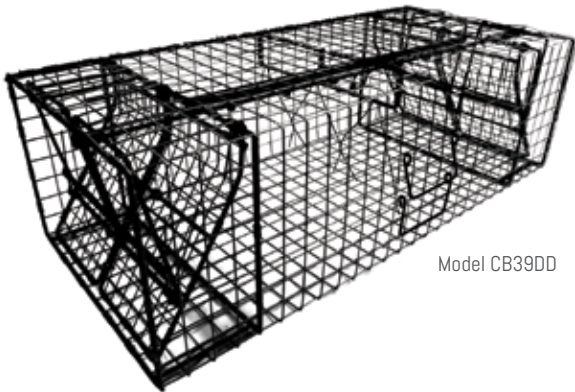

Model CB39DD

CB39DD - The Comstock Series Beaver Trap is designed for beavers and otters as a swim through trap to be used in water, but can also be used in shallow water or on land. Powerful trap doors help lift and push the animal into the trap. This trap is triggered by a swing bar wire trigger mechanism and comes with a powder coated finish.

BEAVER TRAPS

MODEL	DESCRIPTION	L - W - H	CONSTRUCTION	WT	PRICE	6+
801	Bailey Beaver Trap	39 x 21 x 12	Aluminum Frame and Chain Link Mesh	29 lbs	$378.98	$341.08
EZEE	Ezee Catch Beaver Trap	36 x 30 x 15	Steel Frame and Mesh	49 lbs	$400.00	$360.00
KT04	Koro / Hancock Beaver Trap	25 x 27 x 6	Aluminum Frame and Chain Link Mesh	25 lbs	$379.95	$341.96
CB39DD	Double Door Beaver - 39"	39 x 18 x 12	1½ x 1½ - 12 gauge	23 lbs	$249.50