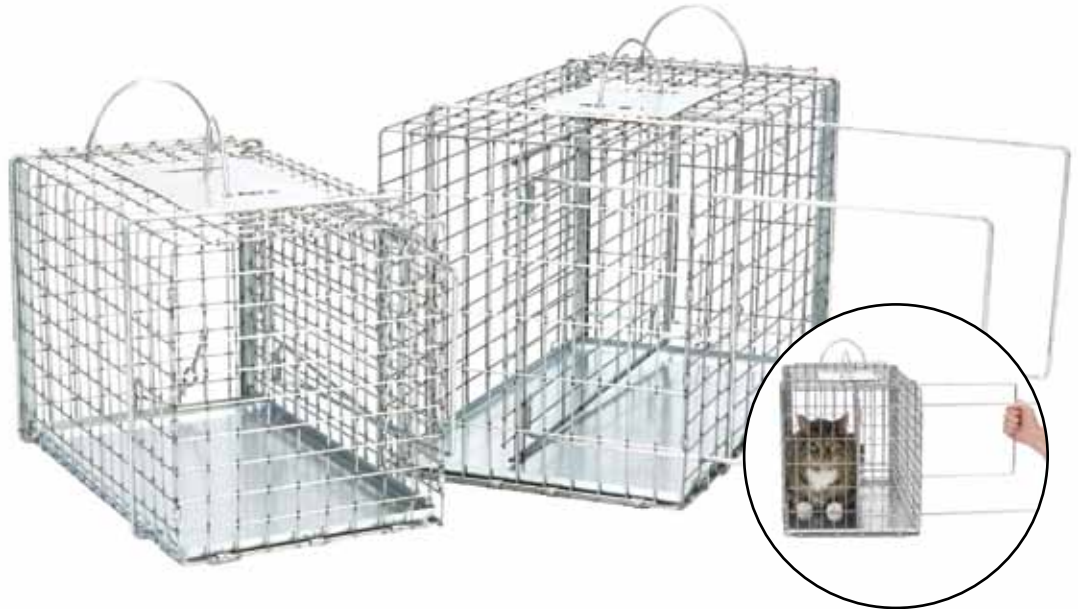

DOUBLE DOOR CAGES DOUBLE DOOR CAGES HAVE TOP OPENING AND TRANSFER STYLE OPENING DOORS.

MODEL	SUGGESTED ANIMAL SIZES	L - W - H	CONSTRUCTION	WT	PRICE	6+
305DD	Opossum, Rabbit, Skunk	16 x 9 x 10	1 x 1 - 14 gauge	5 lbs	\$59.11	\$53.20
306DD	Raccoon, Feral Cat	20 x 11 x 12	1 x 2 - 12 gauge	7 lbs	\$66.80	\$60.12
307DD	Small Dog, Fox	24 x 12 x 16	1 x 2 - 12 gauge	11 lbs	\$82.94	\$74.65

RESTRAINT MODULES AND SQUEEZE CAGES

RESTRAINT MODULES

Restraint Modules are specifically designed for easy handling of animals during injections, examinations, or anytime absolute control of the animal is a must. The sliding panel locks into any position the handler desires, and will comfortably hold the animal. The restraint module can be operated with one hand and only requires one individual to operate. Heavy reinforcing rods are welded to the wire frame for extra support, and easy release door allows for easy transferring of animals. Our restraint modules match up nicely to our traps and cages with easy release doors.

SQUEEZE CAGES

Squeeze Cages are perfect for vaccinating and examining animals. Simply slide the squeeze panel forward until the animal is firmly held between the panel and the side of the cage. The bottom tray can be removed for easy cleaning, the handles fold flat for easy storage, and an easy release door is provided for easy transfer of the animal.