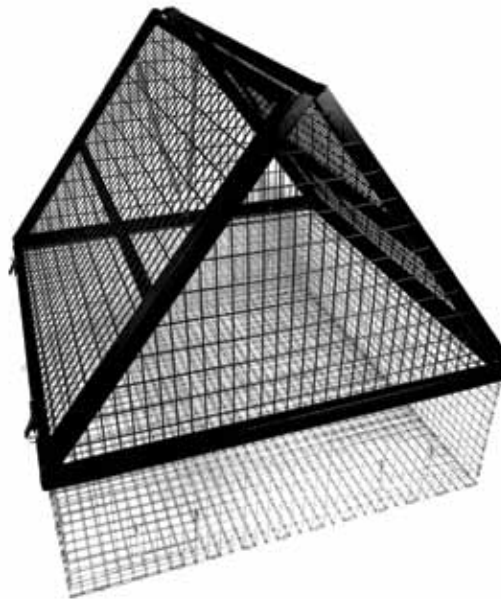

GOSHAWK TRAP

MODEL	DESCRIPTION	L - W - H	CONSTRUCTION	WT	PRICE	6+
520	Hawk Trap	36 x 36 x 12 Base	1 x 2 - 12 GA w/2x2 angle iron frame	85 lbs	$395.00	$355.50